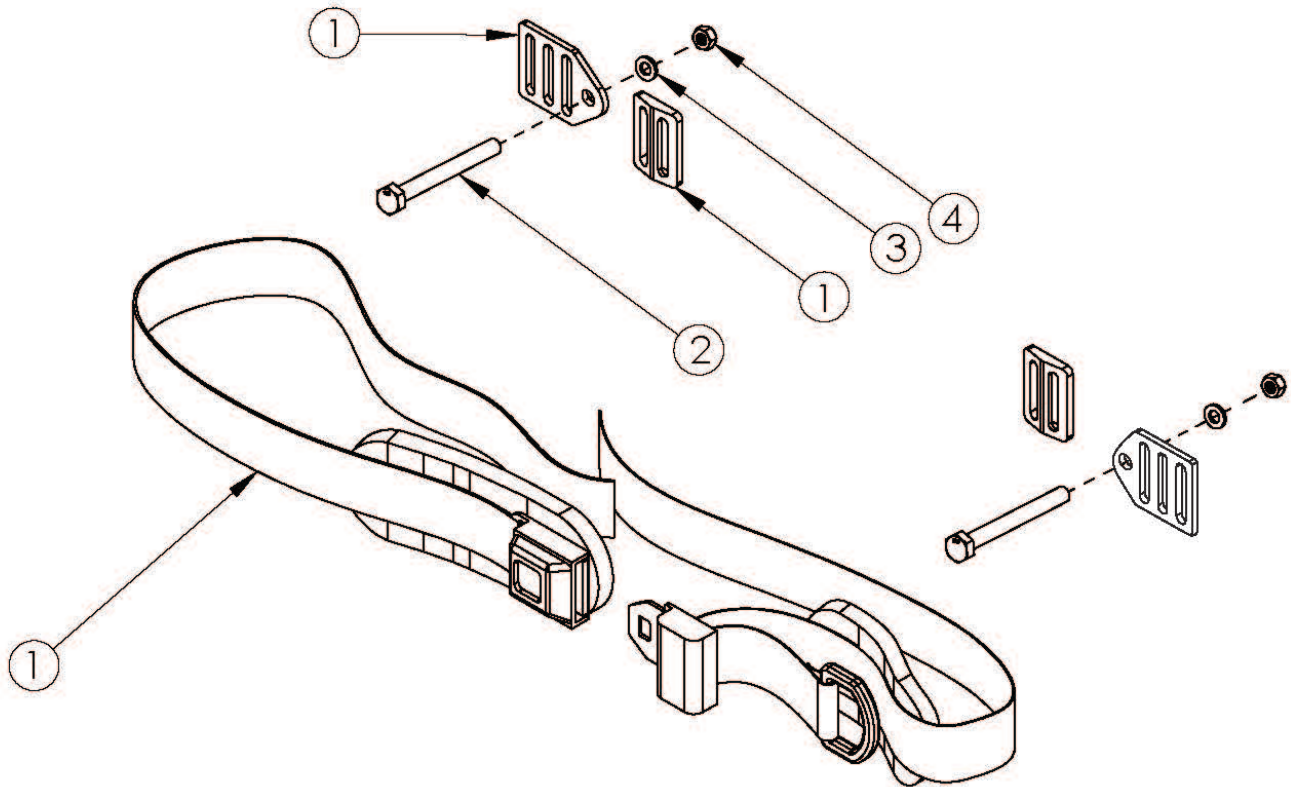

# Clik Pelvic Positioning Belts - 1" Padded Auto Buckle and Hardware

Item Number	Part Number	Description	Quantity
1, 2, 3, 4	111218	Belt Pelvic Positioning 1" Auto Buckle Padded 53", Clik/Ethos	1
1	100613	Belt Pelvic Positioning 1" Auto Buckle Padded 53"	1
2	100670	M6 x 45 BTN SHCS BLK ZC	2
3	100746	M6 Flat Washer Blk Zn	2
4	100658	M6 Nylock Nut Blk Zn	2