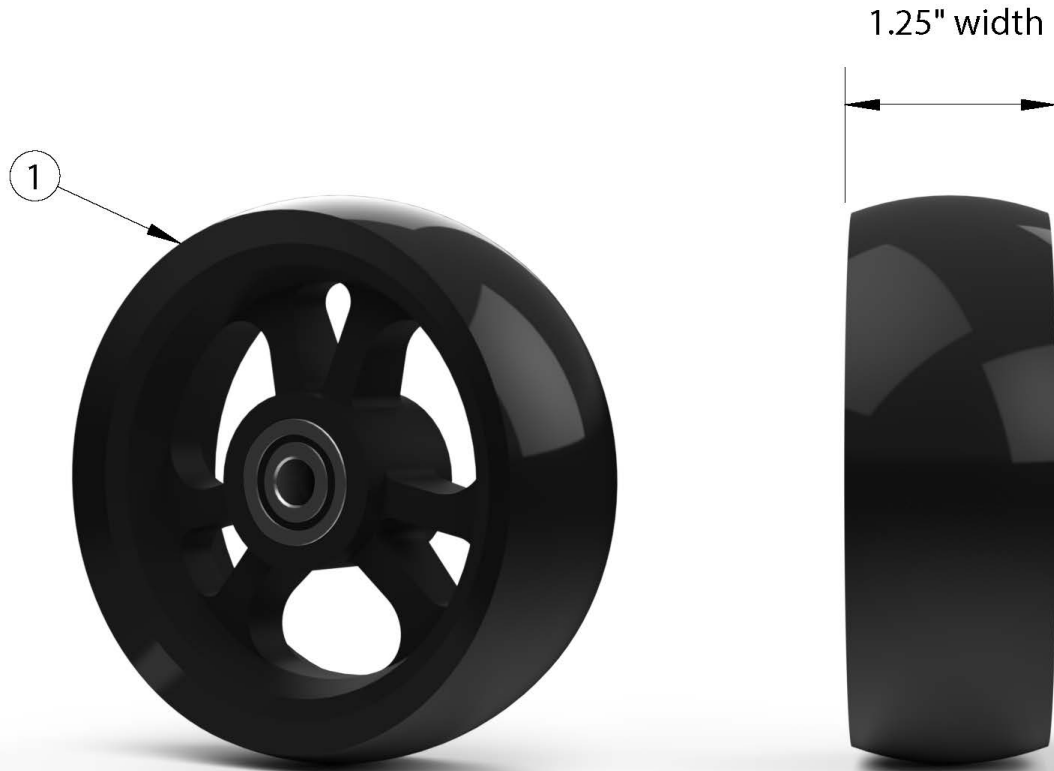

Little Wave XP Casters - 1" Poly

If changing size of casters, new forks may be needed.

Item Number	Part Number	Description	Quantity
1a	100809	Caster 4 x 1" Poly (1.25") <i>Replaced part number 100517</i>	1
1b	100807	Caster 5 x 1" Poly (1.25") <i>Replaced part number 100518</i>	1
1c	100786	Caster 6 x 1" Poly (1.25") <i>Replaced part number 100521</i>	1