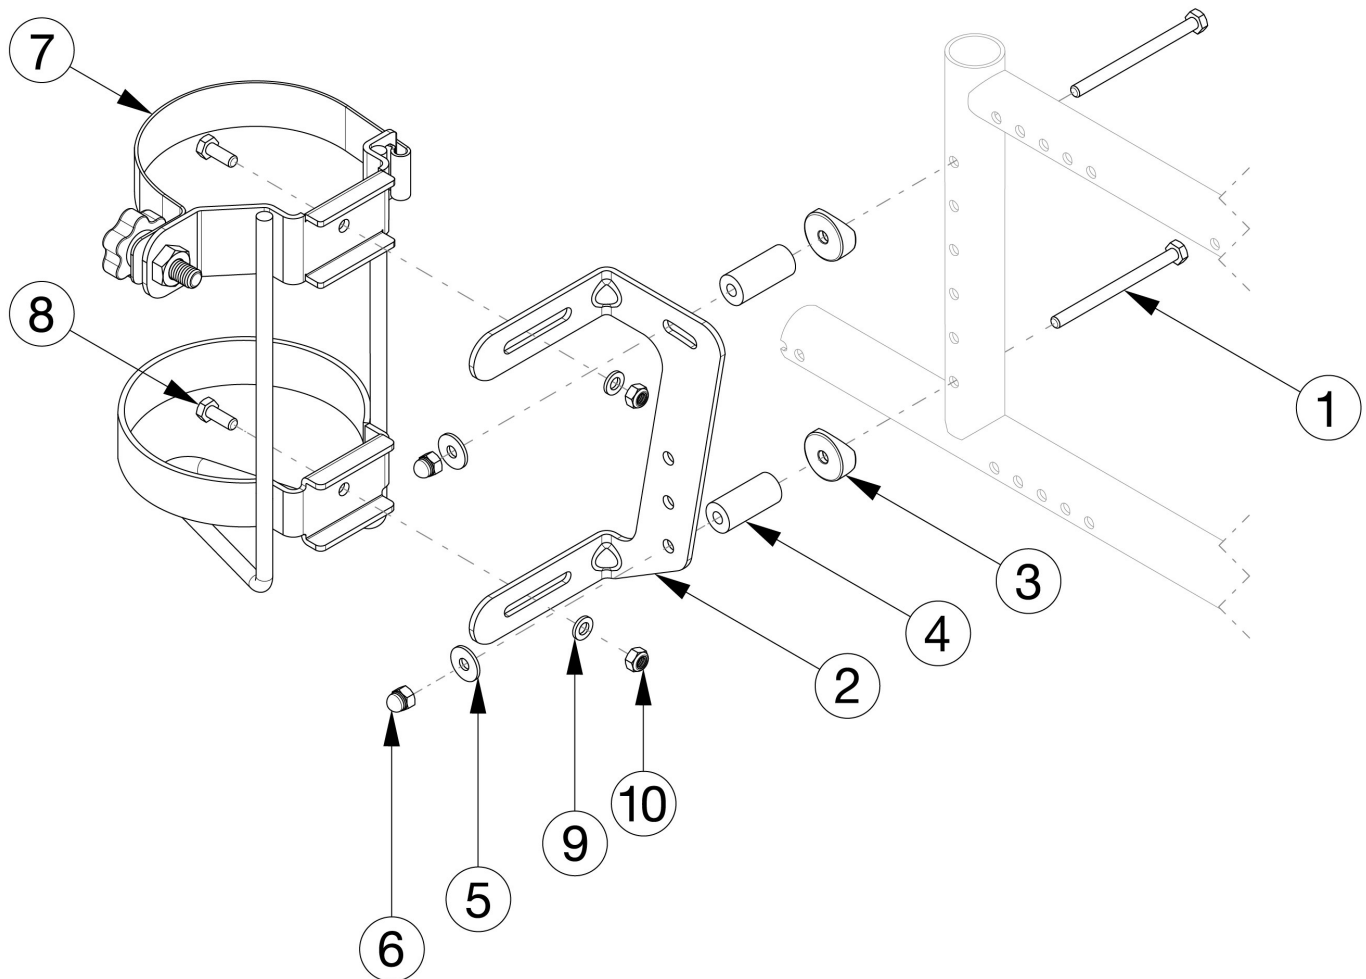

Catalyst E O2 Holder

The use of Left and Right brackets are reversed. Reference the Technical Manual for configuration information.

Item Number	Part Number	Description	Quantity	Retail
1, 2a, 3 - 10	501446	O2 Holder Assembly, Catalyst Left	1	\$295.00
1, 2b, 3 - 10	501447	O2 Holder Assembly, Catalyst Right	1	\$295.00
1 - 4	501475	O2 Holder w/ Hardware CAT	1	\$65.27
5 - 10	102525	Hardware O2 Holder CAT	1	\$29.72
1	100660	M6 x 80mm CLS8.8 DIN931 HHCS ZC	2	\$1.58
2a	001440	O2 Holder Bracket Left CAT	1	\$45.92
2b	001441	O2 Holder Bracket Right CAT	1	\$45.92
3	000056	Saddle 1 1/8"	2	\$1.58

Item Number	Part Number	Description	Quantity	Retail
5	101853	M6 Washer Blk Zn	2	\$0.53
6	100558	M6 NYL INS Domed Cap L/N ZC	2	\$1.05
7	001416	O2 Holder Assembly	1	\$136.68
8	102327	M6 x 16 HHCS Blk Zn	2	\$1.05
9	100746	M6 Flat Washer Blk Zn	2	\$1.58
10	100658	M6 Nylock Nut Blk Zn	2	\$1.05