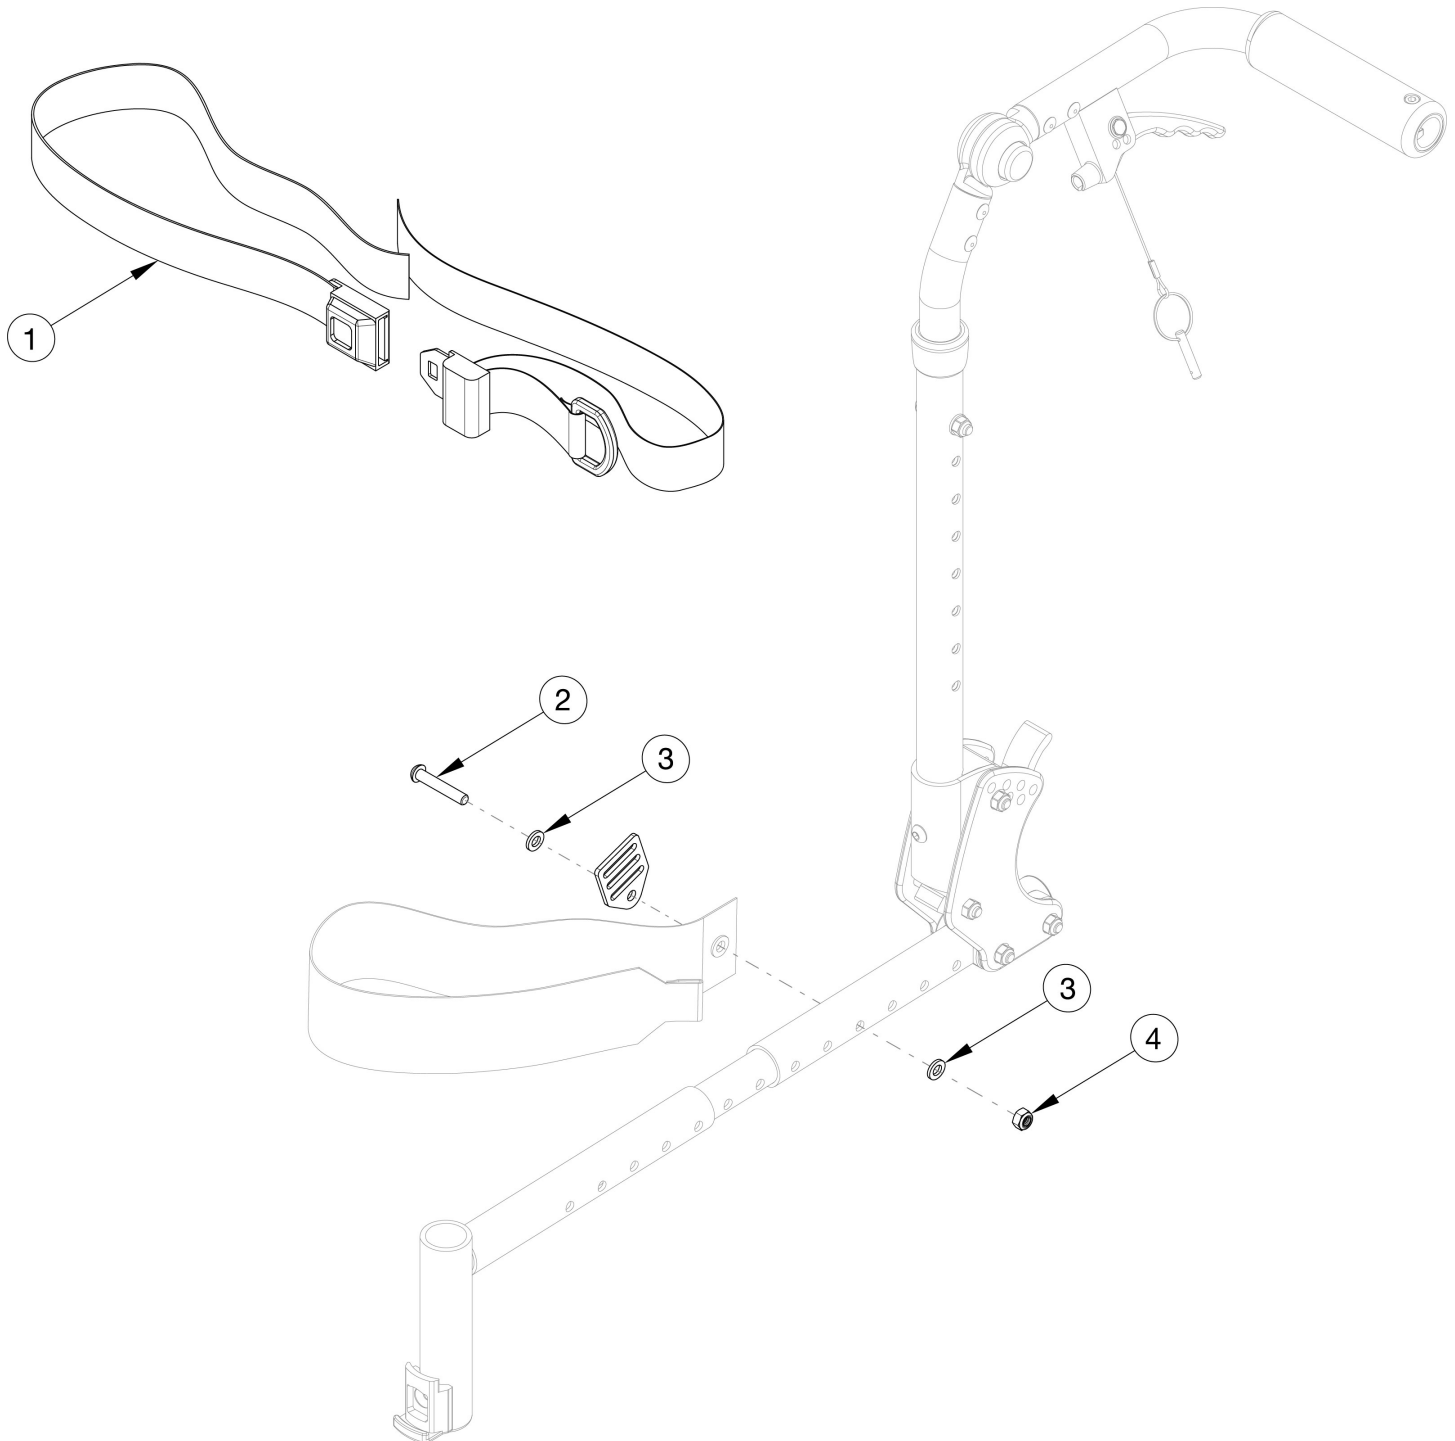

Flip Pelvic Positioning Belts - 1" Auto Buckle and Hardware

Item Number	Part Number	Description	Quantity
1	100614	Belt Pelvic Positioning 1" Auto Buckle 51"	1
2 - 4	102919	Seat Belt Mounting Hardware Flip / Liberty / Arc (PAIR)	1