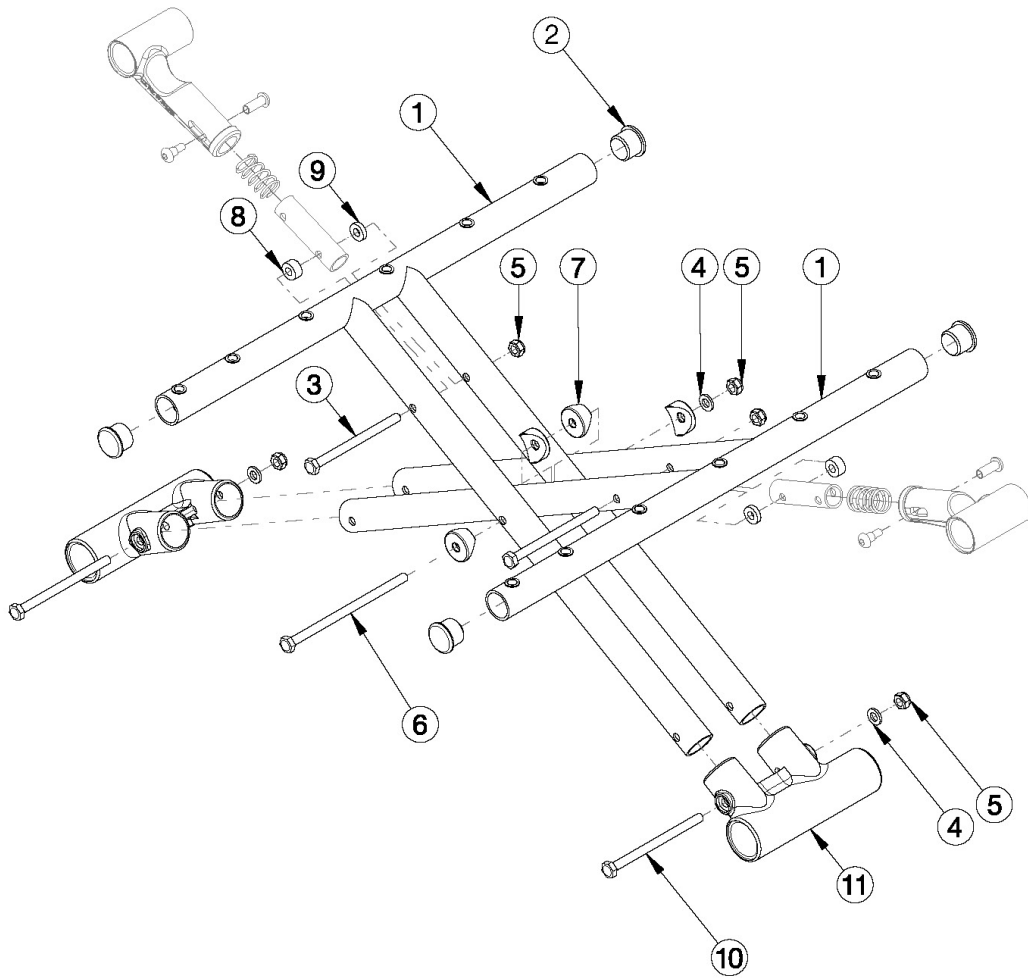

Catalyst Titanium Cross Braces - Growth

Round-style cross braces If changing from oval-style aluminum cross braces, lower frame pivots and cross brace hardware are required.

Item Number	Part Number	Description	Quantity
3-10	501398	Round-Style Cross Brace Hardware Kit CAT	1
1a, 2	100295	Cross Brace Titanium Right 14 x 14 CAT	1
1b, 2	100338	Cross Brace Titanium Left 14 x 14 CAT	1
1c, 2	100296	Cross Brace Titanium Right 14 x 15 CAT	1
1d, 2	100339	Cross Brace Titanium Left 14 x 15 CAT	1
1e, 2	100297	Cross Brace Titanium Right 14 x 16 CAT	1
1f, 2	100340	Cross Brace Titanium Left 14 x 16 CAT	1
1g, 2	100298	Cross Brace Titanium Right 14 x 17 CAT	1
1h, 2	100341	Cross Brace Titanium Left 14 x 17 CAT	1
1i, 2	100299	Cross Brace Titanium Right 14 x 18 CAT	1
1j, 2	100342	Cross Brace Titanium Left 14 x 18 CAT	1
1k, 2	100300	Cross Brace Titanium Right 15 x 14 CAT	1
1l, 2	100343	Cross Brace Titanium Left 15 x 14 CAT	1
1m, 2	100301	Cross Brace Titanium Right 15 x 15 CAT	1
1n, 2	100344	Cross Brace Titanium Left 15 x 15 CAT	1
1o, 2	100302	Cross Brace Titanium Right 15 x 16 CAT	1
1p, 2	100345	Cross Brace Titanium Left 15 x 16 CAT	1
1q, 2	100303	Cross Brace Titanium Right 15 x 17 CAT	1
1r, 2	100346	Cross Brace Titanium Left 15 x 17 CAT	1
1s, 2	100304	Cross Brace Titanium Right 15 x 18 CAT	1
1t, 2	100347	Cross Brace Titanium Left 15 x 18 CAT	1
1u, 2	100305	Cross Brace Titanium Right 15 x 19 CAT	1
1v, 2	100348	Cross Brace Titanium Left 15 x 19 CAT	1
1w, 2	100306	Cross Brace Titanium Right 15 x 20 CAT	1
1x, 2	100349	Cross Brace Titanium Left 15 x 20 CAT	1
1y, 2	100307	Cross Brace Titanium Right 16 x 14 CAT	1