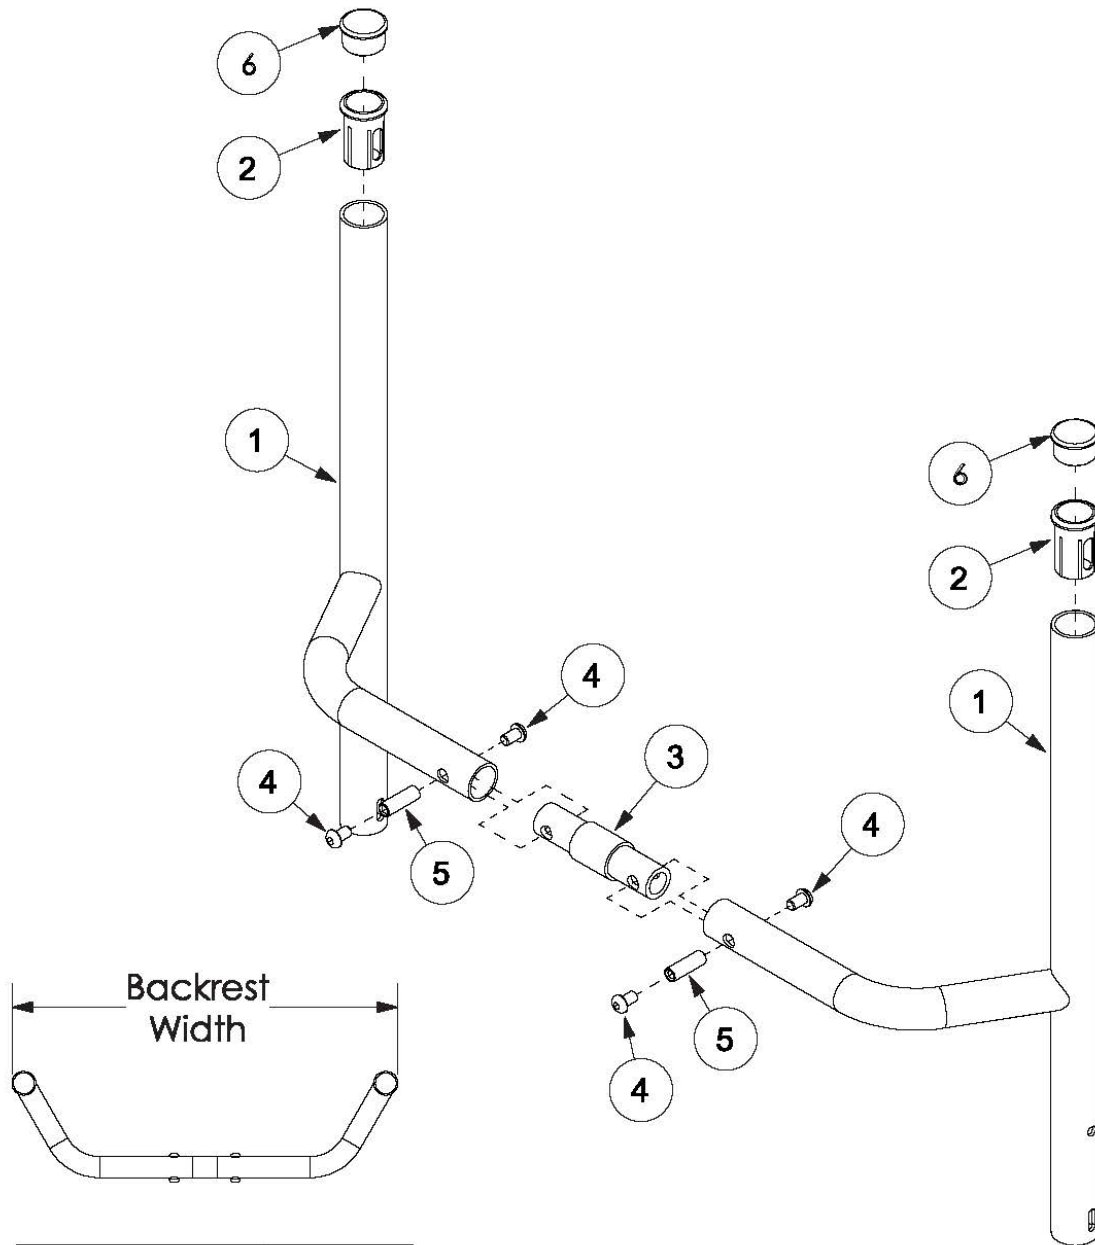

Little Wave XP Fixed Height Backrest with Non-Adjustable Rigidizer Bar

Backrest 10"	10.13"
Backrest 11"	11.13"
Backrest 12"	12.13"
Backrest 13"	13.13"
Backrest 14"	14.13"
Backrest 15"	15.13"
Backrest 16"	16.13"