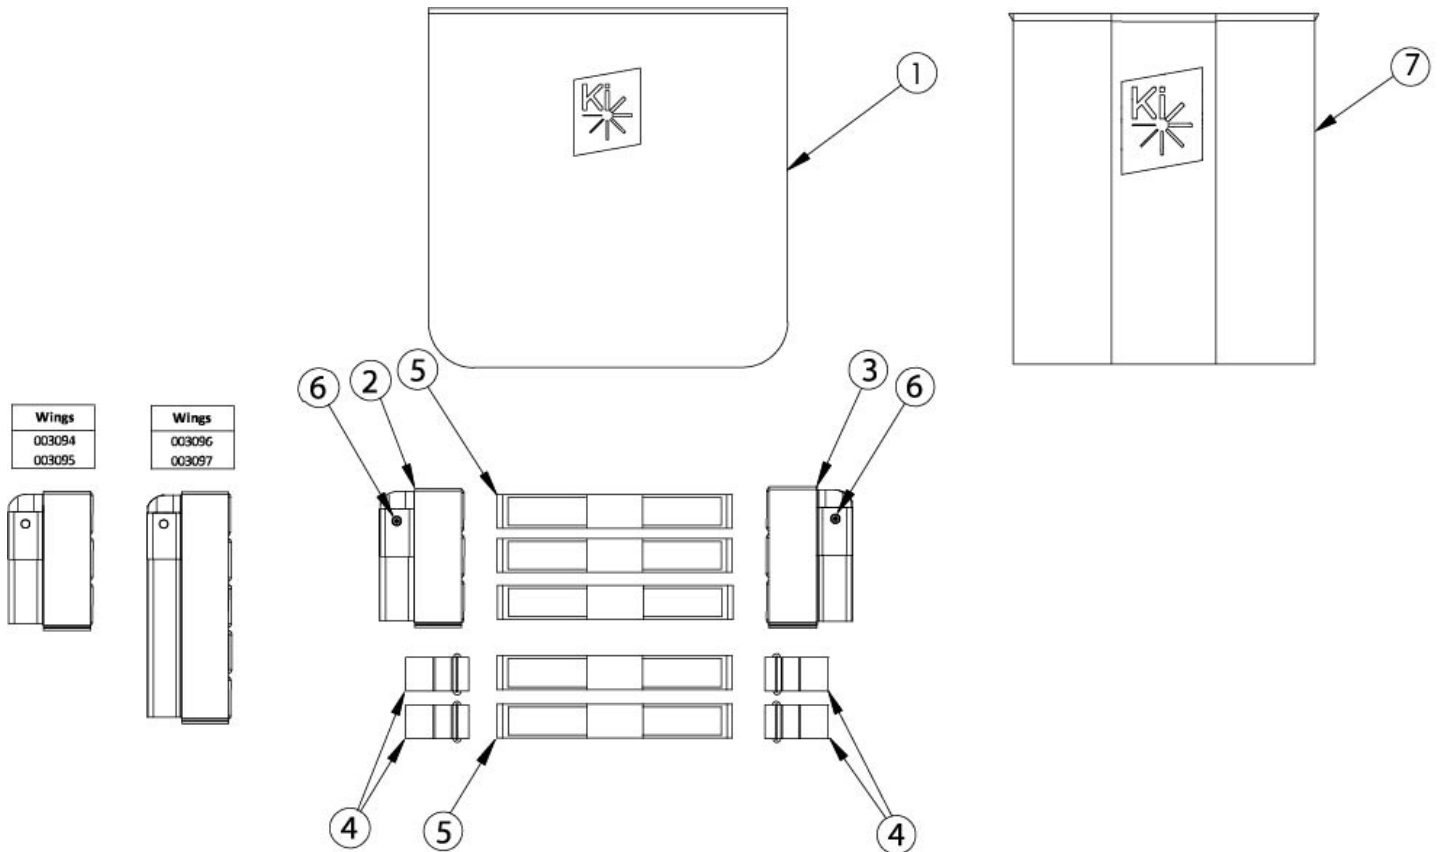

Catalyst Half Folding Tension Back Upholstery

| Straight Back | | | | 8° Bend Back | | | |
|---------------------------|--------|-----------------|------------------|---------------------------|--------|-----------------|------------------|
| Backrest Range and Height | Wings | Total Strap Qty | Total D-Ring Qty | Backrest Range and Height | Wings | Total Strap Qty | Total D-Ring Qty |
| Medium 12.5" - 13.5" | 003094 | 4 | 2 | Medium 13.5" - 14.5" | 003094 | 5 | 4 |
| | 003095 | | | | 003095 | | |
| Medium 14.5" - 15.5" | 003094 | 5 | 4 | Medium 15.5" | 003094 | 6 | 6 |
| | 003095 | | | | 003095 | | |
| Tall 16.5" - 17.5" | 003096 | 6 | 2 | Tall 16.5" - 17.5" | 003096 | 6 | 2 |
| | 003097 | | | | 003097 | | |
| Tall 18.5" - 19.5" | 003096 | 7 | 4 | Tall 18.5" - 19.5" | 003096 | 7 | 4 |
| | 003097 | | | | 003097 | | |

Attaching hardware is not included with the back upholstery assemblies

| Item Number | Part Number | Description | Quantity |
|-------------------|-------------|---|----------|
| 1a, 2a, 3a, 4, 5a | 506510 | Back Upholstery Assembly Tension Adjustable with Standard Cover 14W 12.5-13.5H, Half Folding Back Straight | 1 |
| 1b, 2a, 3a, 4, 5a | 506511 | Back Upholstery Assembly Tension Adjustable with Standard Cover 14W 14.5-15.5H, Half Folding Back Straight | 1 |
| 1b, 2a, 3a, 4, 5a | 506512 | Back Upholstery Assembly Tension Adjustable with Standard Cover 14W 13.5-14.5H, Half Folding Back 8 Degree Bend | 1 |
| 1b, 2a, 3a, 4, 5a | 506513 | Back Upholstery Assembly Tension Adjustable with Standard Cover 14W 15.5H, Half Folding Back 8 Degree Bend | 1 |