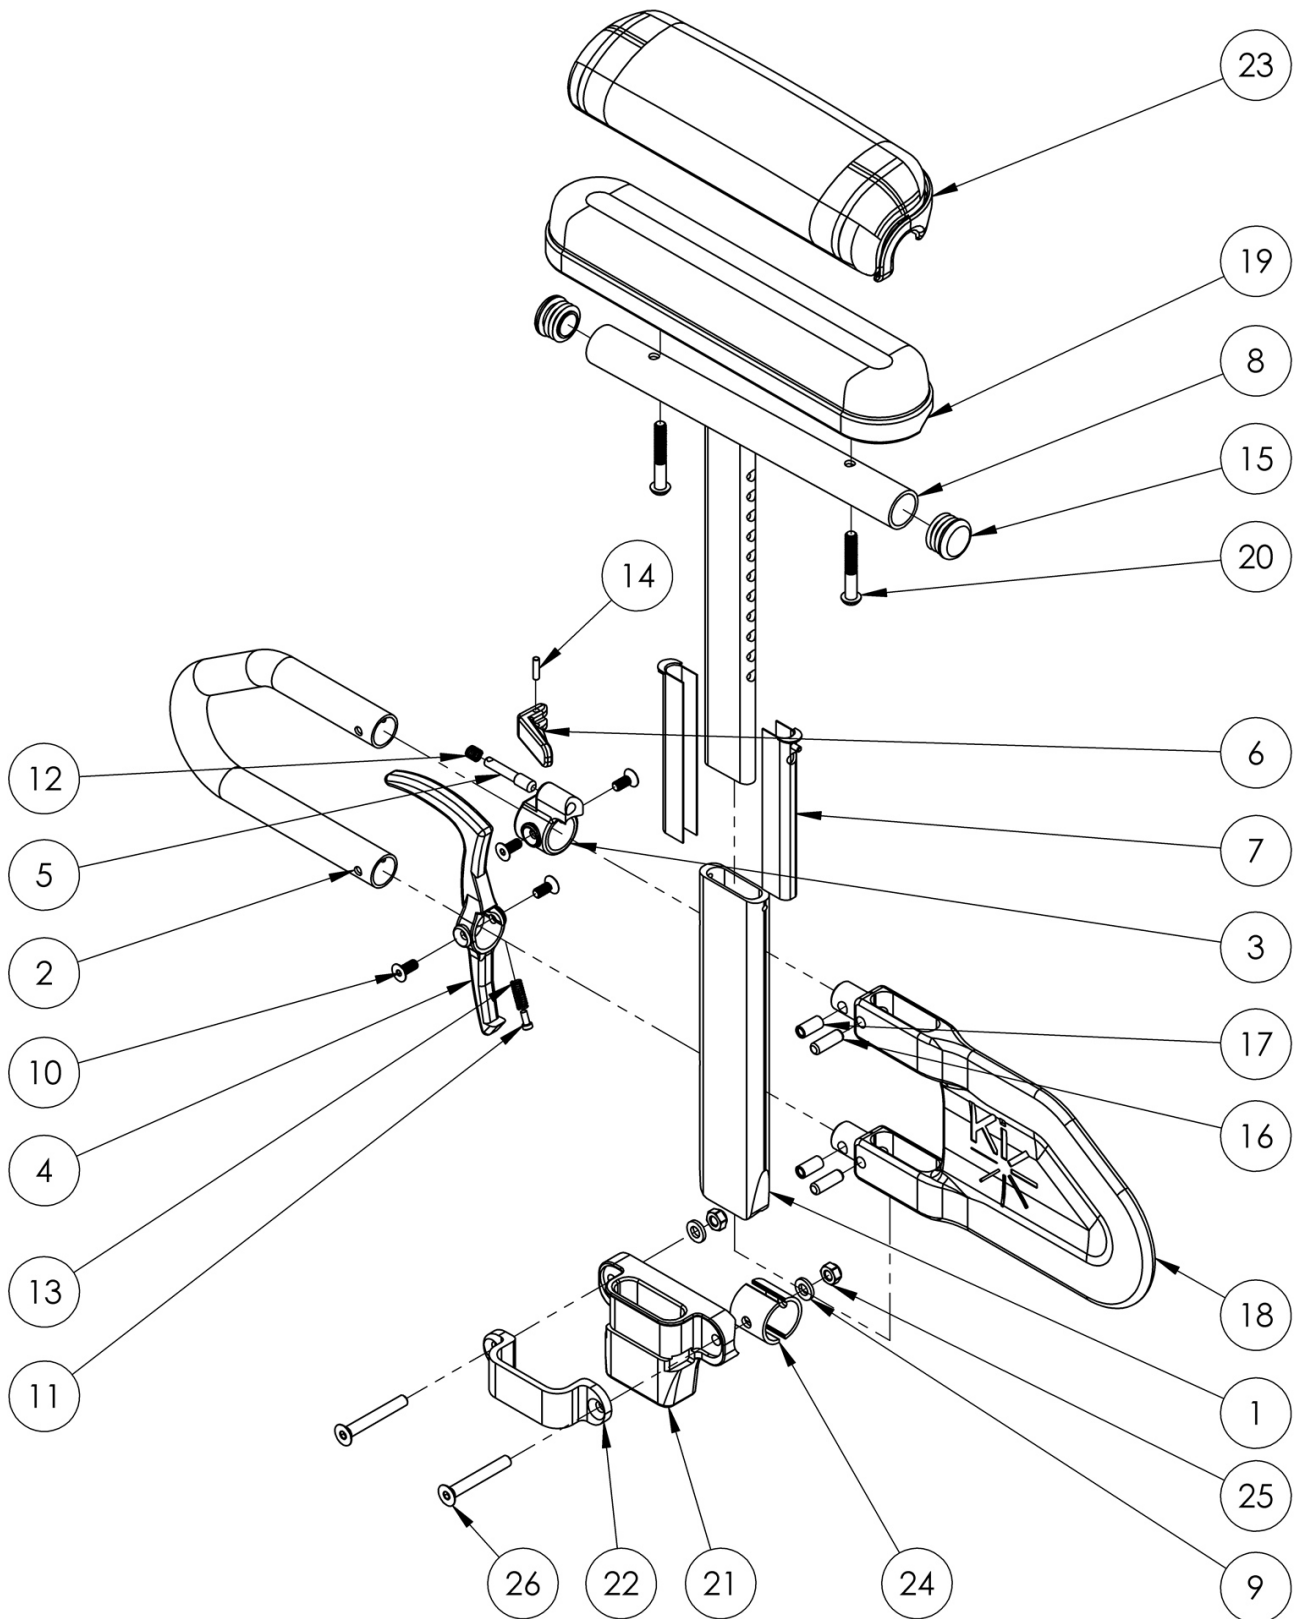

Focus CR Height Adjustable T-Arm

This design effective December 6, 2017 <p>

Not available with Heavy Duty Option

Item Number	Part Number	Description	Quantity	Retail
1-7, 10-14, 16-18	004160	Height Adjustable T-Arm Lower Assembly Short <i>Does not include t-arm upper, arm pad or arm pad screws</i>	1	\$132.94
1-7, 8a, 10-18	003463	Height Adjustable T-Arm Short Desk <i>Does not include arm pad or arm pad screws</i>	1	\$207.98
1-7, 8b, 10-18	003464	Height Adjustable T-Arm Short Full <i>Does not include arm pad or arm pad screws</i>	1	\$207.98
1-7, 8a, 10-18, 19b, 20a	505646	Height Adj T-Arm Assm w/ Short Side Shield and Standard Pad Desk	1	\$234.78
1-7, 8b, 10-18, 19a, 20a	505644	Height Adj T-Arm Assm w/ Short Side Shield and Standard Pad Full	1	\$234.78
1-7, 8a, 10-18, 20b, 23b	505650	Height Adj T-Arm Assm w/ Short Side Shield and Waterfall Pad Desk	1	\$243.94
1-7, 8b, 10-18, 20b, 23a	505648	Height Adj T-Arm Assm w/ Short Side Shield and Waterfall Pad Full	1	\$243.94
1-7, 8a, 10-18, 19b, 20a	505647	Height Adj T-Arm Assm w/ Short Side Shield and Standard Pad Desk, PAIR	1	\$469.57
1-7, 8b, 10-18, 19a, 20a	505645	Height Adj T-Arm Assm w/ Short Side Shield and Standard Pad Full, PAIR	1	\$469.57
1-7, 8a, 10-18, 20b, 23b	505651	Height Adj T-Arm Assm w/ Short Side Shield and Waterfall Pad Desk, PAIR	1	\$487.89
1-7, 8b, 10-18, 20b, 23a	505649	Height Adj T-Arm Assm w/ Short Side Shield and Waterfall Pad Full, PAIR	1	\$487.89
1-7, 8a, 9-18, 19b, 20a, 21, 22, 24-26	506083	Height Adj T-Arm Assm w/ Short Side Shield and Standard Pad Desk and Receiver, FOCUS	1	\$278.30
1-7, 8b, 9-18, 19a, 20a, 21, 22, 24-26	506084	Height Adj T-Arm Assm w/ Short Side Shield and Standard Pad Full and Receiver, FOCUS	1	\$278.30
1-7, 8a, 9-18, 20b, 21, 22, 23b, 24-26	506085	Height Adj T-Arm Assm w/ Short Side Shield and Waterfall Pad Desk and Receiver, FOCUS	1	\$299.12
1-7, 8b, 9-18, 20b, 21, 22, 23a, 24-26	506086	Height Adj T-Arm Assm w/ Short Side Shield and Waterfall Pad Full and Receiver, FOCUS	1	\$299.12
1-7, 8a, 9-18, 19b, 20a, 21, 22, 24-26	506087	Height Adj T-Arm Assm w/ Short Side Shield and Standard Pad Desk and Receiver PAIR, FOCUS	1	\$556.58
1-7, 8b, 9-18, 19a, 20a, 21, 22, 24-26	506088	Height Adj T-Arm Assm w/ Short Side Shield and Standard Pad Full and Receiver PAIR, FOCUS	1	\$556.58
1-7, 8a, 9-18, 20b, 21, 22, 23b, 24-26	506089	Height Adj T-Arm Assm w/ Short Side Shield and Waterfall Pad Desk and Receiver PAIR, FOCUS	1	\$598.24
1-7, 8b, 9-18, 20b, 21, 22, 23a, 24-26	506090	Height Adj T-Arm Assm w/ Short Side Shield and Waterfall Pad Full and Receiver PAIR, FOCUS	1	\$598.24
3, 5, 6, 10, 12, 14	505490	Height Adj T-Arm Upper Latch Assembly	1	\$40.56