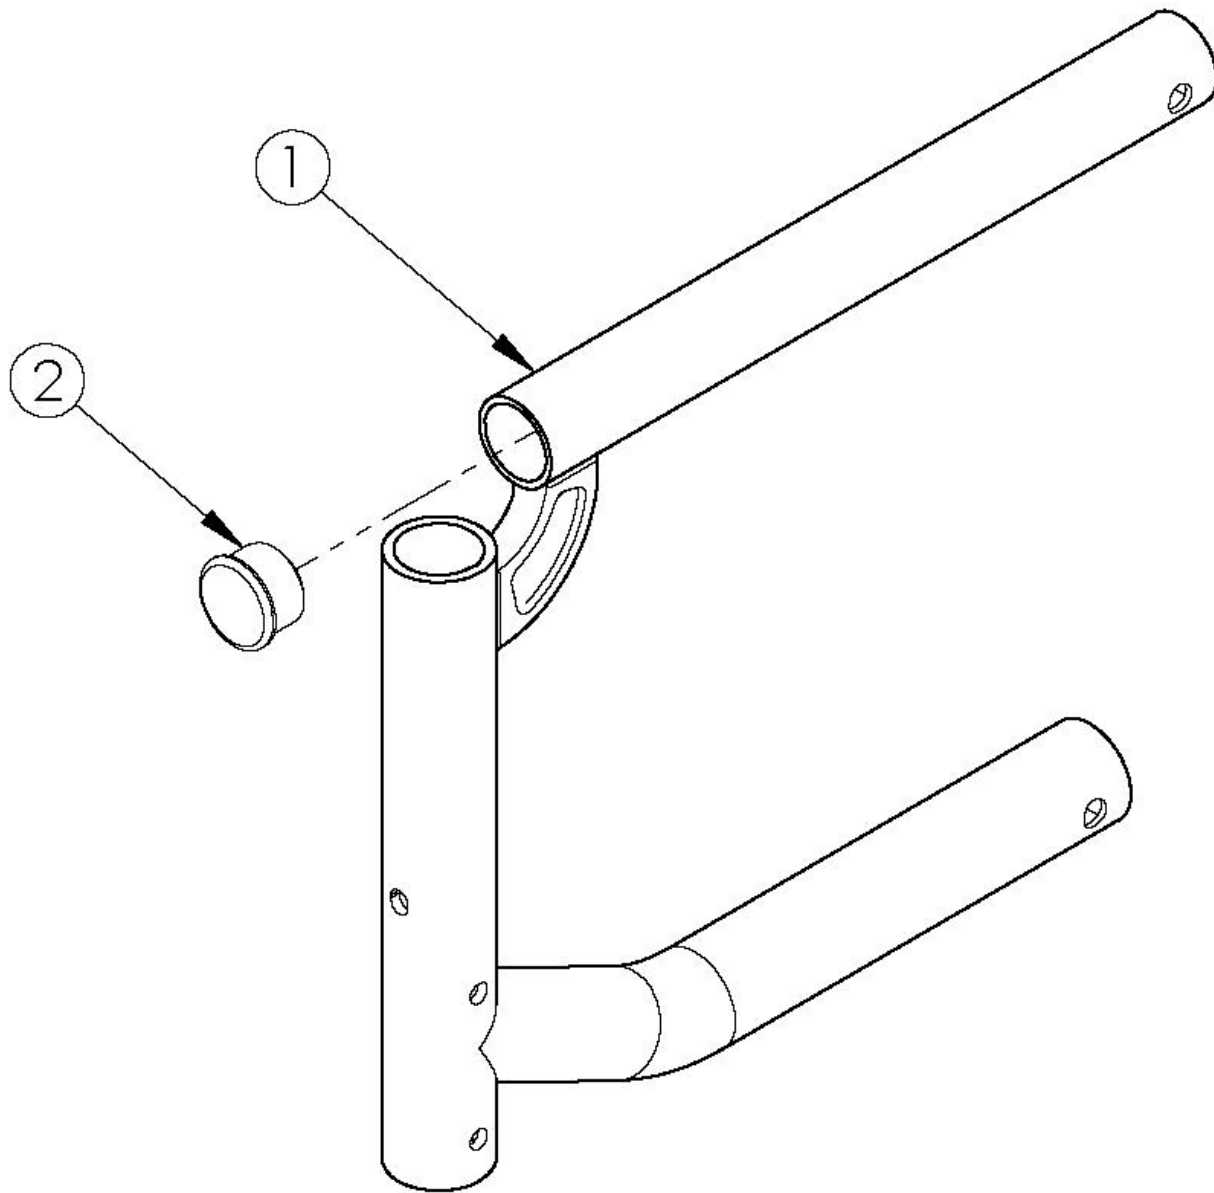

Spark Super Low Swing Away Front Frame

This front frame design effective January 1st, 2021 Frame assemblies based on Frame Depth

Item Number	Part Number	Description	Quantity
1a, 2	102343_ _ _	Frame Assm Spark Front Low Left 12	1
1b, 2	501629_ _ _	Frame Assm Spark Front Low Left 13	1
1c, 2	102345_ _ _	Frame Assm Spark Front Low Left 14	1
1d, 2	501630_ _ _	Frame Assm Spark Front Low Left 15	1
1e, 2	102347_ _ _	Frame Assm Spark Front Low Left 16	1

Item Number	Part Number	Description	Quantity
1f, 2	501631_ _ _	Frame Assm Spark Front Low Left 17	1
1g, 2	501632_ _ _	Frame Assm Spark Front Low Left 18	1
1h, 2	102344_ _ _	Frame Assm Spark Front Low Right 12	1
1i, 2	501633_ _ _	Frame Assm Spark Front Low Right 13	1
1j, 2	102346_ _ _	Frame Assm Spark Front Low Right 14	1
1k, 2	501634_ _ _	Frame Assm Spark Front Low Right 15	1
1l, 2	102348_ _ _	Frame Assm Spark Front Low Right 16	1
1m, 2	501635_ _ _	Frame Assm Spark Front Low Right 17	1
1n, 2	501636_ _ _	Frame Assm Spark Front Low Right 18	1
2	100804	Tube End Plug 1"	1