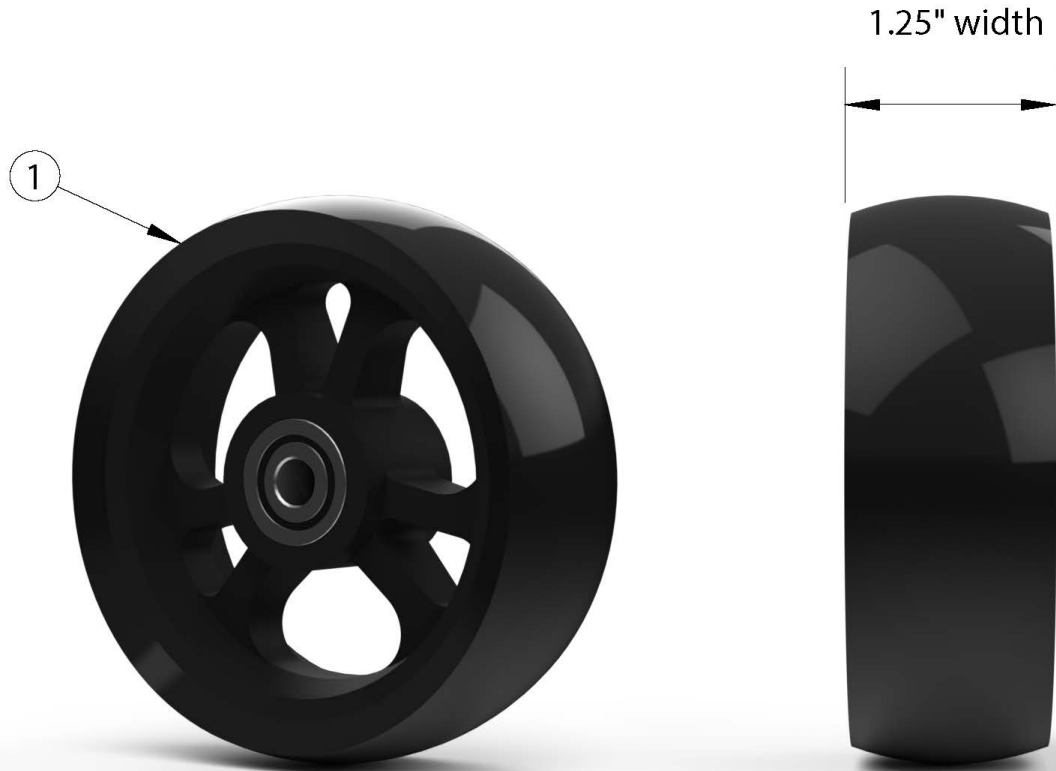

Rogue Casters - 1.25" Soft Roll (Poly)

If changing size of casters, new forks may be needed.

Item Number	Part Number	Description	Quantity
1a	100809	Caster 4 x 1.25" Soft Roll <i>Replaced part number 100517</i>	1
1b	100807	Caster 5 x 1.25" Soft Roll <i>Replaced part number 100518</i>	1
1c	100786	Caster 6 x 1.25" Soft Roll <i>Replaced part number 100521</i>	1