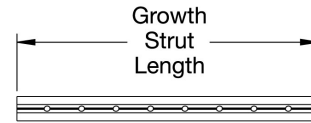

CR45 Removable Stroller Handle

Part No.	Growth Range	Used on Widths	Length
002578	14"-20"	14"-17"	8.75"
002579	16"-22"	18"-22"	10.75"

Item Number	Part Number	Description	Quantity
1a, 1b, 2, 3, 4a, 5, 6	503104	Removable Stroller Handle Assembly 14-18W Focus/CR45/CR45/Flip/Liberty	1
1a, 1b, 2, 3, 4b, 5, 6	503105	Removable Stroller Handle Assembly 18-22W Focus/CR45/CR45/Liberty	1
1a, 3	501090	Stroller Handle with Foam Grip, Right	1
1b, 3	501091	Stroller Handle with Foam Grip, Left	1
2	001243	Stroller Handle Adaptor	2
4a	002578	Growth Strut, Stroller, Short	1
4b	002579	Growth Strut, Stroller, Long	1

Item Number	Part Number	Description	Quantity
5	100533	Detent Button	2
6	101843	M5 x 20 SHCS Blk Zn	4