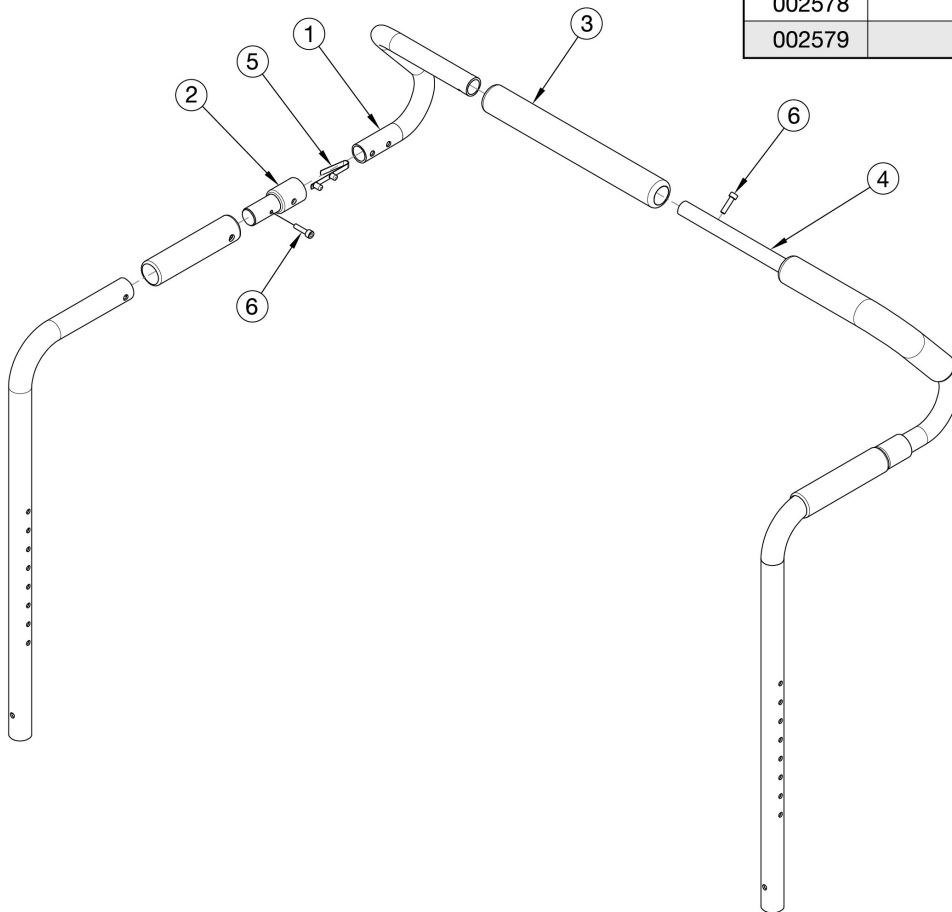

CR45 Removable Stroller Handle

Part No.	Growth Range	Used on Widths	Length
002578	14"-20"	14"-17"	8.75"
002579	16"-22"	18"-22"	10.75"

Item Number	Part Number	Description	Quantity
1a, 1b, 2, 3, 4a, 5, 6	503104	Removable Stroller Handle Assembly 14-18W Focus/CR45/CR45/Flip/Liberty	1
1a, 1b, 2, 3, 4b, 5, 6	503105	Removable Stroller Handle Assembly 18-22W Focus/CR45/CR45/Liberty	1
1a, 3	501090	Stroller Handle with Foam Grip, Right	1
1b, 3	501091	Stroller Handle with Foam Grip, Left	1
2	001243	Stroller Handle Adaptor	2
4a	002578	Growth Strut, Stroller, Short	1
4b	002579	Growth Strut, Stroller, Long	1

Item Number	Part Number	Description	Quantity
5	100533	Detent Button	2
6	101843	M5 x 20 SHCS Blk Zn	4