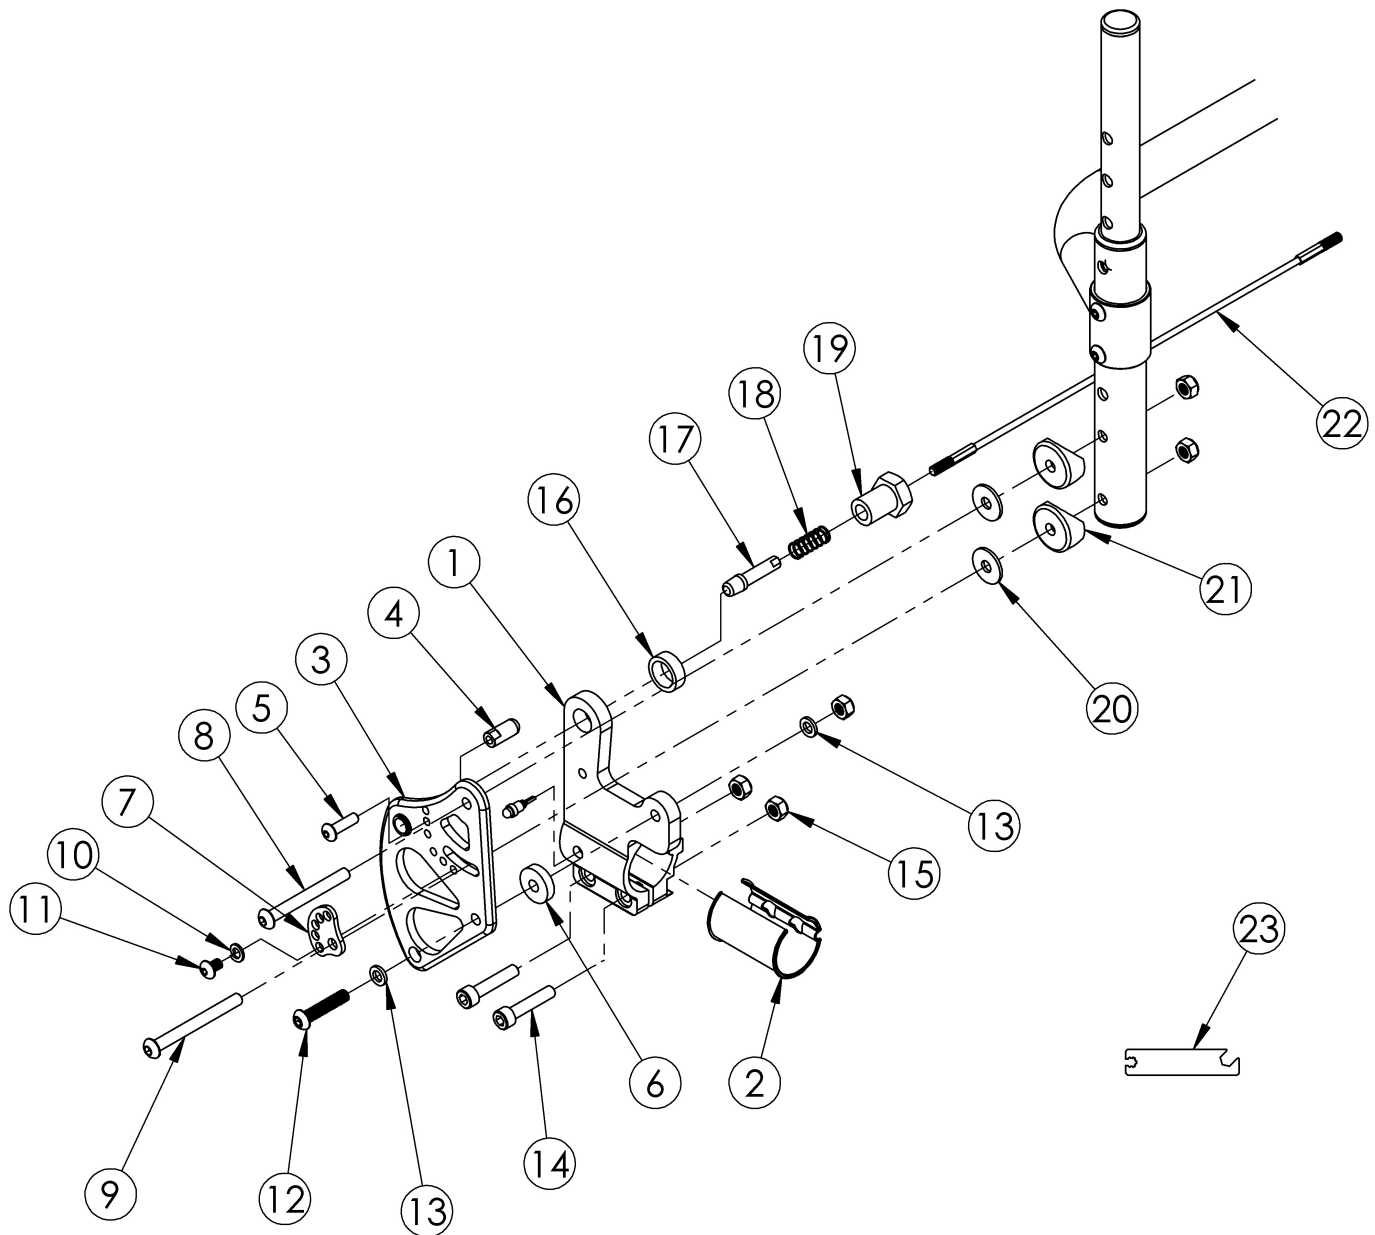

# Clik Standard Backrest Mount

Spinergy Back Release Cable based on Seat Width

<p>

The Spinergy Back Release Cable length measures 1" less than the Seat Width.

Item Number	Part Number	Description	Quantity	Retail
1a, 2, 3a, 4-7, 8-21	502550	Standard Backrest Mount Assembly Right Black CLIK	1	\$132.52
1a, 2, 3b, 4-7, 8-21	502550_ _ _	Standard Backrest Mount Assembly Right Color Anodized Clik	1	\$174.15
1b, 2, 3c, 4-7, 8-21	502559	Standard Backrest Mount Assembly Left Black CLIK	1	\$132.52