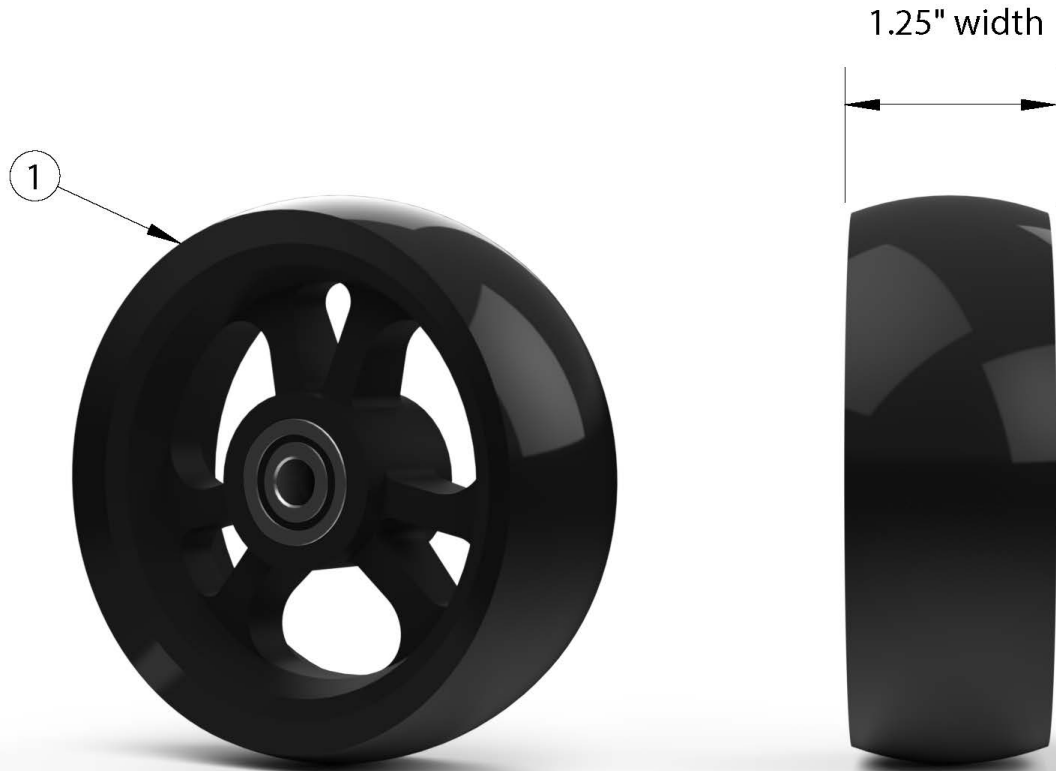

Arc 1" Poly Casters

If changing size of casters, new forks may be needed.

Item Number	Part Number	Description	Quantity
1a	100807	Caster 5 x 1" Poly (1.25")	1
1b	100786	Caster 6 x 1" Poly (1.25")	1
1c	111862	Caster 7 x 1" Poly (1.25")	1
1d	111863	Caster 8 x 1" Poly (1.25")	1