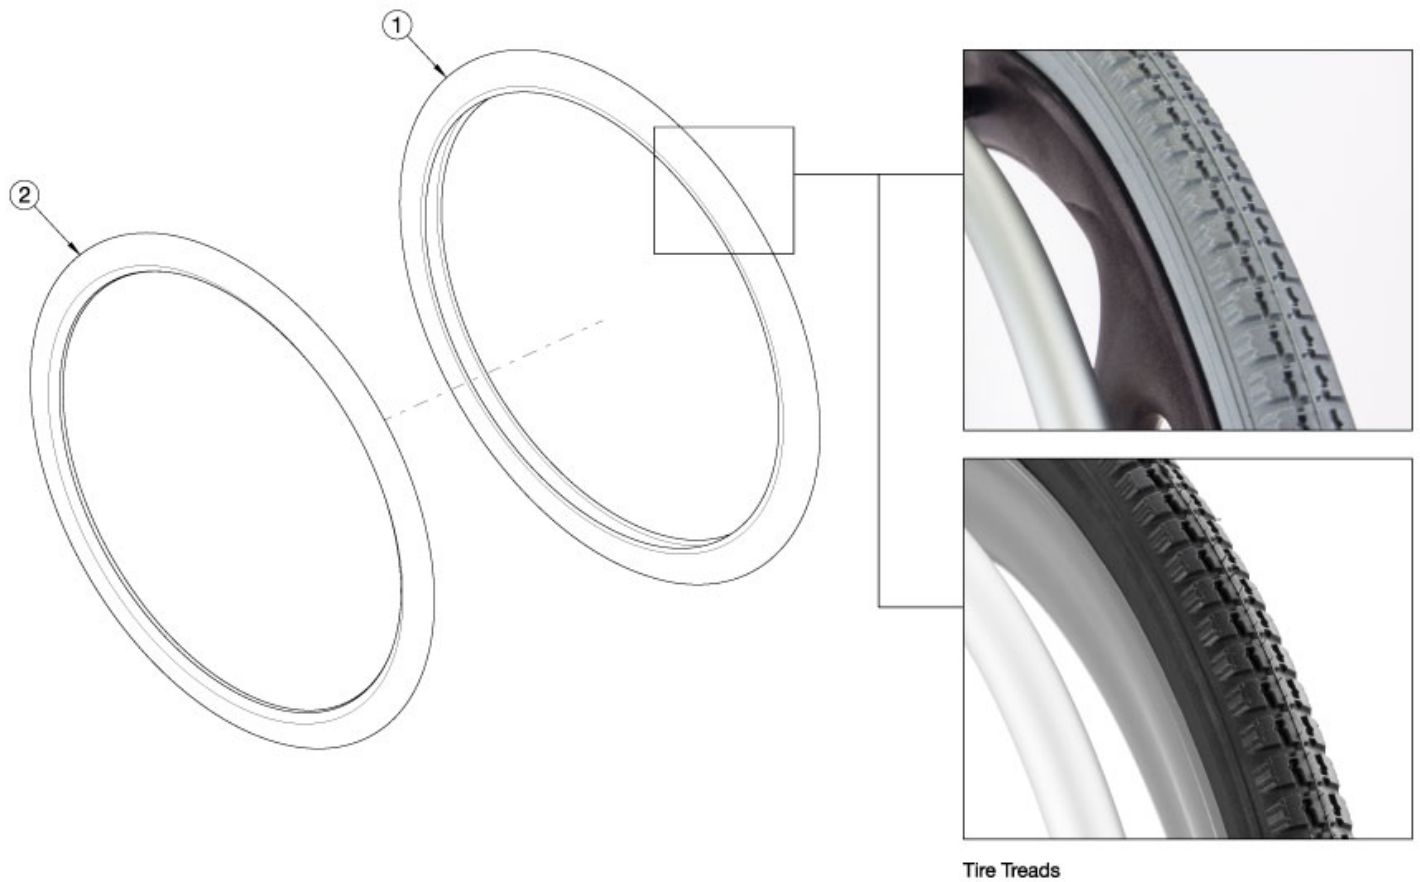

Arc Tires - Pneumatic with Airless Insert

12" and 16" Mag Wheels are sold as a combination wheel and tire assembly. Please see the 12" and 16" Mag wheel parts manual pages. Please note if you are installing a pneumatic tire with airless insert in combination with an aluminum anodized (tab mounted), plastic coated (tab mounted), or natural fit (all) handrim, the handrim must be installed prior to the tire installation.

Item Number	Part Number	Description	Quantity
1, 2	118155	Tire 20" x 1 3/8" Pneumatic (Black) and Airless Insert Kit	1
1	100911	Tire 20" x 1 3/8" Pneumatic, Gray	1
1	116843	Tire 20" x 1 3/8" Pneumatic, Black	1
2	100913	Airless Insert 20"	1

See Page 2 for Discontinued Wheels.

Tire Component Chart (Discontinued Wheels)

Wheel		1 3/8" Street Pneumatic			1" High Pressure			1 3/8" Euro Trek Knobby			1" Schwalbe				1 3/8" Schwalbe HS-127			2" Mountain			
Wheel	Wheel Part #	Tire	Inner Tube	Rim Strip	Tire	Inner Tube	Rim Strip	Tire	Inner Tube	Rim Strip	Mara-thon Tire	One Tire	Inner Tube	Rim Strip	Tire	Inner Tube	Rim Strip	Tire	Inner Tube	Rim Strip	
18" Ki Spoke	200529	101587	101588	101137																	
20" Ki Spoke	200530	100911	100912	101137	102957	102844	101137														
22" Ki Spoke	200531	100634	100588	101908	102961	100609	101908											101475	100588	101908	
24" Ki Spoke	200532	111818	100589	100596	102958	100580	100596	102982	100589	100596	100864	103176	100580	100596	102920	100589	100596	101476	101188	100596	
25" Ki Spoke	200533				102959	101457	101452				101357	103177	101457	101452				100166	100208	101452	
26" Ki Spoke	200534	100636	100590	100608	102960	100582	100597				100865		100582	100597							
20" 5-Spoke X Core	101961	100911	100912	101137																	
22" 5-Spoke X Core	101962	100634	100588	101908																	
24" 5-Spoke X Core	100960	111818	100589	100596				102982	100589	100596					102920	100589	100596				