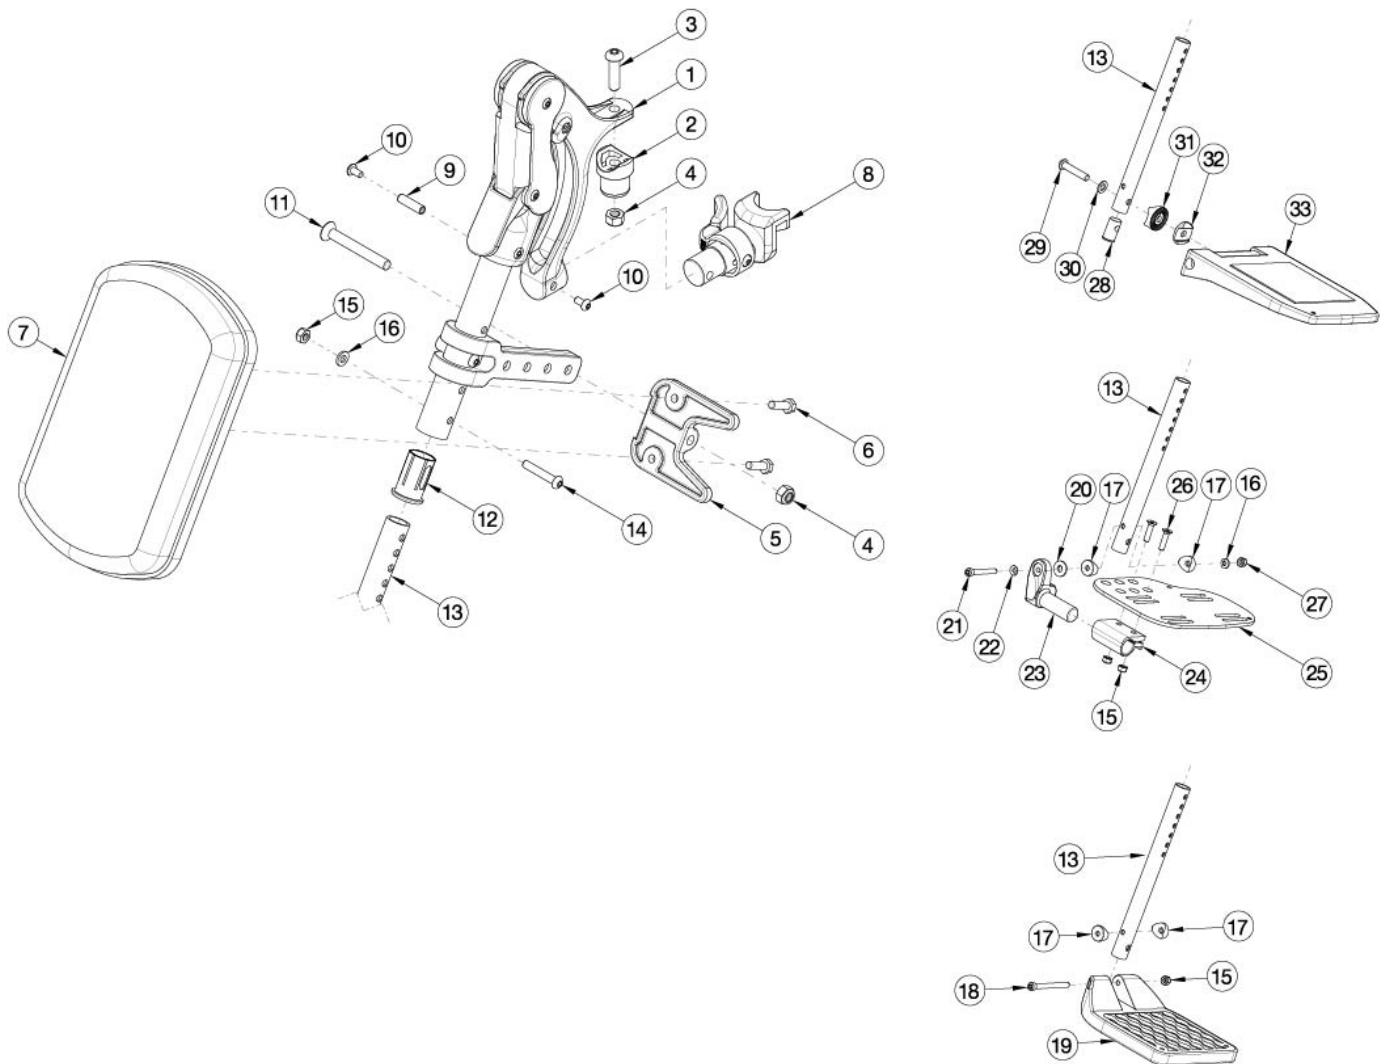

Liberty Standard Elevating Leg Rest

Item Number	Part Number	Description	Quantity
1-6, 7b, 8a, 8b, 9-12, 13a, 14-18, 19a	123742	Standard ELR Assembly 14, Composite Footplate, Short Ext, 4-Way Out Release, Pair	1
1-6, 7a, 8a, 8b, 9-12, 13a, 14-18, 19a	123743	Standard ELR Assembly 15, Composite Footplate, Short Ext, 4-Way Out Release, Pair	1
1-6, 7a, 8a, 8b, 9-12, 13a, 14-18, 19b	123744	Standard ELR Assembly 16-17, Composite Footplate, Short Ext, 4-Way Out Release, Pair	1
1-6, 7a, 8a, 8b, 9-12, 13a, 14-18, 19c	123745	Standard ELR Assembly 18-24, Composite Footplate, Short Ext, 4-Way Out Release, Pair	1
1-6, 7b, 8a, 9-12, 13a, 14-18, 19a	123746	Standard ELR Assembly 14, Composite Footplate, Short Ext, 4-Way Out Release, Right	1

Item Number	Part Number	Description	Quantity
31	003187	Locking Wheel w/Radius, R12.5 & R10, D30 x 11.3, Cast Steel, Black	2
32	003186	Locking Wheel w/Hexagon, D30 x 6.8/6, Cast Steel, Black	2
33a	003173	Composite Angle Adjustable Footplate Small 15-16" Wide	2
33b	003174	Composite Angle Adjustable Footplate Medium 17-18" Wide	2
33c	003175	Composite Angle Adjustable Footplate Large 19-24" Wide	2