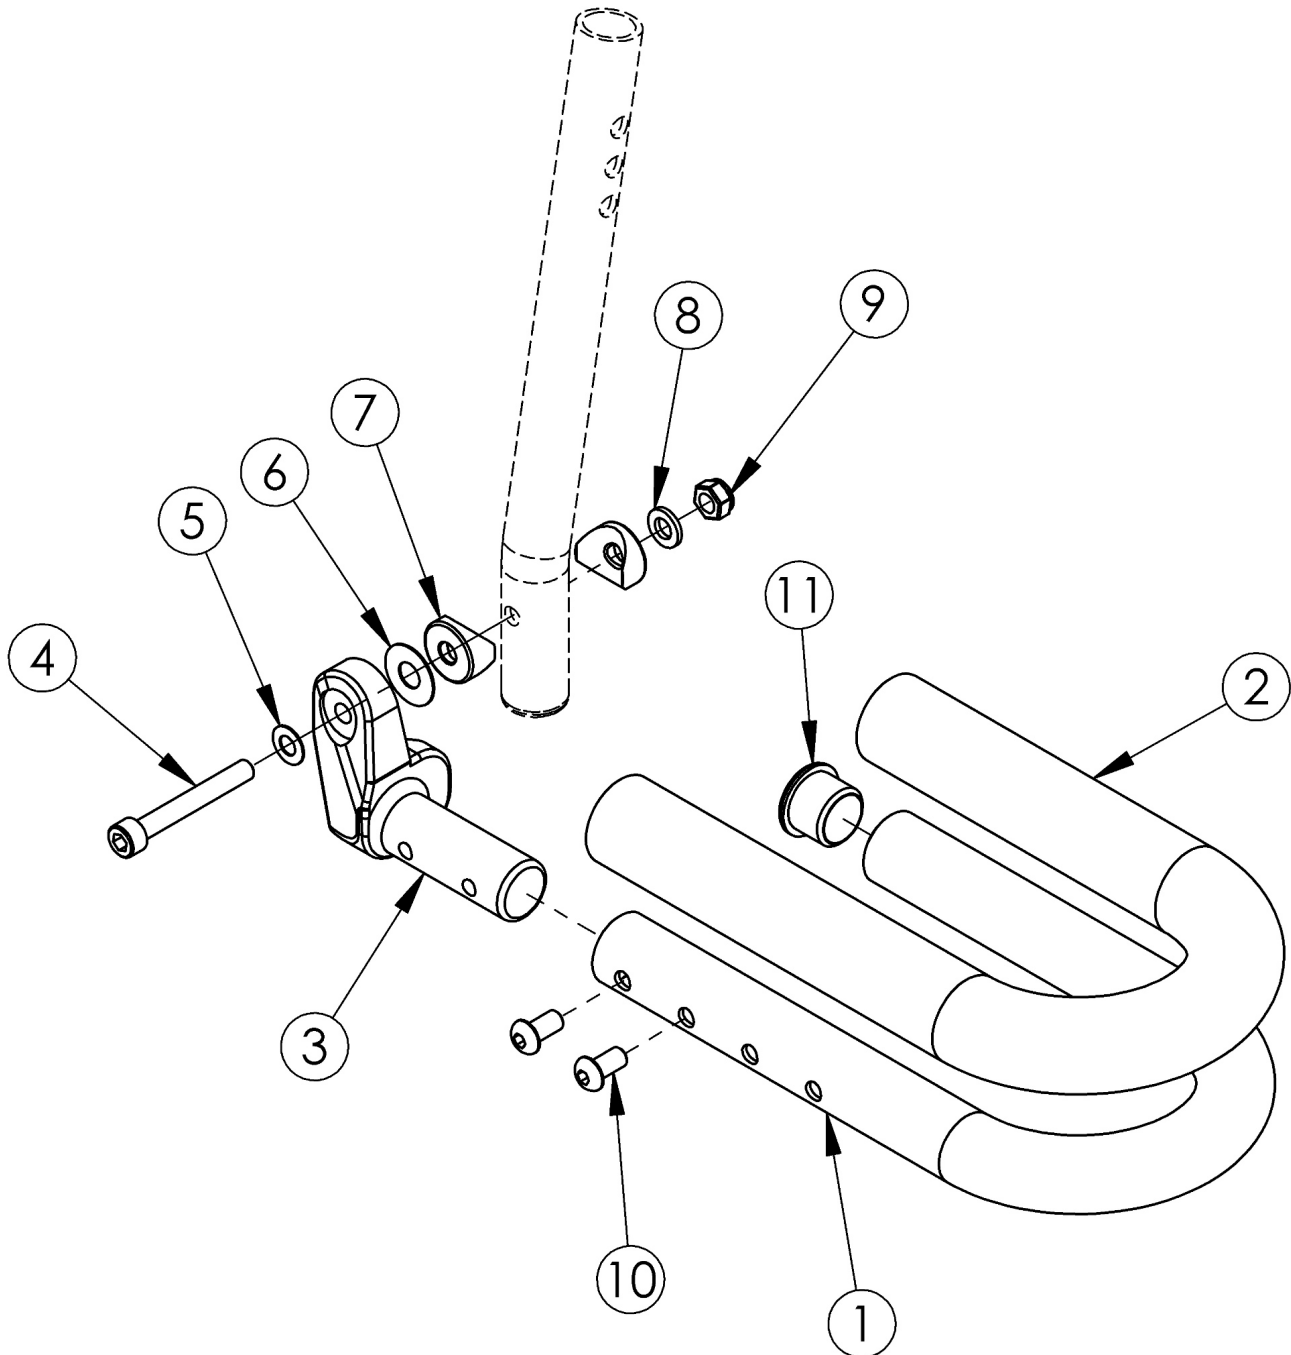

Discontinued Catalyst Loop Footplate

This Catalyst Loop Footplate is discontinued as of November 30th, 2015

Item Number	Part Number	Description	Quantity
1a, 2a, 3a, 4-11	500740	Footplate Loop Assembly 14/15 Right	1

Item Number	Part Number	Description	Quantity
1b, 2b, 3a, 4-11	500741	Footplate Loop Assembly 16/17 Right	1
1c, 2c, 3a, 4-11	500742	Footplate Loop Assembly 18-22 Right	1
1a, 2a, 11	100538	Footplate Loop w/ Grip 14/15	1
1b, 2b, 11	100541	Footplate Loop w/ Grip 16/17	1
1c, 2c, 11	100543	Footplate Loop w/ Grip 18-22	1
3a	000067	Footplate Loop Casting 3/4" Right	1
4	101472	M6 x 45 SHCS BLK ZC	1
5	101455	M6 Belleville Washer (.252 x .551 x .050)	1
6	000428	Wear Washer	1
7	000053	Saddle 3/4"	2
8	100746	M6 Flat Washer Blk Zn	1
9	120030	M6 Top Lock Nut	1
10	100667	M6 x 12 BTN SHCS BLKZC w/Patch	2
11	100803	Tube End Plug 7/8"	1