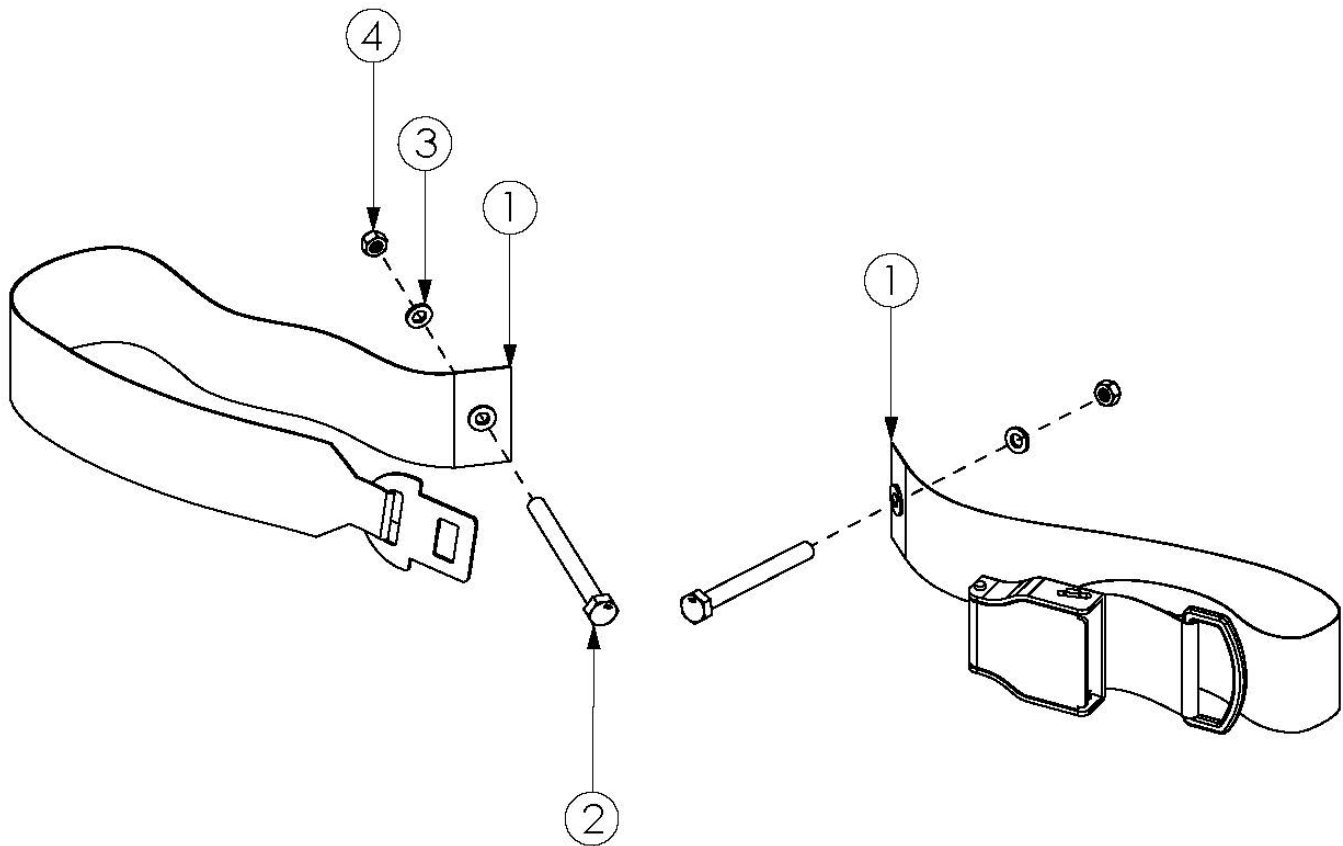

# Rogue Pelvic Positioning Belts - 2" Airline Buckle and Hardware

Item Number	Part Number	Description	Quantity	Retail
1, 2, 3, 4	111403	Belt Pelvic Positioning 2" Airline Buckle 50", Tsunami/Rogue	1	\$110.00
1	100594	Belt Pelvic Positioning 2" Airline Buckle 50"	1	\$110.00
2	101781	M6 x 50mm Partial Thread BHCS Blk ZC	2	\$1.66
3	100746	M6 Flat Washer Blk Zn	2	\$1.66
4	100658	M6 Nylock Nut Blk Zn	2	\$1.10