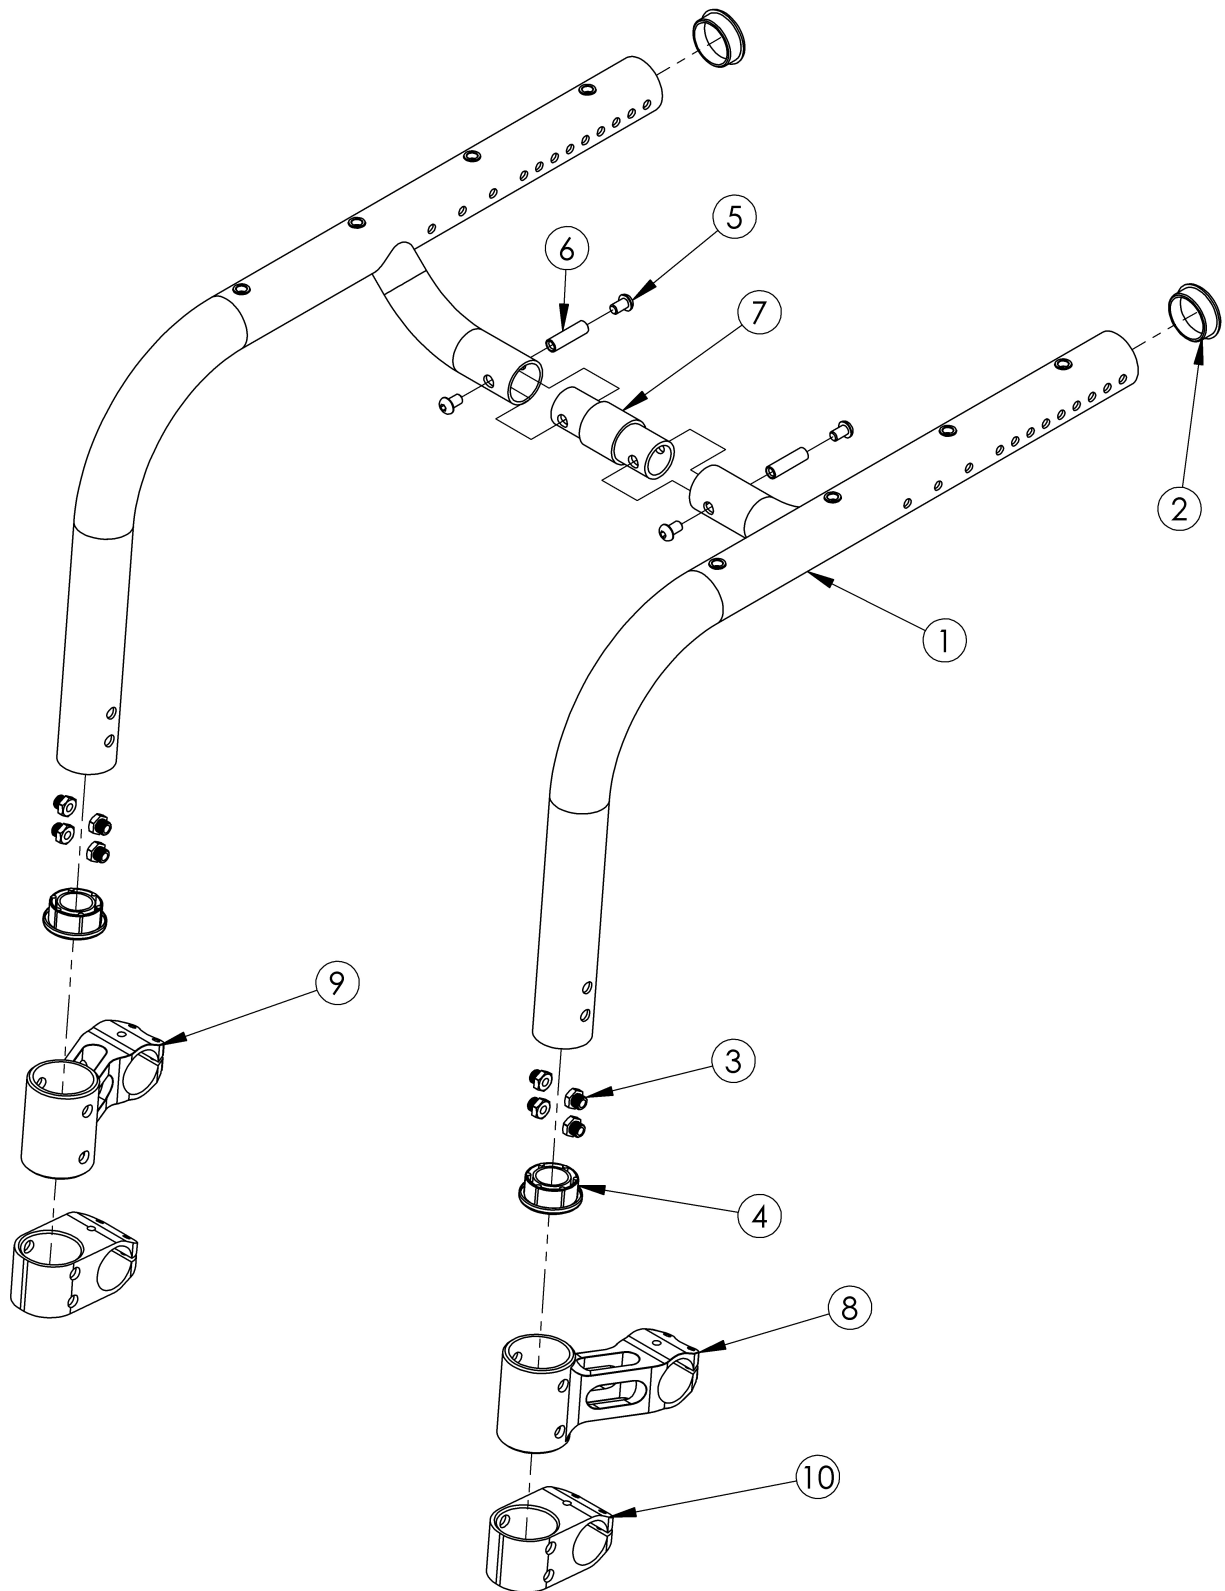

# Tsunami Little Wave XP Rigid Frame With Growth

As of April 2016, the Tsunami Little Wave XP will only be offered in the XP grow-able frame Replacement rigid frames may be quoted, but must be ordered through Customer Service. Serial number required upon order Depending on configuration, new caster mounts may be required. If transit is present, new front transit brackets may be required.

Item Number	Part Number	Description	Quantity
5, 6, 7b	501331	Connector Assembly Frame 1" w/ Hardware	1
5, 6, 7c	501332	Connector Assembly Frame 2" w/ Hardware	1
5, 6, 7d	501333	Connector Assembly Frame 3" w/ Hardware	1
2	101113	Tube End Plug 1 3/8"	4
3	000491	Caster T-Nut, RG ALX/LW XP	8
4	000490	Sleeve Footrest Plastic Rigid	2
5	100667	M6 x 12 BTN SHCS BLKZC w/Patch	4
6	000980	M6 x 27.69 Threaded Barrel	2
7a	000585	Frame Connector 0" LW/RG	1
7b	000586	Frame Connector 1" LW/RG	1
7c	000587	Frame Connector 2" LW/RG	1
7d	000588	Frame Connector 3" LW/RG	1