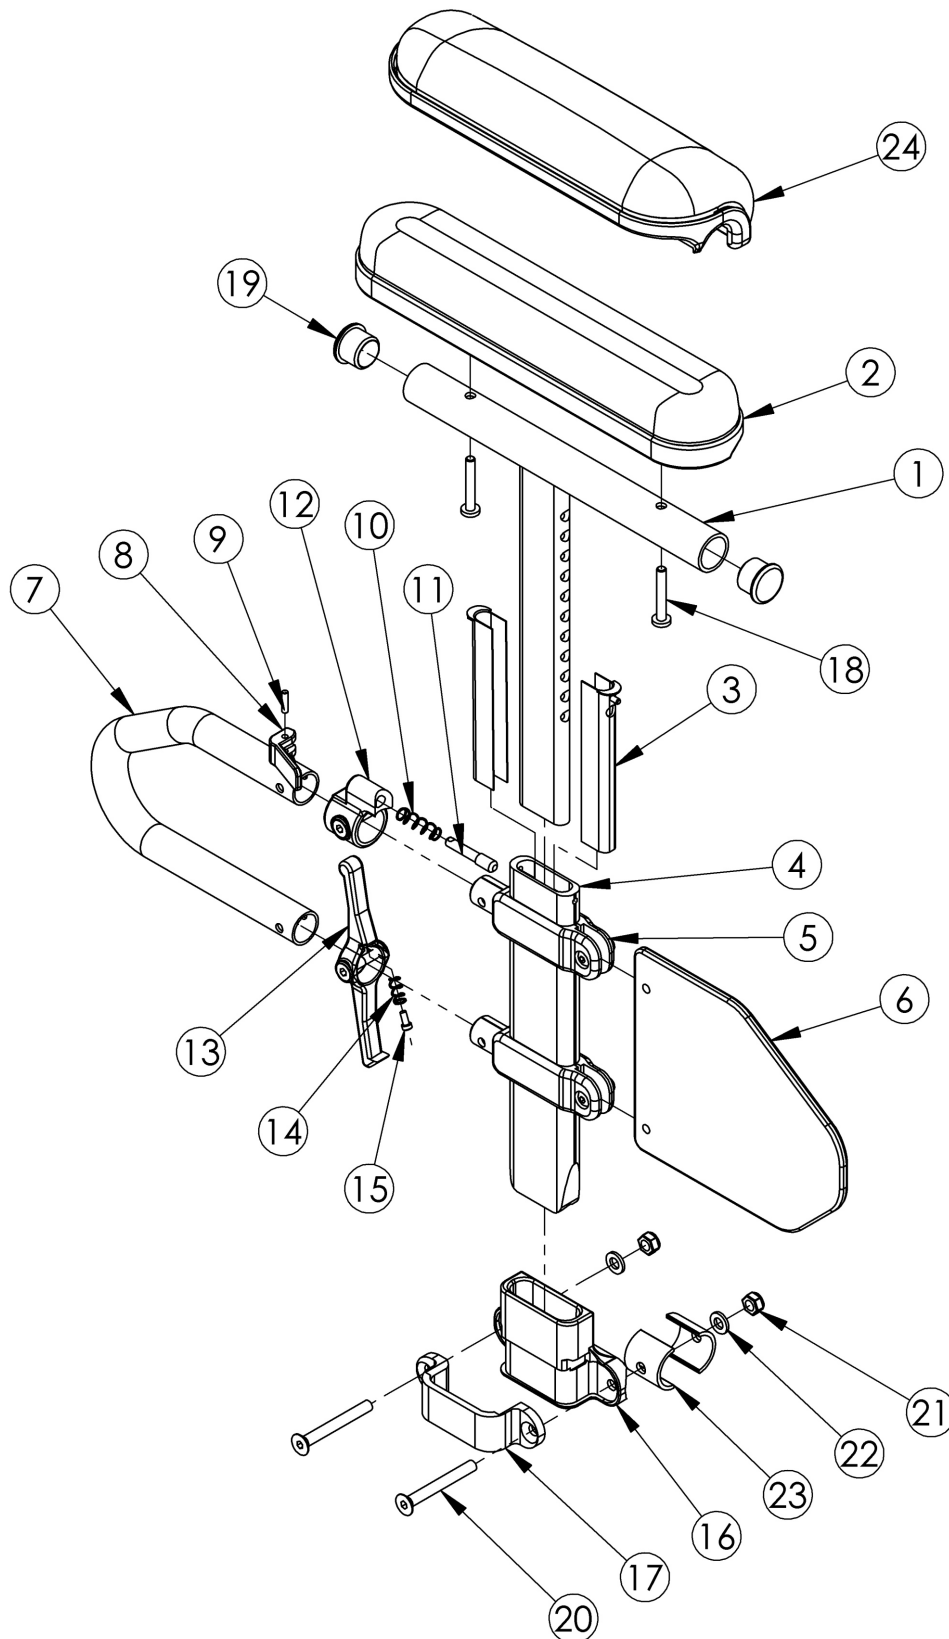

Discontinued Flip Height Adjustable T-Arm