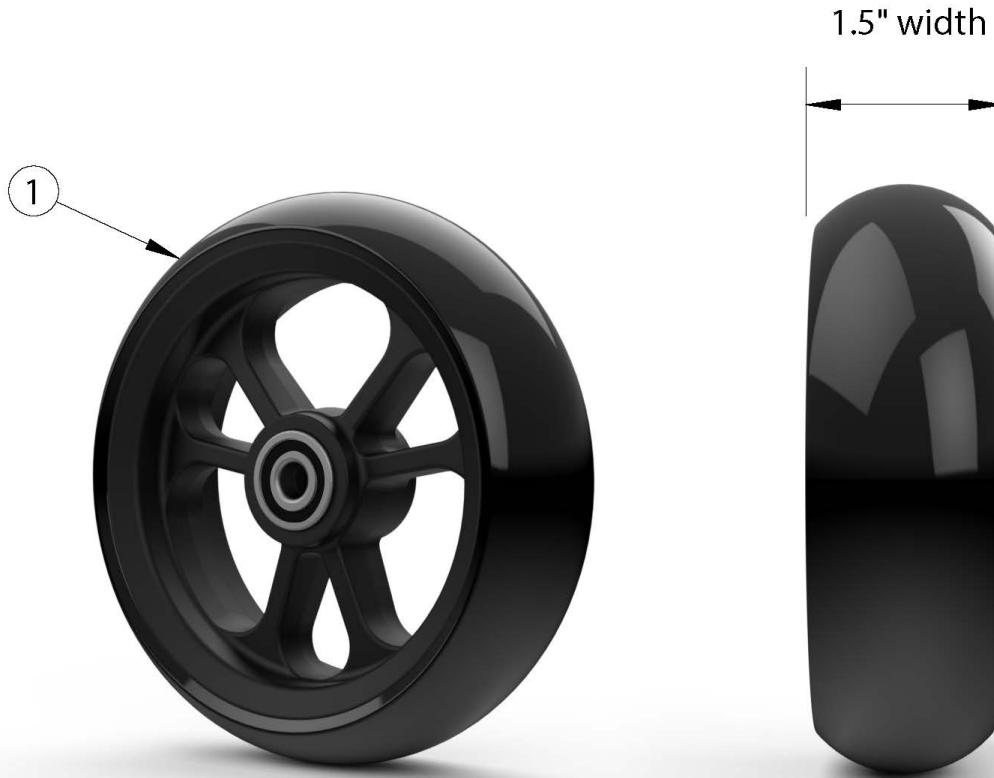

# Flip Casters - 1.5" Poly

*If changing size of casters, new forks may be needed.*

Item Number	Part Number	Description	Quantity
1a	111843	Caster 5 x 1.5" Poly <i>Replaced part numbers 100807 and 103014</i>	1
1b	111844	Caster 6 x 1.5" Poly <i>Replaced part number 100786</i>	1