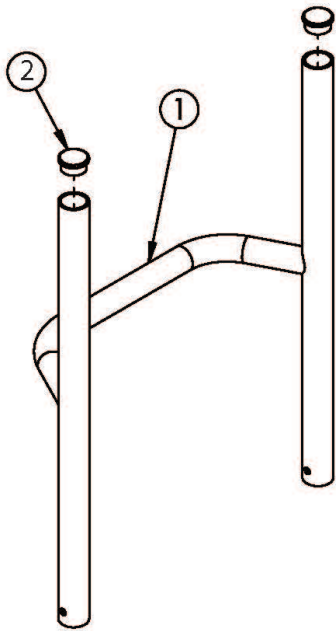

(Discontinued) Ethos / Rogue Fixed Height Backrest with Non-Adjustable Height Rigidizer Bar - Growth

Fixed Height with Omit Push Handles

Fixed Height with Push Handles

Item Number	Part Number	Description	Quantity
1a	108760	Fixed Height Rigid Backrest 5", 14" Wide <i>Used with 9" back height with standard or low profile push handles</i>	1
1b	108762	Fixed Height Rigid Backrest 6", 14" Wide <i>Used with 10" back height with standard or low profile push handles or 12" back height with fold down push handles</i>	1
1c	108764	Fixed Height Rigid Backrest 7", 14" Wide <i>Used with 9" back height with omit push handles, 11" back height with standard or low profile push handles or 13" back height with fold down push handles</i>	1
1d	108766	Fixed Height Rigid Backrest 8", 14" Wide <i>Used with 10" back height with omit push handles, 12" back height with standard or low profile push handles or 14" back height with fold down push handles</i>	1
1e	108768	Fixed Height Rigid Backrest 9", 14" Wide	1