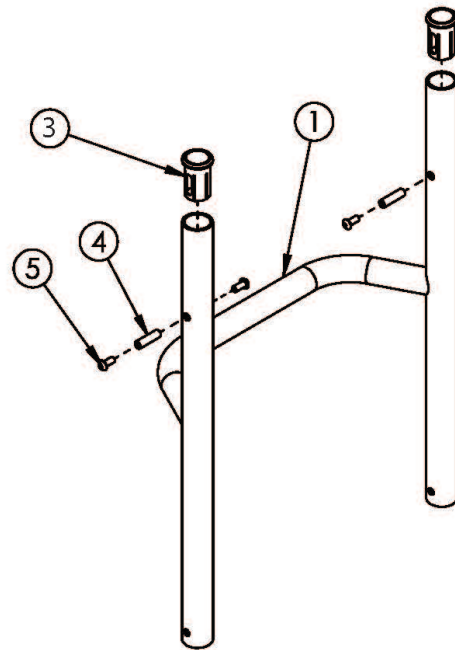

(Discontinued) Ethos / Rogue Fixed Height Backrest with Non-Adjustable Height Rigidizer Bar - Growth

Fixed Height with Omit Push Handles

Fixed Height with Push Handles

Item Number	Part Number	Description	Quantity
1a	108760	Fixed Height Rigid Backrest 5", 14" Wide <i>Used with 9" back height with standard or low profile push handles</i>	1
1b	108762	Fixed Height Rigid Backrest 6", 14" Wide <i>Used with 10" back height with standard or low profile push handles or 12" back height with fold down push handles</i>	1
1c	108764	Fixed Height Rigid Backrest 7", 14" Wide <i>Used with 9" back height with omit push handles, 11" back height with standard or low profile push handles or 13" back height with fold down push handles</i>	1
1d	108766	Fixed Height Rigid Backrest 8", 14" Wide <i>Used with 10" back height with omit push handles, 12" back height with standard or low profile push handles or 14" back height with fold down push handles</i>	1
1e	108768	Fixed Height Rigid Backrest 9", 14" Wide	1