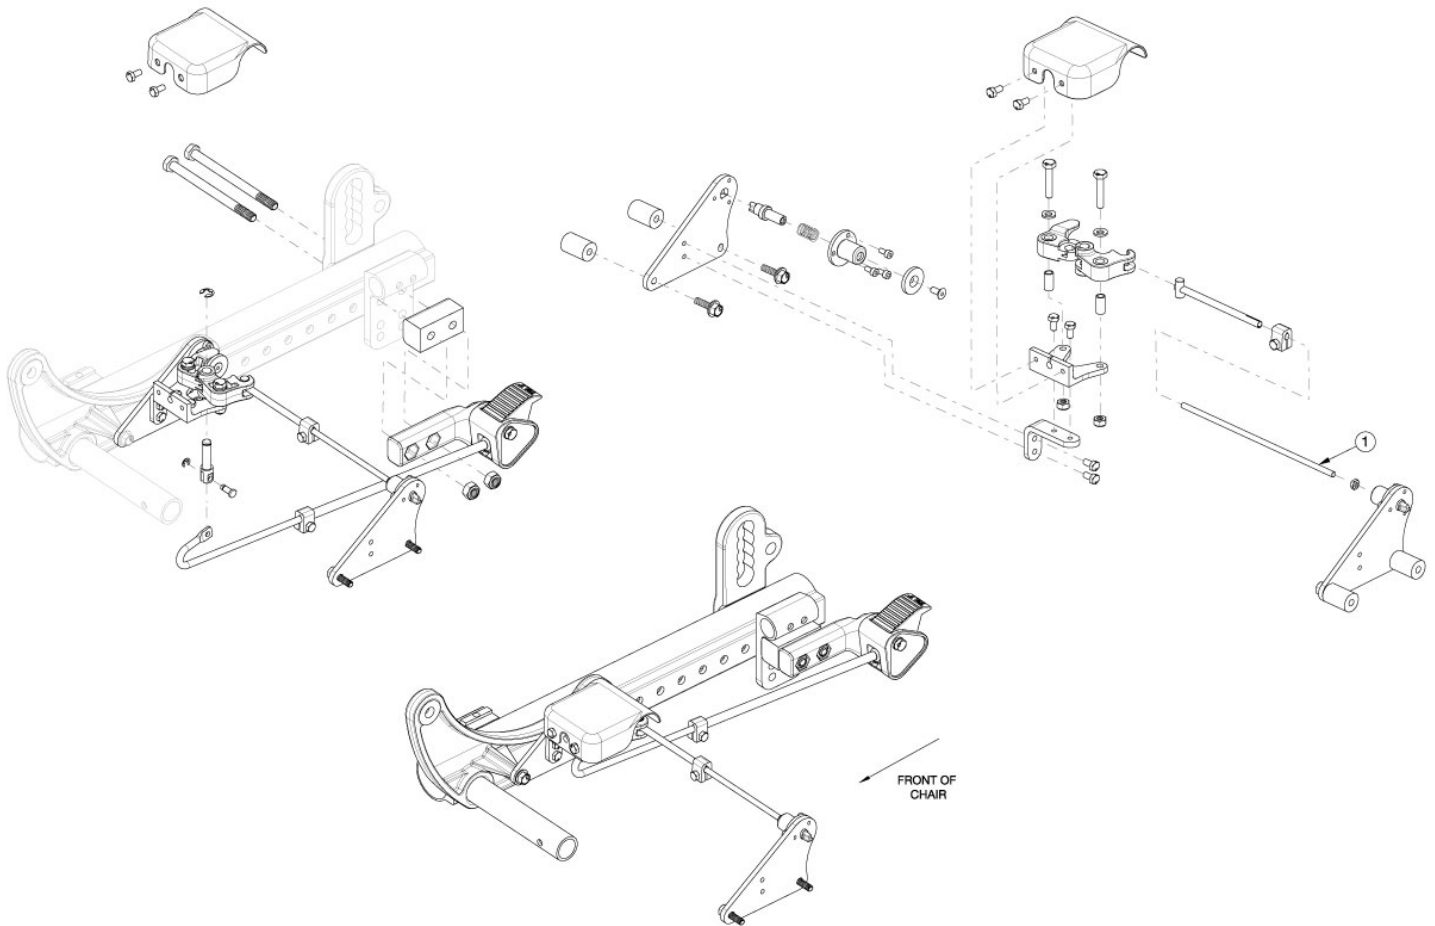

Focus CR Foot Tilt Mechanism - Growth

Item Number	Part Number	Description	Quantity
1a	004295	Rod, Slave, Small, 4.96" <i>Accommodates 14" - 18" Widths</i>	1
1b	004296	Rod, Slave, Medium, 6.96" <i>Accommodates 16" - 20" Widths</i>	1
1c	004297	Rod, Slave, Large, 8.96" <i>Accommodates 18" - 22" Widths</i>	1
1d	112564	Rod, Slave, X-Large, 10.96" <i>Accommodates 23" - 24" Widths</i>	1