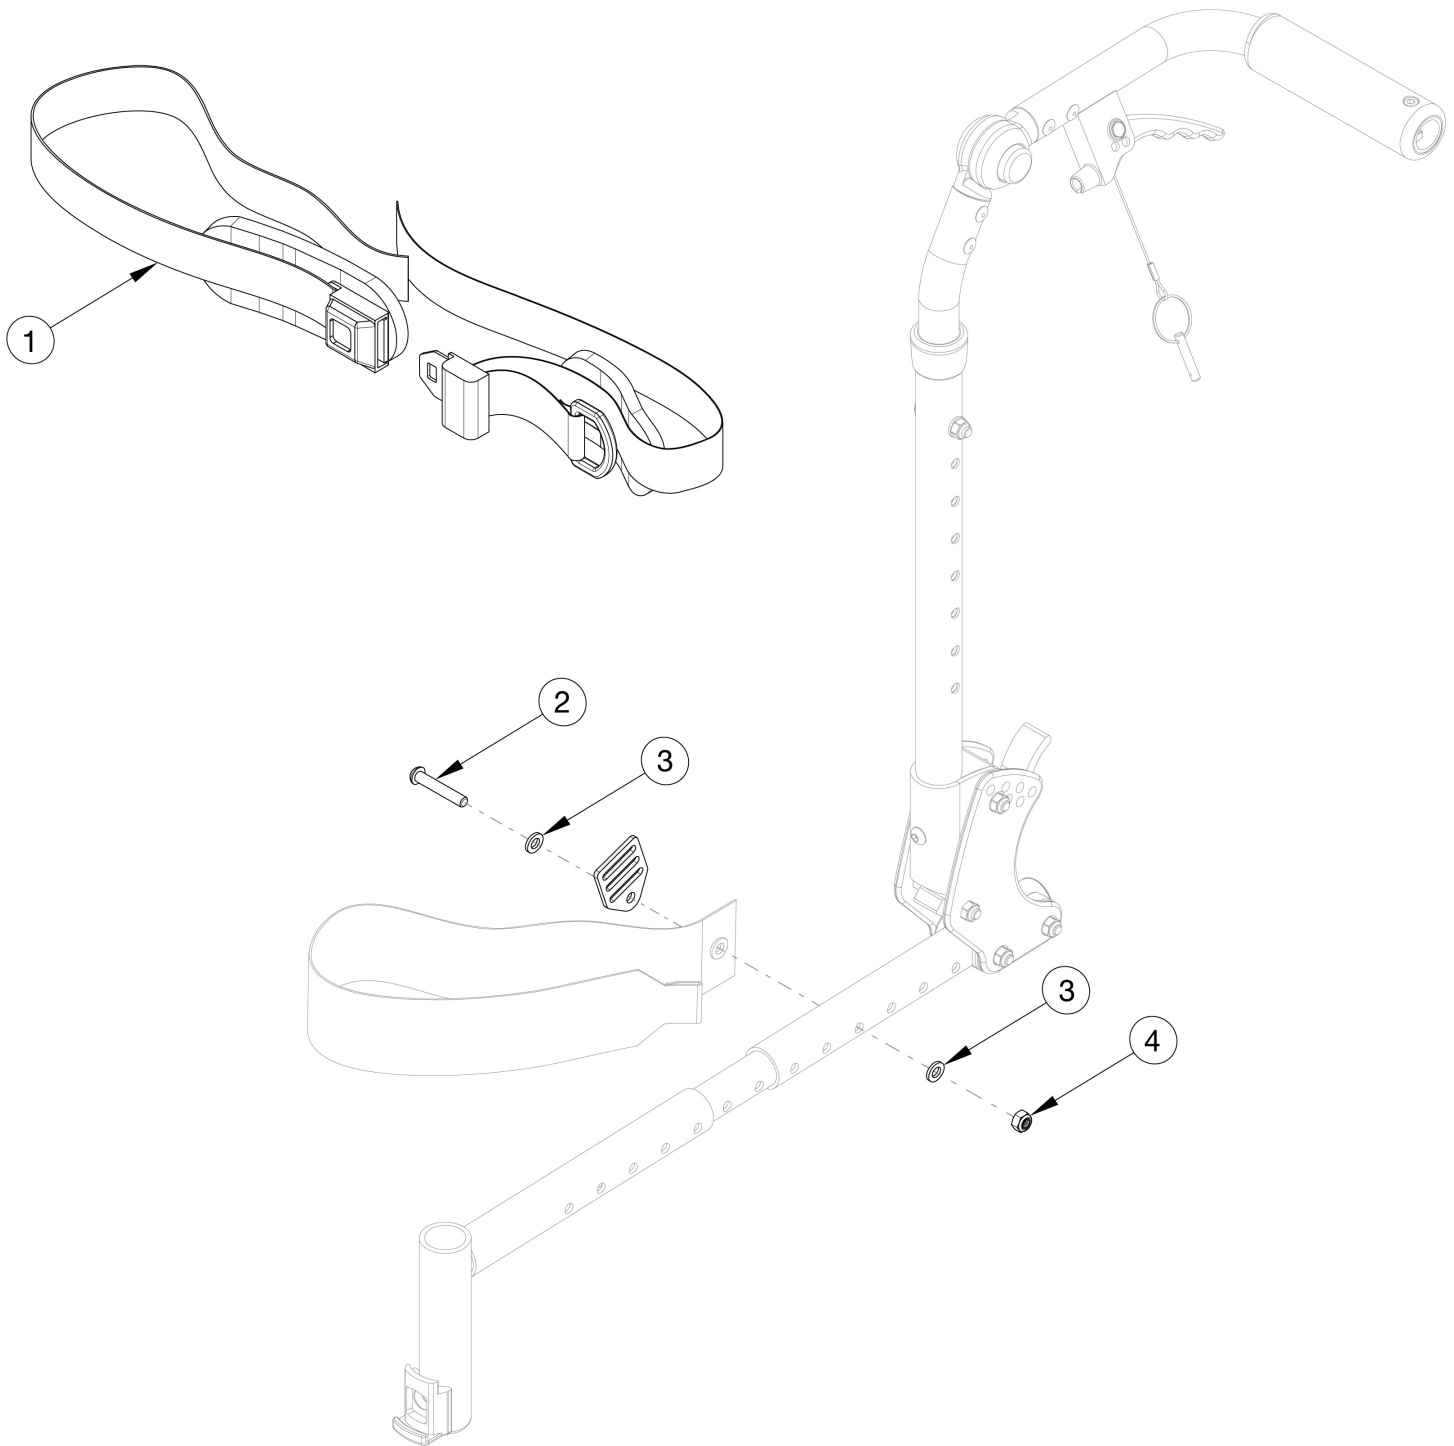

Liberty Pelvic Positioning Belts - 1.5" Padded Auto Buckle with Hardware

Item Number	Part Number	Description	Quantity
1	100958	Belt Pelvic Positioning 1.5" Auto Buckle Padded 56"	1
2 - 4	102919	Seat Belt Mounting Hardware Flip / Liberty / Arc (PAIR)	1