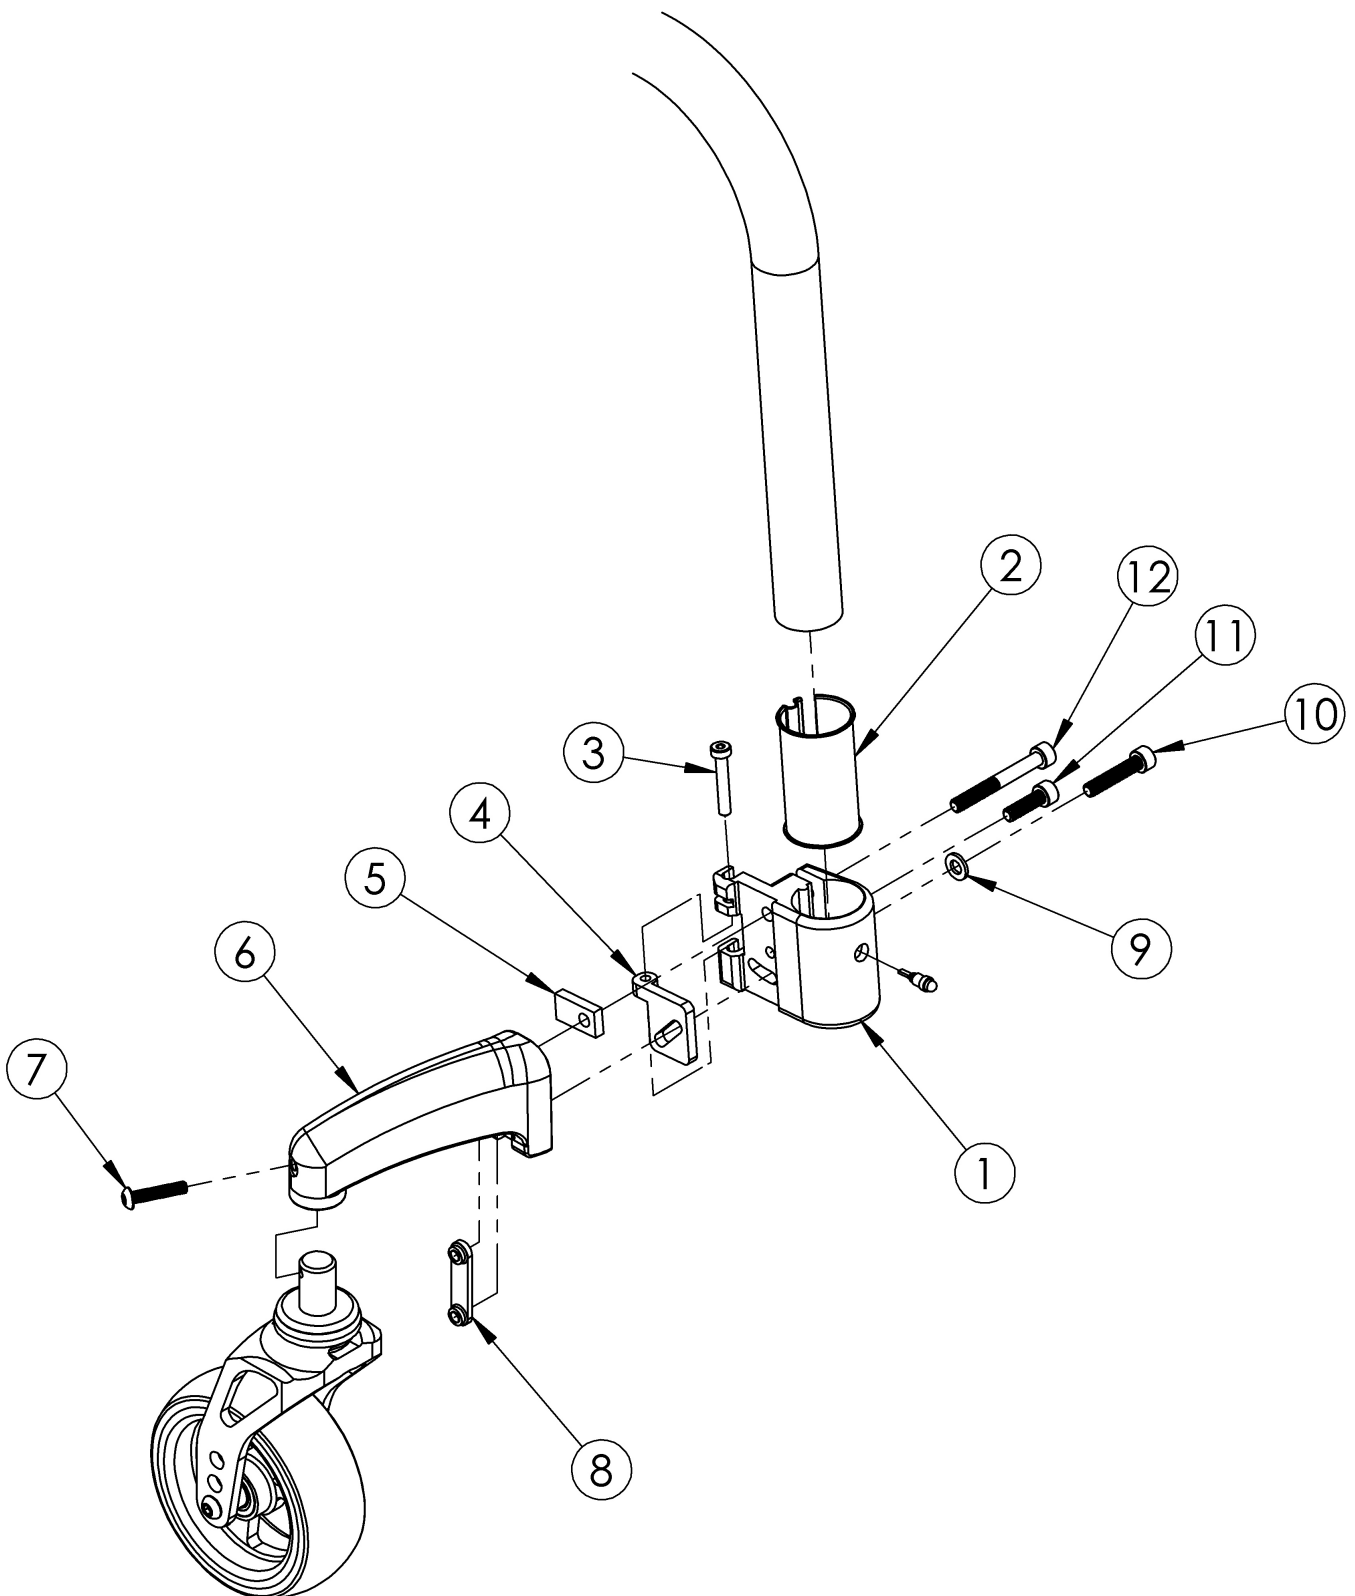

Discontinued Clik Caster Mount

This design discontinued June 1st, 2016

Item Number	Part Number	Description	Quantity	Retail
1a	002074	Caster Arm Mount Right LW	1	\$37.52
1b	002075	Caster Arm Mount Left LW	1	\$37.52
2	002079	Caster Mount Sleeve LW	1	\$1.61
3	102667	M5 X 30 LHCS BK ZC FULL THREAD	1	\$6.30
6a	002561_ _ _ _	Caster Arm Short Right Klik <i>Used with 3" and 4" casters</i>	1	\$48.25
6b	002562_ _ _ _	Caster Arm Short Left Klik <i>Used with 3" and 4" casters</i>	1	\$48.25
6c	002069_ _ _ _	Caster Arm Medium Right Klik <i>Used with 5" casters</i>	1	\$46.84 - \$48.25
6d	002070_ _ _ _	Caster Arm Medium Left Klik <i>Used with 5" casters</i>	1	\$46.84 - \$48.25
6e	002071_ _ _ _	Caster Arm Long Right Klik <i>Used with 6" casters</i>	1	\$48.25
6f	002072_ _ _ _	Caster Arm Long Left Klik <i>Used with 6" casters</i>	1	\$48.25
7	102616	M5 X 25 BHCS BLK ZC	1	\$1.05
8	002462	M6 X 1.0 Dual Hole Nut	1	\$24.65
9	100746	M6 Flat Washer Blk Zn	1	\$1.58
10	102627	M6 X 30 SHCS BLK ZC	1	\$1.05
11	101180	M6 x 20 SHCS BLK ZC	1	\$2.10
12	101472	M6 x 45 SHCS BLK ZC	1	\$1.58