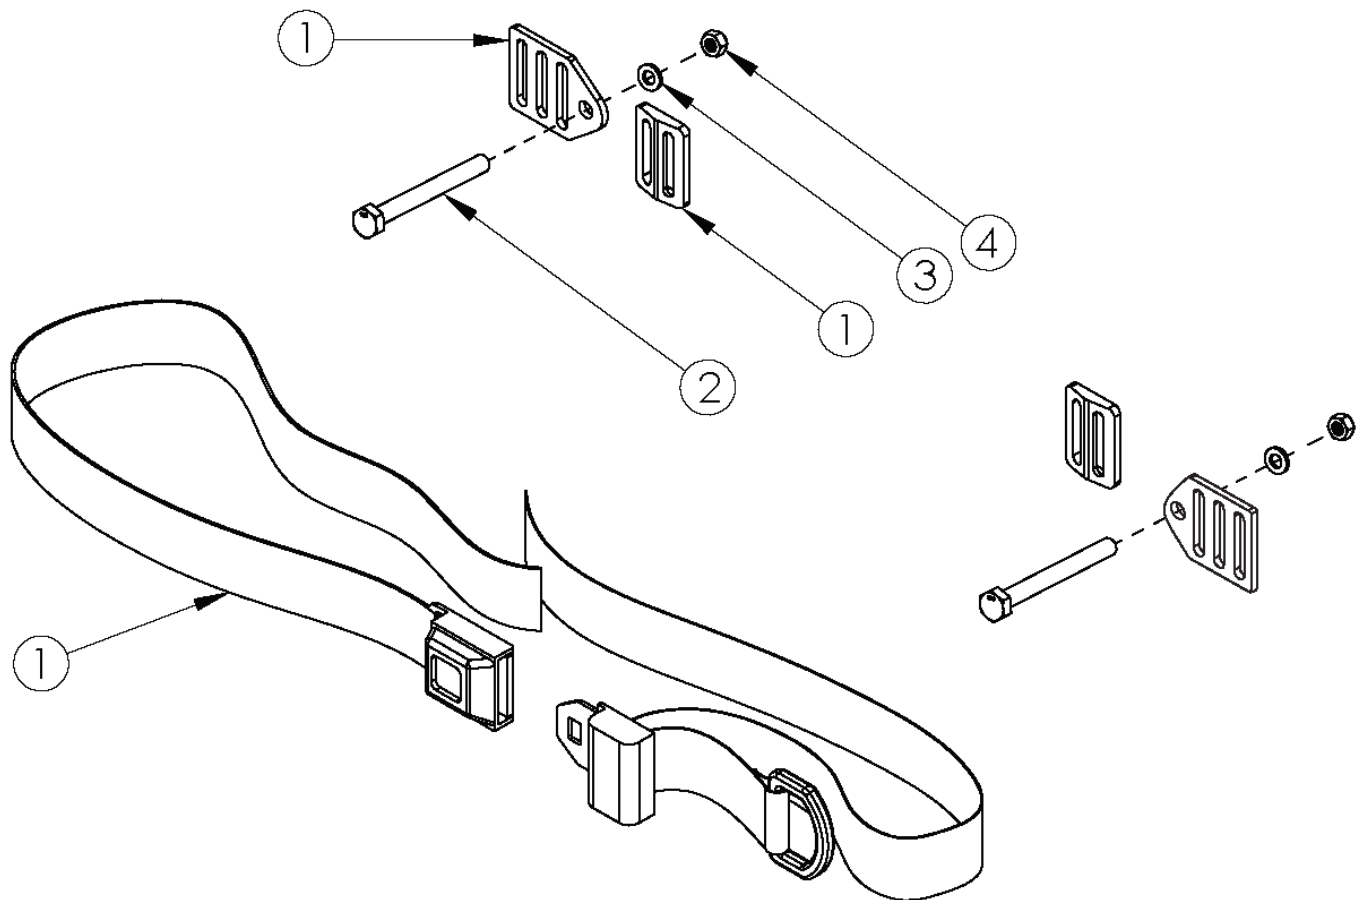

Catalyst E Pelvic Positioning Belts - 1.5" Auto Buckle

Item Number	Part Number	Description	Quantity
1a, 2, 3, 4	111386	Belt Pelvic Positioning 1.5" Auto Buckle 56", Catalyst/Spark <i>Used with seat widths up to 20" and standard weight capacity</i>	1
1b, 2, 3, 4	111391	Belt Pelvic Positioning 1.5" Auto Buckle 60", Catalyst/Spark <i>Used with 21"-22" seat widths and all heavy duty</i>	1
1a	100595	Belt Pelvic Positioning 1.5" Auto Buckle 56"	1
1b	100847	Belt Pelvic Positioning 1.5" Auto Buckle 60"	1
2	100681	M6 x 40 CLS8.8 DIN931 HHCS ZC	2
3	100746	M6 Flat Washer Blk Zn	2
4	100658	M6 Nylock Nut Blk Zn	2