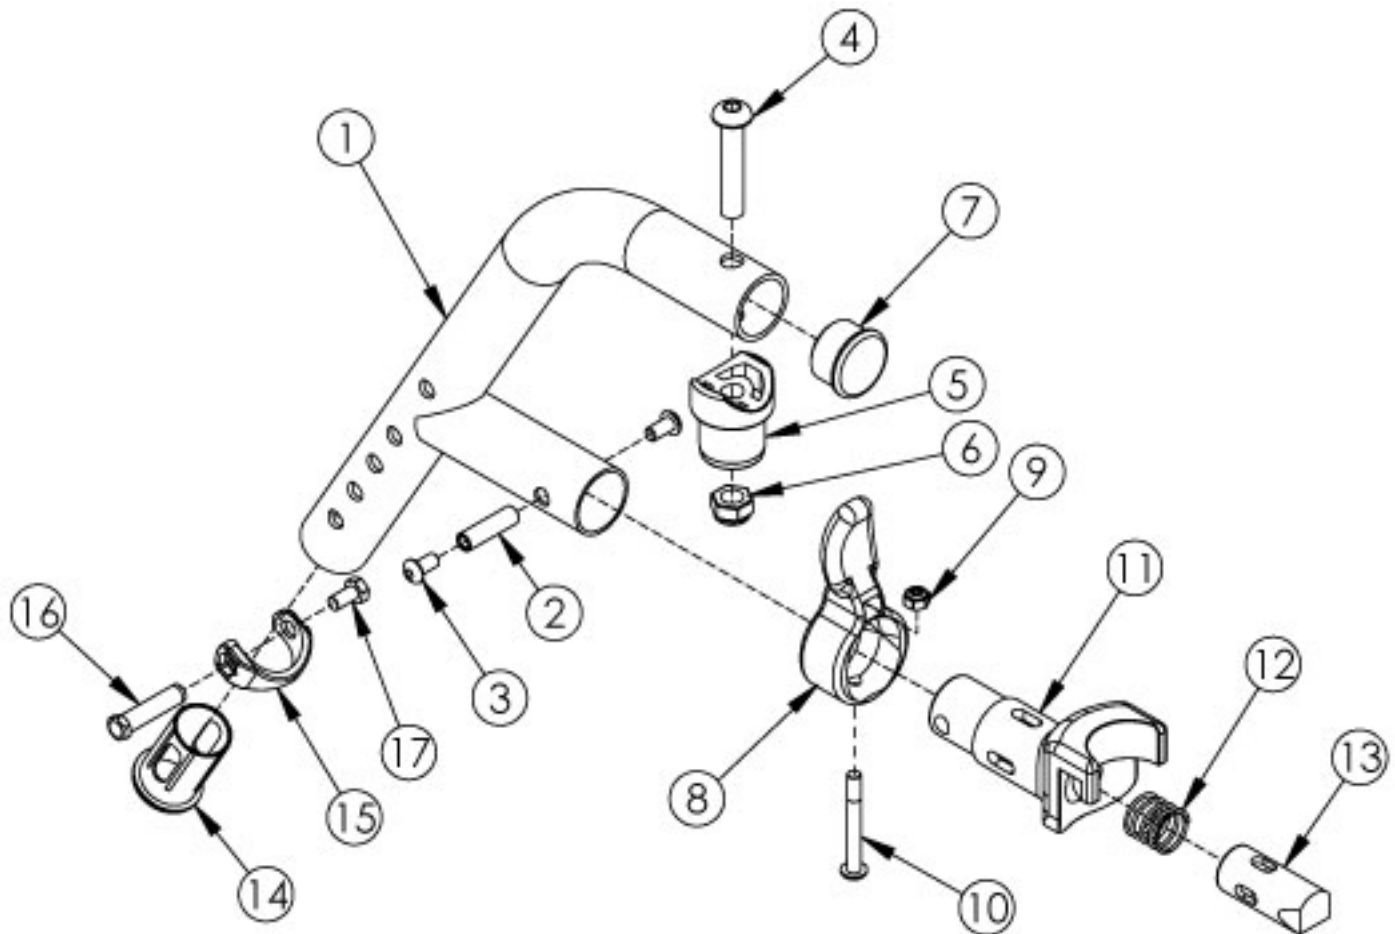

# Liberty 60 Degree Extension Mount Hanger

Please Note: If chair was built with hangers omitted, then latch blocks need to be ordered with hangers. Please reference the "Seat Frame" parts manual page.

Item Number	Part Number	Description	Quantity
1, 7, 14	100421_ _ _	Hanger Tube Assm 60 Extension Mount _ _ _	1
1-17	504633_ _ _	Hanger Assm 60 Extension Mount 4-Way - In-Line	1
1-17	504655_ _ _	Hanger Assm 60 Extension Mount 4-Way - Out Left	1
1-17	504656_ _ _	Hanger Assm 60 Extension Mount 4-Way - Out Right	1
8-13	003225	Assembled 4-Way In Line Hanger Release	1
8-13	003225INST	Assembled 4-Way In Line Hanger Release with Instruction	1
8-13	003643	Assembled 4-Way Out Hanger Release, Left	1
8-13	003643INST	Assembled 4-Way Out Hanger Release, Left with Instruction	1
8-13	003642	Assembled 4-Way Out Hanger Release, Right	1

Item Number	Part Number	Description	Quantity
8-13	003642INST	Assembled 4-Way Out Hanger Release, Right with Instruction	1
2	000073	M5 x 24 Threaded Barrel	1
3	100669	M5 x 10 BTN SHCS BLKZC w/Patch	2
4	100673	M8 x 45 BTN SHCS BLKZC	1
5	000032	Footrest Hanger Pivot Saddle	1
6	100659	M8 Nylock Nut Blk Zn	1
7	100804	Tube End Plug 1"	1
8	003228	Hanger Latch, 4-Way, Lever	1
8	003228INST	Hanger Latch, 4-Way, Lever with Instruction	1
9	100657	M5 Nylock Nut Blk Zn	1
10	001374	M5 x 40 BHCS P/THD BLKZC	1
11	003226	Hanger Latch Bracket	1
11	003226INST	Hanger Latch Bracket with 4-way Release Instruction	1
12	000119	Hanger Spring	1
13	003227	Hanger Latch Pin	1
13	003227INST	Hanger Latch Pin with 4-Way Release Instruction	1
14	000034	Sleeve 3/4" x 1 1/2"	1
15	000988	Fastener Retainer	1
16	000987	Threaded Fastener	1
17	200427	M5 x 10 CLS8.8 HHCS ZC w/Patch DIN933	1