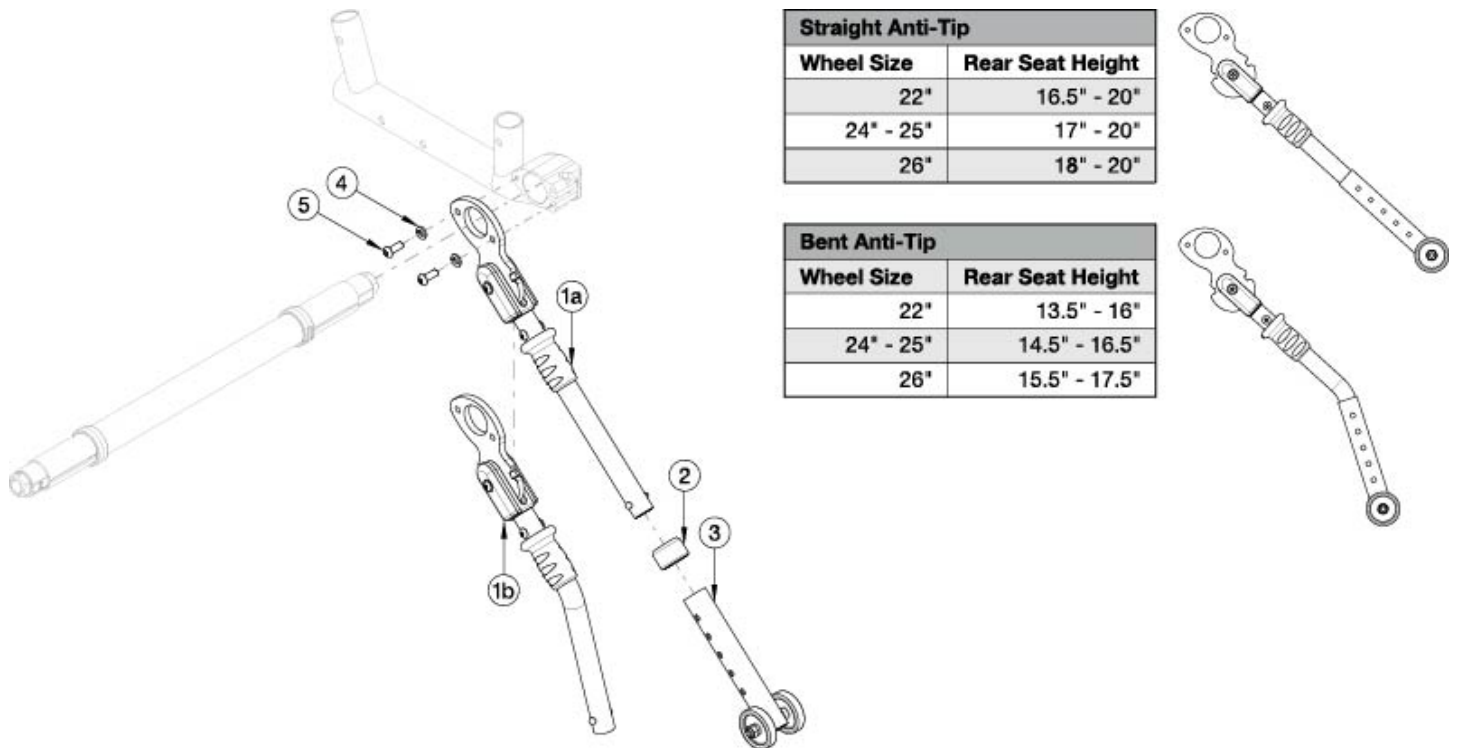

Ethos User Activated Anti-Tip

Straight Anti-Tip	
Wheel Size	Rear Seat Height
22"	16.5" - 20"
24" - 25"	17" - 20"
26"	18" - 20"

Bent Anti-Tip	
Wheel Size	Rear Seat Height
22"	13.5" - 16"
24" - 25"	14.5" - 16.5"
26"	15.5" - 17.5"

A pair of User Activated Anti-Tips is not available if a tipping lever is present

Item Number	Part Number	Description	Quantity
1a, 2-5	108098	User Activated Anti-Tip Assembly Straight Single Ethos	1
1a, 2-5	108099	User Activated Anti-Tip Assembly Straight PAIR Ethos	1
1b, 2-5	108100	User Activated Anti-Tip Assembly Bent Single Ethos	1
1b, 2-5	108101	User Activated Anti-Tip Assembly Bent PAIR Ethos	1
1a	004350	Anti-Tip Upper Assembly Straight User Activated Ethos	1
1b	004351	Anti-Tip Upper Assembly Bent User Activated Ethos	1
1, 2, 10, 12	119668	Anti-Tip Lower Assembly	1
2	004306	Anti-Tip Anti Rattle Bushing	1
4	101835	M6 Lock Washer Blk Zn	2
5	101721	M6 X 16 Btn Shcs W/ Patch	2