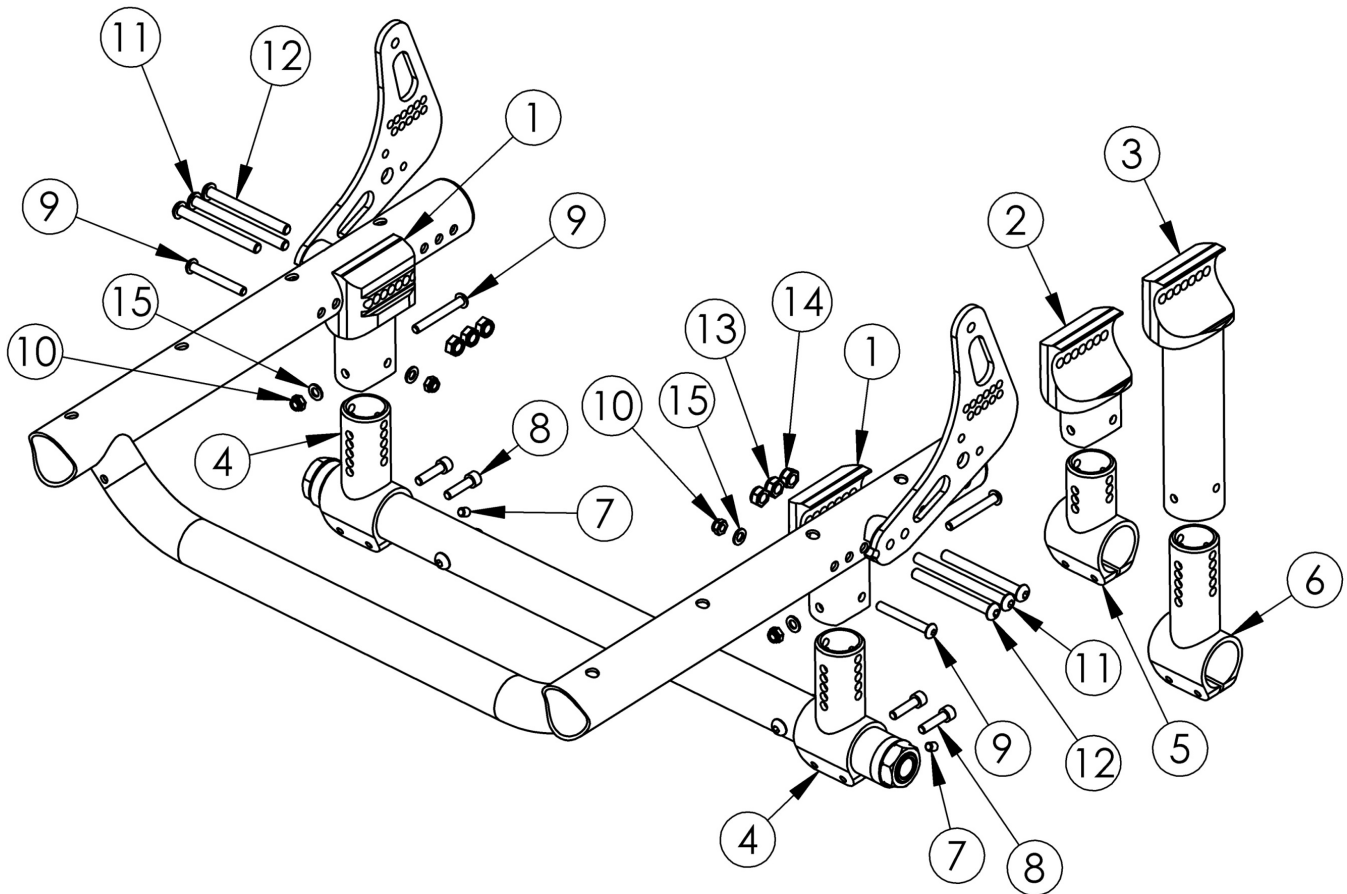

# Rogue ALX Standard Tower Index Mount (Formerly Tsunami)

Replacement Camber Mount Towers may be quoted, but must be ordered through Customer Service

Item Number	Part Number	Description	Quantity
1	000406	Camber Mount Tower Medium, RG ALX	1
2	000405	Camber Mount Tower Short, RG ALX	1
3	000407	Camber Mount Tower Tall, RG ALX	1
4	000412	Camber Mount Tower Clamp Medium, RG ALX	1
5	000411	Camber Mount Tower Clamp Short, RG ALX	1
6	000413	Camber Mount Tower Clamp Tall, RG ALX	1
7	105015	M5 X 6 DIN914 SSS CONE PT PLN	1
8	101120	M5 x 16 SHCS BLZ	2
9	101563	M5 x 42 Low SHCS PT BLKZC	2

Item Number	Part Number	Description	Quantity
10	100657	M5 Nylock Nut Blk Zn	2
11	107138	M6 x 65, BHCS, P/THD BLZ	1
12	003232	M6 x 55 BHCS Blk Zc	2
13	101456	M6 Ovl Top L/N ZC	1
14	100658	M6 Nylock Nut Blk Zn	2
15	101856	Flat Washer, M5, Blk Zn	4