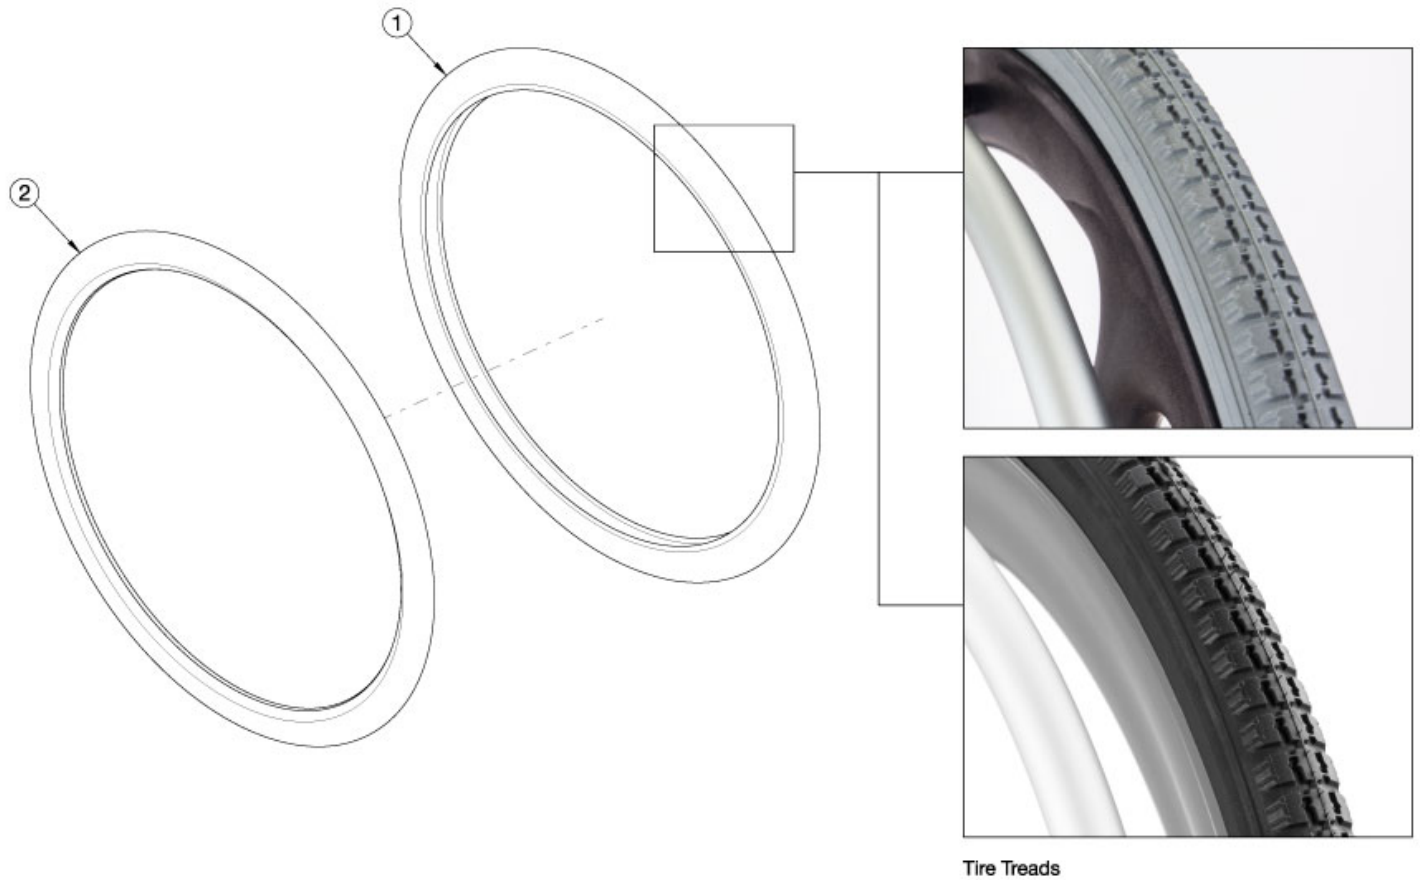

# Catalyst E Tires - Pneumatic with Airless Insert

Please note tab mounted handrims must be installed prior to the tire being installed.

Item Number	Part Number	Description	Quantity
1a, 2a	118155	Tire 20" x 1 3/8" Pneumatic (Black) and Airless Insert Kit	1
1b, 2b	118209	Tire 22" x 1 3/8" Pneumatic (Black) and Airless Insert Kit	1
1c, 2c	118217	Tire 24" x 1 3/8" Pneumatic (Black) and Airless Insert Kit	1
1d, 2d	120637	Tire 26" x 1 3/8" Pneumatic (Black) and Airless Insert Kit	1
1a	116843	Tire 20" x 1 3/8" Pneumatic, Black	1
1b	116735	Tire 22" x 1 3/8" Pneumatic, Black <i>Replacement for part number 100634</i>	1
1c	116736	Tire 24" x 1 3/8" Pneumatic, Black <i>Replacement for part number 100635</i>	1
1d	116844	Tire 26" x 1 3/8" Pneumatic, Black <i>Replacement for part number 100636</i>	1