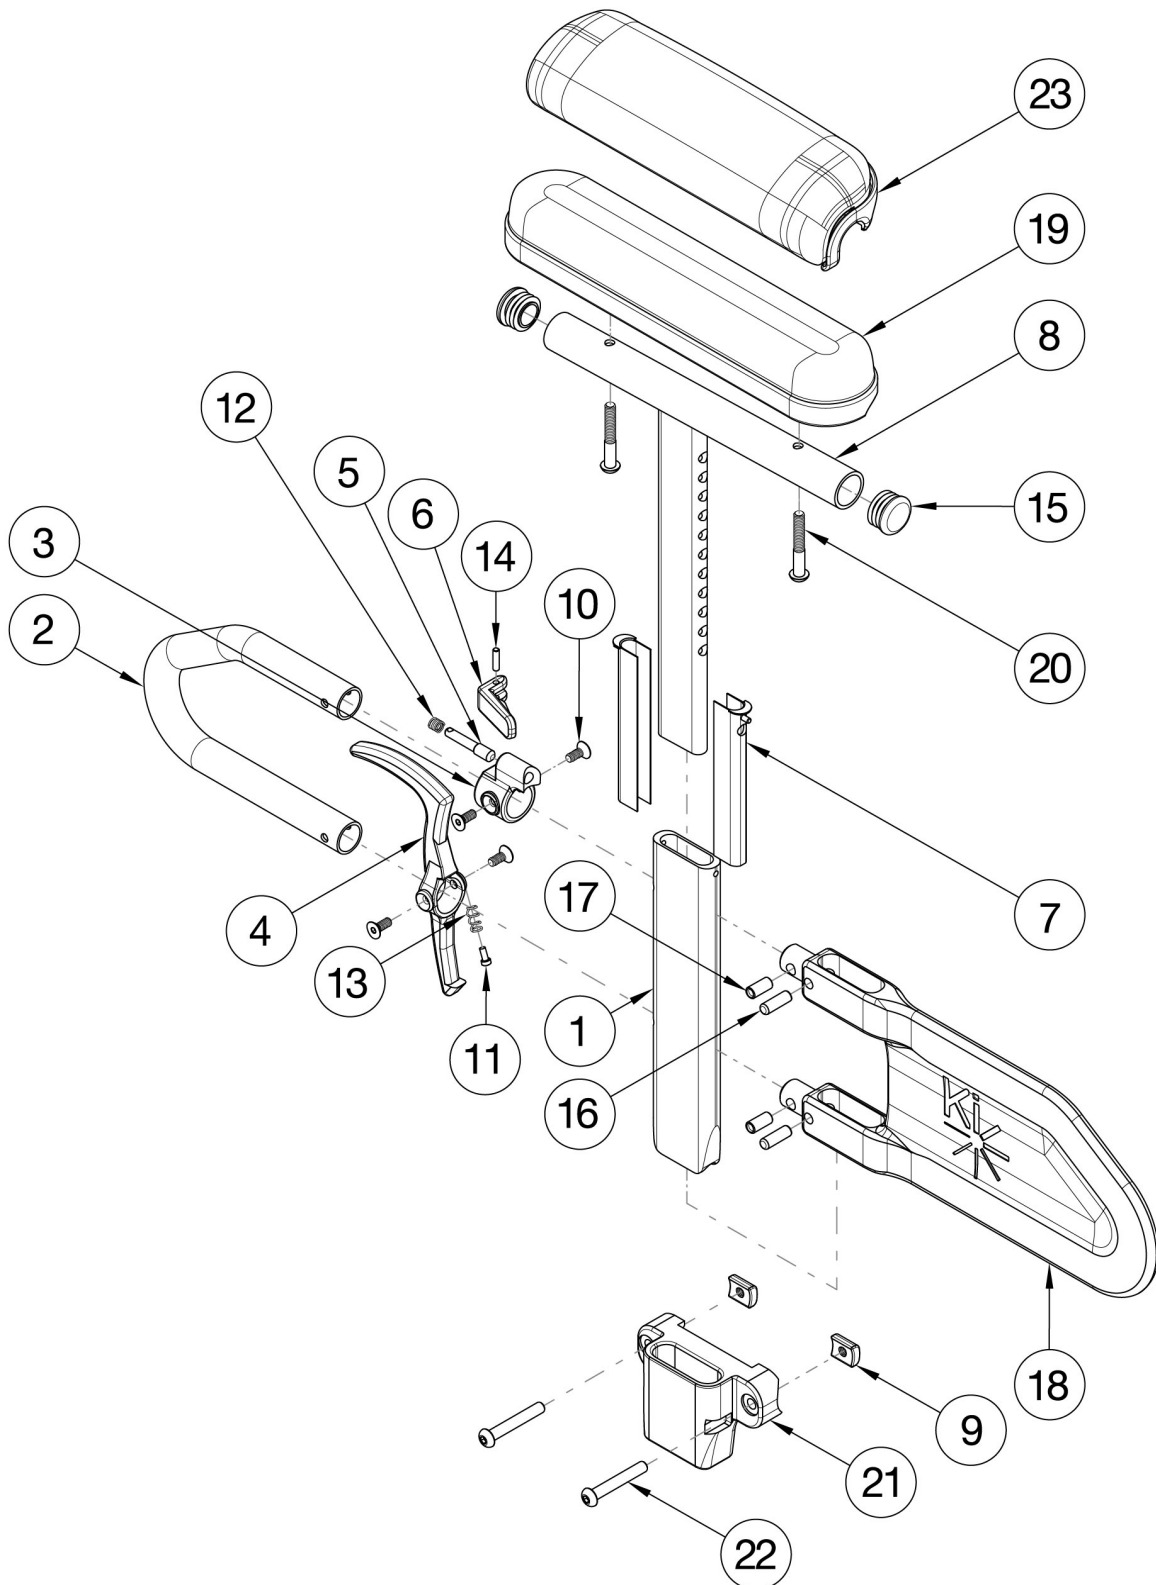

Catalyst E Armrests - Height Adjustable T-Arm

Short assemblies used with 14 - 17 Seat Depths. Long assemblies used with 18" - 20" Seat Depths. If retrofitting, Receivers are needed.

Item Number	Part Number	Description	Quantity
1-7, 8a, 9-18a, 19a, 20a, 21, 22, 24, 25	115892	Height Adj T-Arm Assm w/ Long Side Shield and Standard Pad Full, 1" Receiver, Catalyst E	1
1-7, 8a, 9-18a, 19a, 20a, 21, 22, 24, 25	115893	Height Adj T-Arm Assm w/ Long Side Shield and Standard Pad Full, 1" Receiver, Catalyst E, PAIR	1
1-7, 8a, 9-18b, 19a, 20a, 21, 22, 24, 25	115894	Height Adj T-Arm Assm w/ Short Side Shield and Standard Pad Full, 1" Receiver, Catalyst E	1
1-7, 8a, 9-18b, 19a, 20a, 21, 22, 24, 25	115895	Height Adj T-Arm Assm w/ Short Side Shield and Standard Pad Full, 1" Receiver, Catalyst E, PAIR	1
1-7, 8a, 9-18a, 19b, 20a, 21, 22, 24, 25	115896	Height Adj T-Arm Assm w/ Long Side Shield and Standard Pad Desk, 1" Receiver, Catalyst E	1
1-7, 8a, 9-18a, 19b, 20a, 21, 22, 24, 25	115897	Height Adj T-Arm Assm w/ Long Side Shield and Standard Pad Desk, 1" Receiver, Catalyst E, PAIR	1
1-7, 8a, 9-18b, 19b, 20a, 21, 22, 24, 25	115898	Height Adj T-Arm Assm w/ Short Side Shield and Standard Pad Desk, 1" Receiver, Catalyst E	1
1-7, 8a, 9-18b, 19b, 20a, 21, 22, 24, 25	115899	Height Adj T-Arm Assm w/ Short Side Shield and Standard Pad Desk, 1" Receiver, Catalyst E, PAIR	1
1-7, 8a, 9-18a, 20b, 21, 22, 23a, 24, 25	115900	Height Adj T-Arm Assm w/ Long Side Shield and Waterfall Pad Full, 1" Receiver, Catalyst E	1
1-7, 8a, 9-18a, 20b, 21, 22, 23a, 24, 25	115901	Height Adj T-Arm Assm w/ Long Side Shield and Waterfall Pad Full, 1" Receiver, Catalyst E, PAIR	1
1-7, 8a, 9-18b, 20b, 21, 22, 23a, 24, 25	115902	Height Adj T-Arm Assm w/ Short Side Shield and Waterfall Pad Full, 1" Receiver, Catalyst E	1
1-7, 8a, 9-18b, 20b, 21, 22, 23a, 24, 25	115903	Height Adj T-Arm Assm w/ Short Side Shield and Waterfall Pad Full, 1" Receiver, Catalyst E, PAIR	1
1-7, 8a, 9-18a, 20b, 21, 22, 23b, 24, 25	115904	Height Adj T-Arm Assm w/ Long Side Shield and Waterfall Pad Desk, 1" Receiver, Catalyst E	1
1-7, 8a, 9-18a, 20b, 21, 22, 23b, 24, 25	115905	Height Adj T-Arm Assm w/ Long Side Shield and Waterfall Pad Desk, 1" Receiver, Catalyst E, PAIR	1
1-7, 8a, 9-18b, 20b, 21, 22, 23b, 24, 25	115906	Height Adj T-Arm Assm w/ Short Side Shield and Waterfall Pad Desk, 1" Receiver, Catalyst E	1
1-7, 8a, 9-18b, 20b, 21, 22, 23b, 24, 25	115907	Height Adj T-Arm Assm w/ Short Side Shield and Waterfall Pad Desk, 1" Receiver, Catalyst E, PAIR	1
1-7, 8a, 10-18a, 19a, 20a	505491	Height Adj T-Arm Assm w/ Long Side Shield and Standard Pad Full	1
1-7, 8a, 10-18a, 19a, 20a	505492	Height Adj T-Arm Assm w/ Long Side Shield and Standard Pad Full, PAIR	1