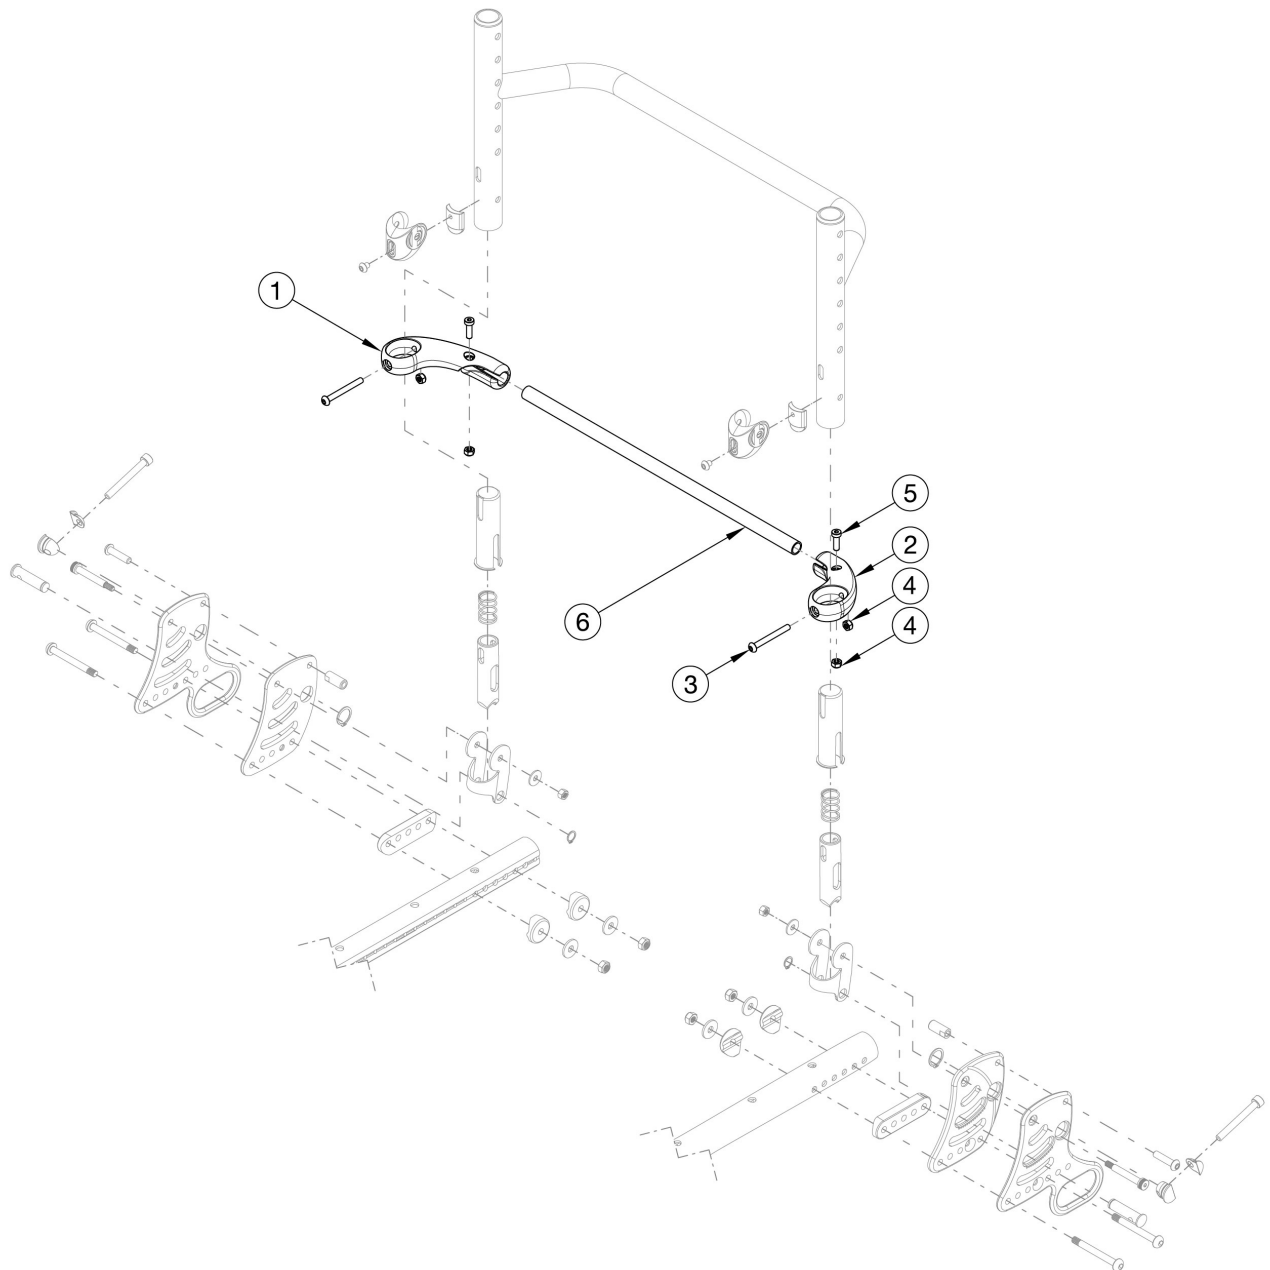

# Ethos Backrest Mount and Hardware - Growth

Utilize this page if chair has Rigid Locking Fold Down Back.

Item Number	Part Number	Description	Quantity
1 - 5, 6a	116879	Backrest Actuation Bar Subassembly w/ Release Levers and Fasteners, 12" Wide, Black	1
1 - 5, 6b	116880	Backrest Actuation Bar Subassembly w/ Release Levers and Fasteners, 13" Wide, Black	1
1 - 5, 6c	116881	Backrest Actuation Bar Subassembly w/ Release Levers and Fasteners, 14" Wide, Black	1