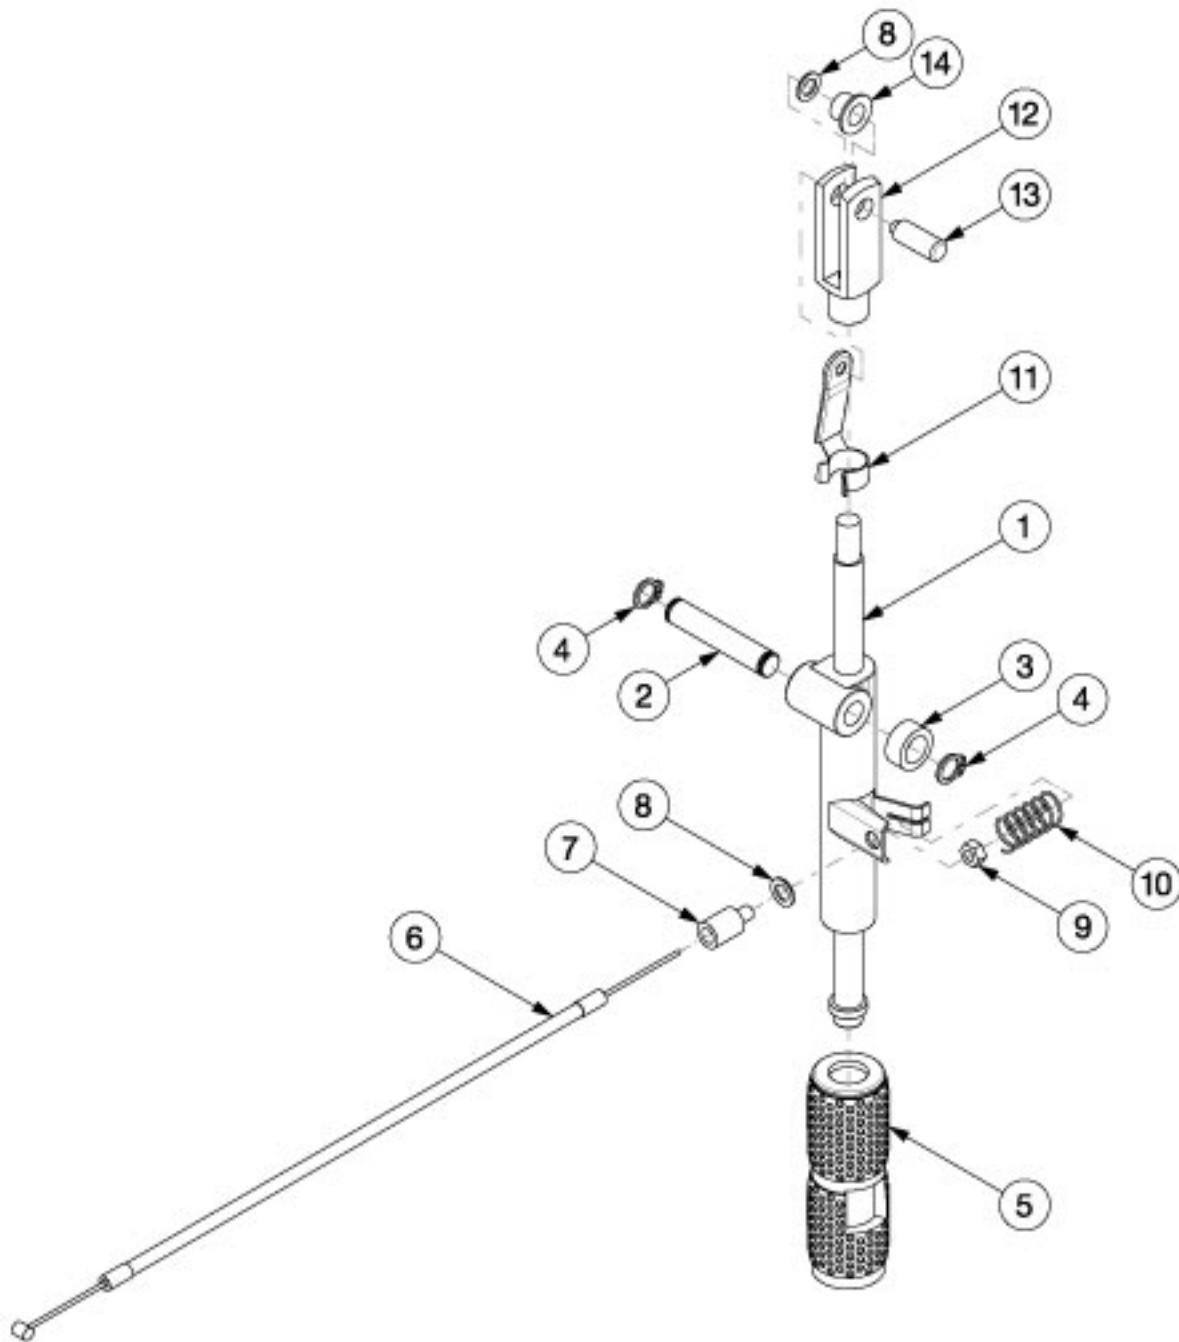

Tyke Mechlock and Cable

Item Number	Part Number	Description	Quantity
1-14	113468	Tilt Mechlock and Cable, Tyke	1