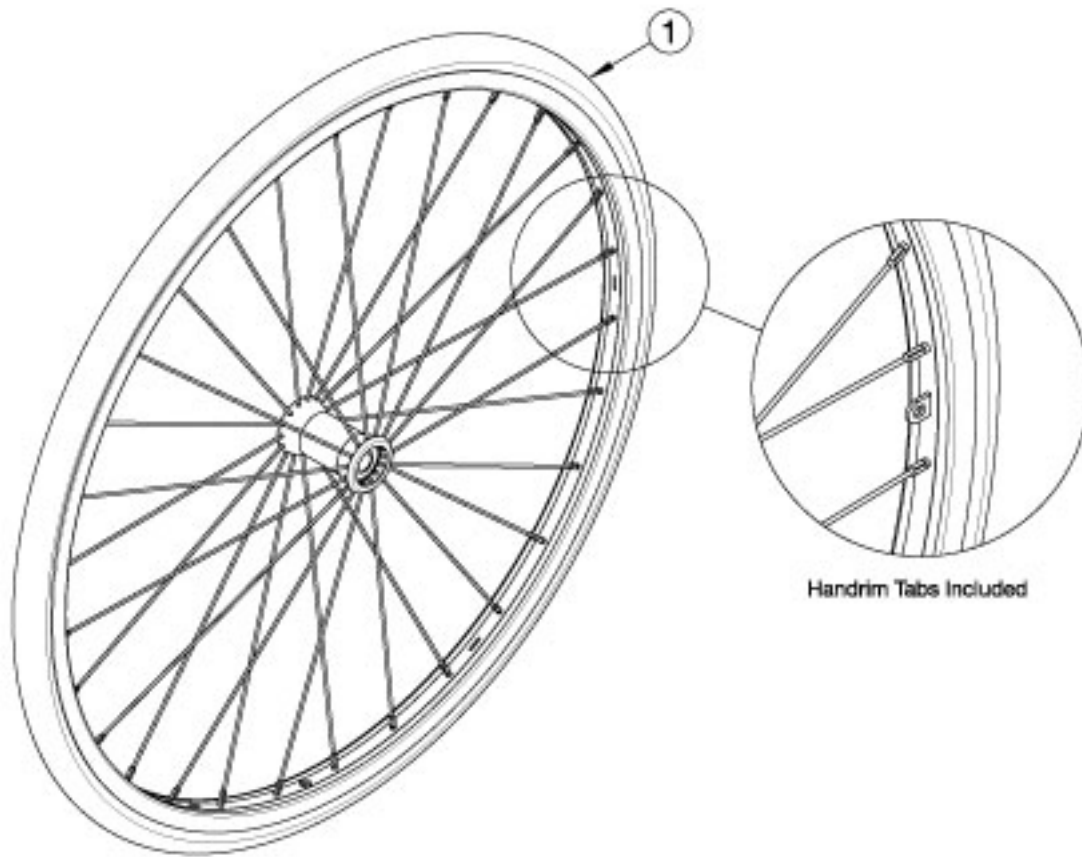

Focus Spoke Wheel / Tire Assemblies

Not available with 400lb weight capacity

Item Number	Part Number	Description	Quantity
1	116729	24" Spoke Rim 10 Slot Wheel, Pneumatic w/ Airless Insert Tire	1