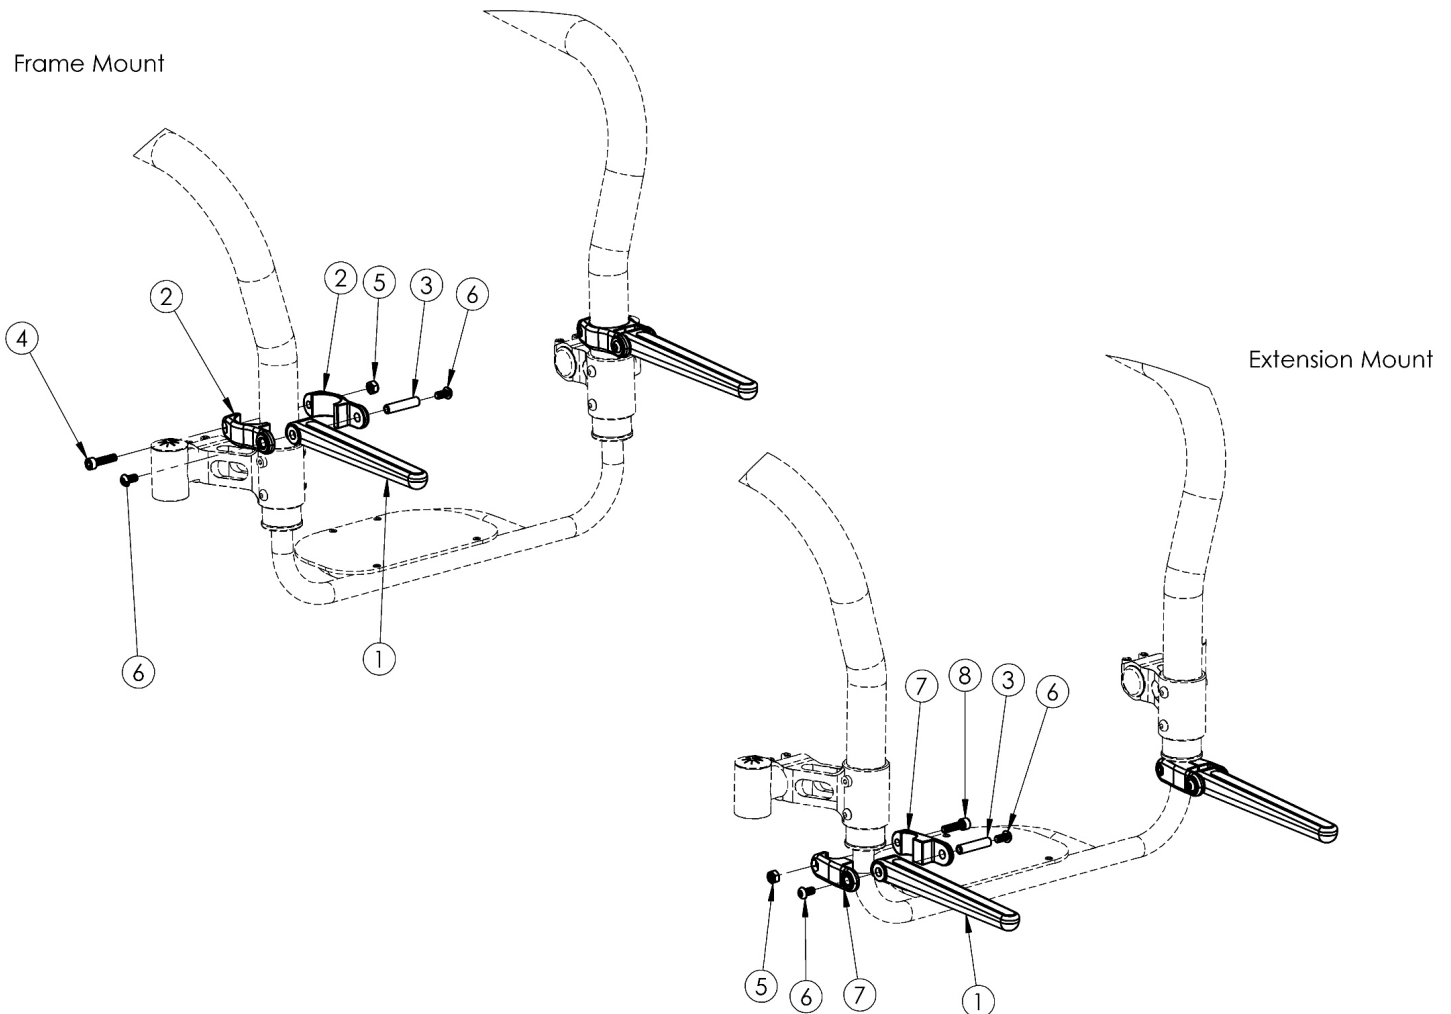

# Rogue ALX / Little Wave XP Luggage Carrier (Formerly Tsunami)

Item Number	Part Number	Description	Quantity
1 - 8	504465	Luggage Carrier Kit, Rogue/RG ALX/LW XP	1
1	003430	Luggage Carrier Fork Assembly	2
2	003412	Luggage Carrier Clamp 1.375 <i>Used to mount Luggage Carrier to the frame</i>	4
3	003413	Luggage Carrier Barrel	2
4	100780	M6 x 25 SHCS ZC <i>Only used when Luggage Carrier is mounted to the frame</i>	2
5	100658	M6 Nylock Nut Blk Zn	2
6	100667	M6 x 12 BTN SHCS BLKZC w/Patch	4

Item Number	Part Number	Description	Quantity
7	003409	Luggage Carrier Clamp .75 <i>Used to mount Luggage Carrier to the footrest tubes/extensions</i>	4
8	101845	M6 x 22 SHCS Blk Zn <i>Only used when Luggage Carrier is mounted to the footrest tubes/extensions</i>	2