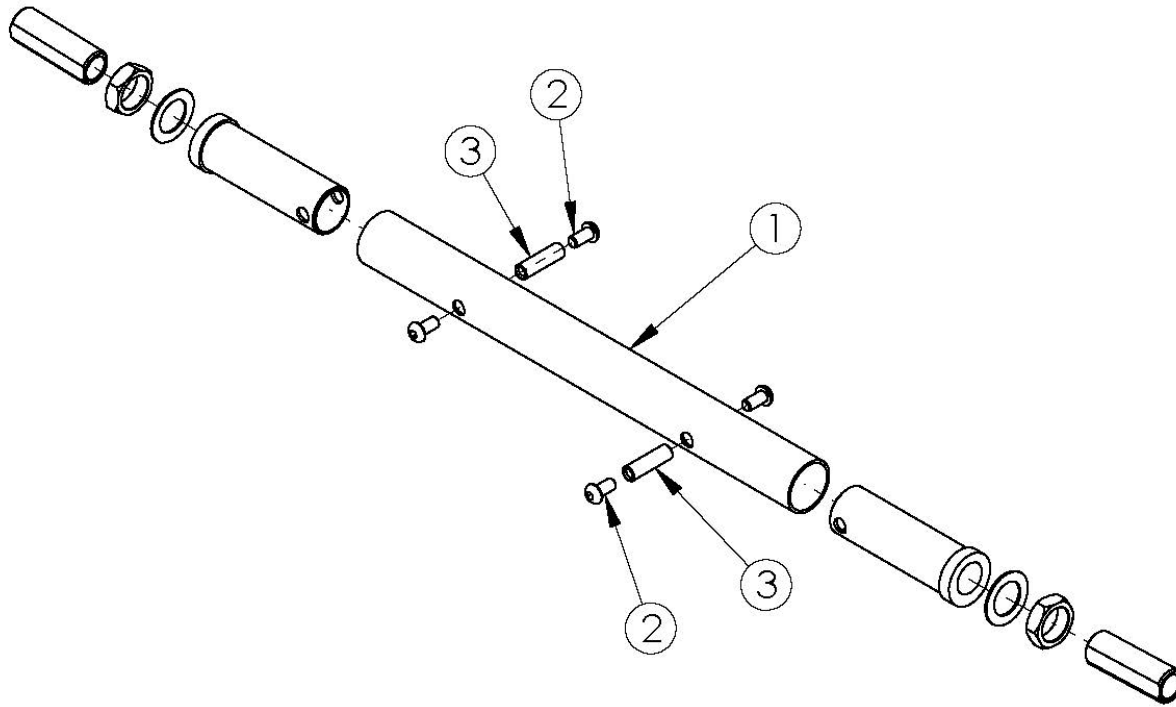

Clik Camber Tube - Growth

Black Camber Tube kits based on seat width. Color Anodized Camber Tube kits used on all chair widths. New camber tube required when changing the degree of camber by more than 2 degrees. If Wheelchair Drive Ready Option is present, replacement parts need to be processed through Alber USA. If OAD and 5th Wheel are present, please select the appropriate OAD Camber Tube and Standard Camber Tube when growing chair in width.

| Item Number | Part Number | Description | Quantity |
|-------------|-------------|---|----------|
| 1a | 503238 | Camber Tube Rigid 8" Kit Black | 1 |
| 1b | 503239 | Camber Tube Rigid 9" Kit Black | 1 |
| 1c | 500720 | Camber Tube Rigid 10" Kit Black | 1 |
| 1d | 500721 | Camber Tube Rigid 11" Kit Black | 1 |
| 1e | 003369 | One Arm Drive Camber Tube 11" Kit, Clik / Rogue XP <i>Used if One Arm Drive is present. Does not include tube end plugs; add quantity 2 of 100532.</i> | 1 |
| 1f | 500722 | Camber Tube Rigid 12" Kit Black | 1 |
| 1g | 003370 | One Arm Drive Camber Tube 12" Kit, Clik / Rogue / Rogue XP | 1 |

| Item Number | Part Number | Description | Quantity |
|-------------|-------------|-------------------------|----------|
| 3 | 000066 | M6 x 27 Threaded Barrel | 2 |

Color Anodizing Samples