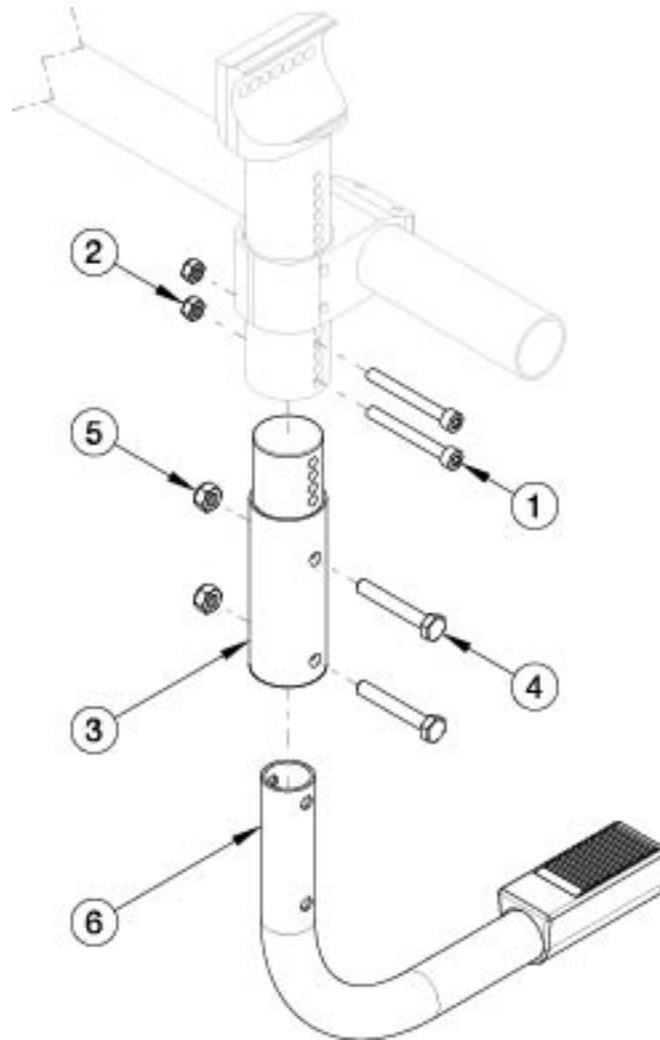

Rogue ALX Tipping Lever

Requires MX Tower Not available with HD option

Item Number	Part Number	Description	Quantity
1 - 6a	119633	Tipping Lever Kit Rouge ALX <i>Used with 22" wheels</i>	1
1 - 6b	120811	Tipping Lever Short Kit Rogue ALX <i>Used with 24"-26" wheels</i>	1
1	101186	M5 X 45 CLS12.9 DIN912 SHCS P/THD BLZ	2
2	100657	M5 Nylock Nut Blk Zn	2
3	119605	Rogue ALX Tipping Lever MX Tower Adapter	1
4	101825	M6 x 40 HHCS Blk Zn	2
5	100658	M6 Nylock Nut Blk Zn	2

Item Number	Part Number	Description	Quantity
6a	119623	Tipping Lever Rigid 3" Assembly <i>Used with 22" wheels</i>	1
6b	119624	Tipping Lever Rigid 3" Assembly Short <i>Used with 24"-26" wheels</i>	1