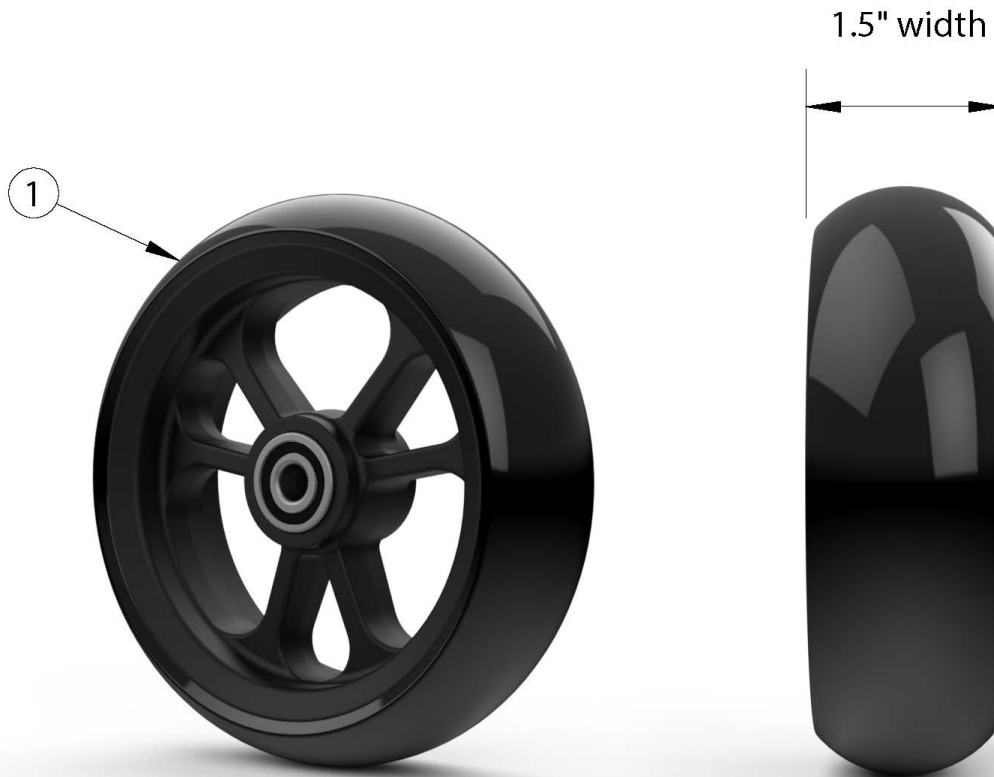

# Little Wave XP Casters - 1.5" Poly

*If changing size of casters, new forks may be needed.*

Item Number	Part Number	Description	Quantity
1a	111842	Caster 4 x 1.5" Poly <i>Replaced part numbers 100809 and 102353</i>	1
1b	111843	Caster 5 x 1.5" Poly <i>Replaced part numbers 100807 and 103014</i>	1
1c	111844	Caster 6 x 1.5" Poly <i>Replaced part number 100786</i>	1