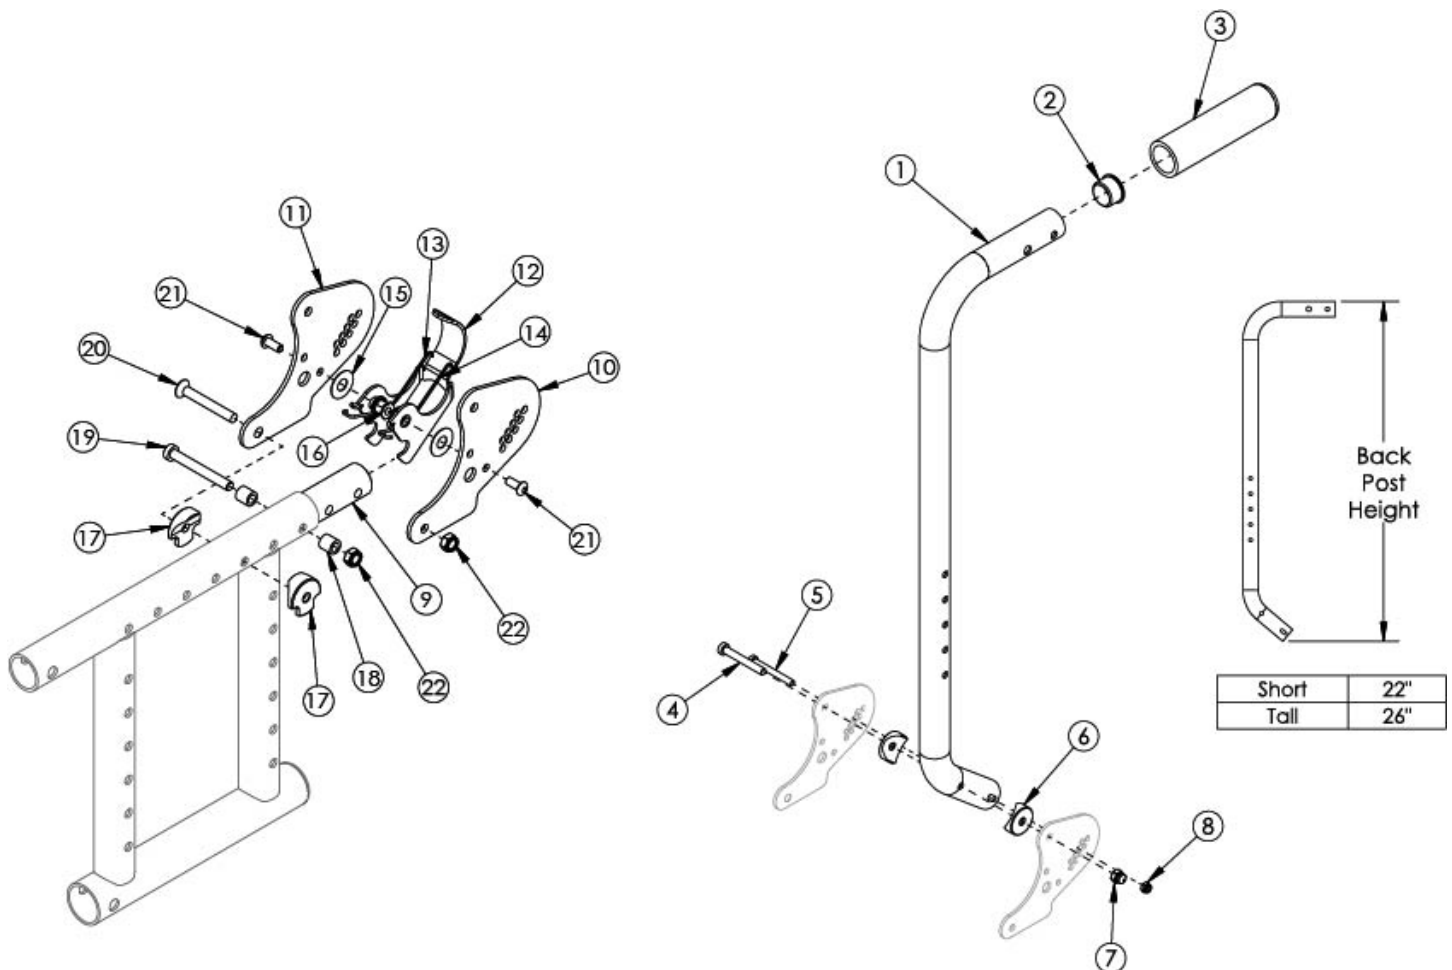

# (Discontinued) Catalyst Depth Adjustable Backrest with Hardware

*This backrest style discontinued February 8th, 2021 Not compatible with Drum Brake. A backrest retrofit to the Catalyst Stroller Handle Back Post (Depth Adjustable) is required if retrofitting Drum Brake.*

Item Number	Part Number	Description	Quantity
1a - 9, 10b, 11-22	111330	Back Post Depth Adjustable with Push Handle Short Assm with All Hardware CAT/ SPARK - Right Side	1
1b - 9, 10b, 11-22	111332	Back Post Depth Adjustable with Push Handle Tall Assm with All Hardware CAT/ SPARK - Right Side	1
1a, 2, 3	500613	Back Post Depth Adjustable with Push Handle Short Assm CAT/ SPARK	1
1b, 2, 3	500614	Back Post Depth Adjustable with Push Handle Tall Assm CAT/ SPARK	1
1a - 8	501206	Back Post Depth Adjustable with Push Handle Short Assm with Hardware CAT/ SPARK	1
1b - 8	501207	Back Post Depth Adjustable with Push Handle Tall Assm with Hardware CAT/ SPARK	1