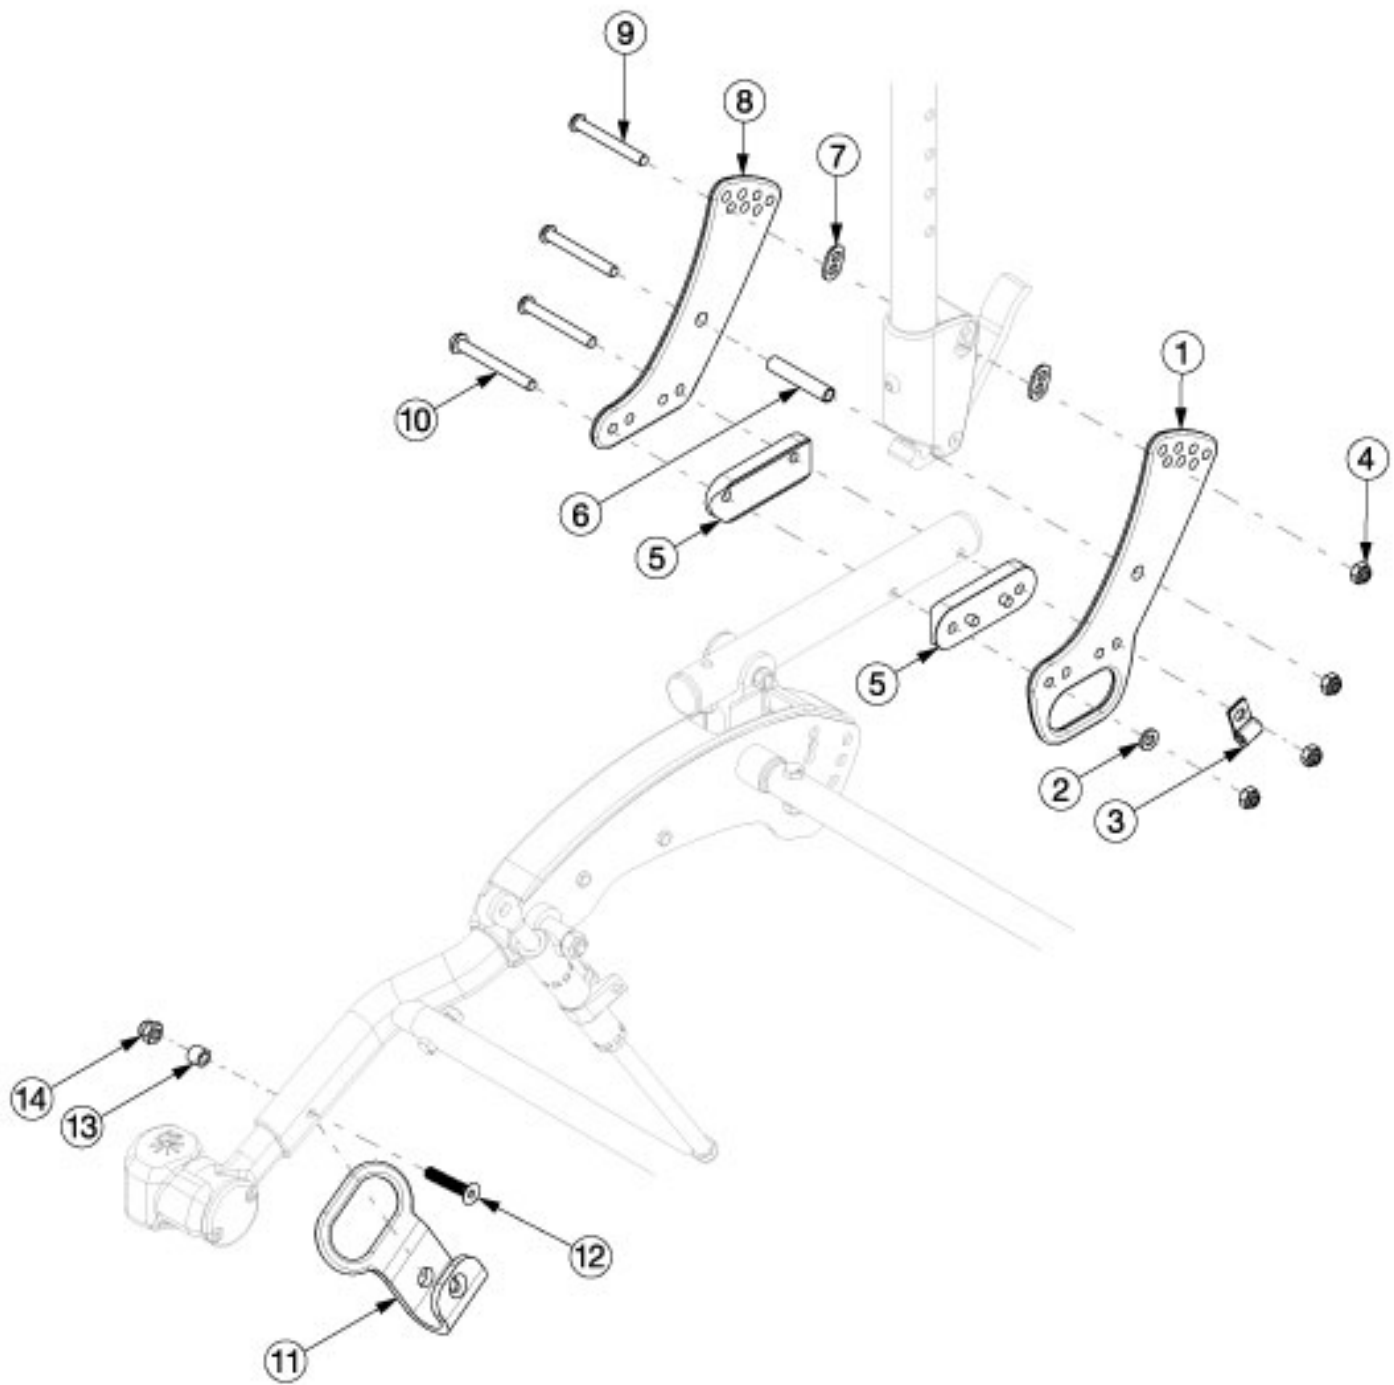

Flip for x:panda Transit

Item Number	Part Number	Description	Quantity
1-10	121066	Transit Backrest Hardware Kit, Single Side, Flip for x:panda	1
1-14	121067	Transit Retrofit Kit, Flip for x:panda	1
2	100746	M6 Flat Washer Blk Zn	2

Item Number	Part Number	Description	Quantity
3	001239	P-Clip 3/16"	2
4	100658	M6 Nylock Nut Blk Zn	8
5	112491	Saddle, Dual, 1" x 2.0SP	4
6	002738	Spacer .313 OD x .243 ID x 1.68 long	2
7	001897	Washer, Dual, PSA	4
9	101781	M6 x 50mm Partial Thread BHCS Blk ZC	6
10	003232	M6 x 55 BHCS Blk Zc	2
12	101733	M6 x 35 CLS10.9 DIN7991 FSHCS BLKZC	2
13	002086	Spacer, .38ODx.24IDx.31LG	2
14	100558	M6 Nyl Ins Domed Cap L/N Zc	2