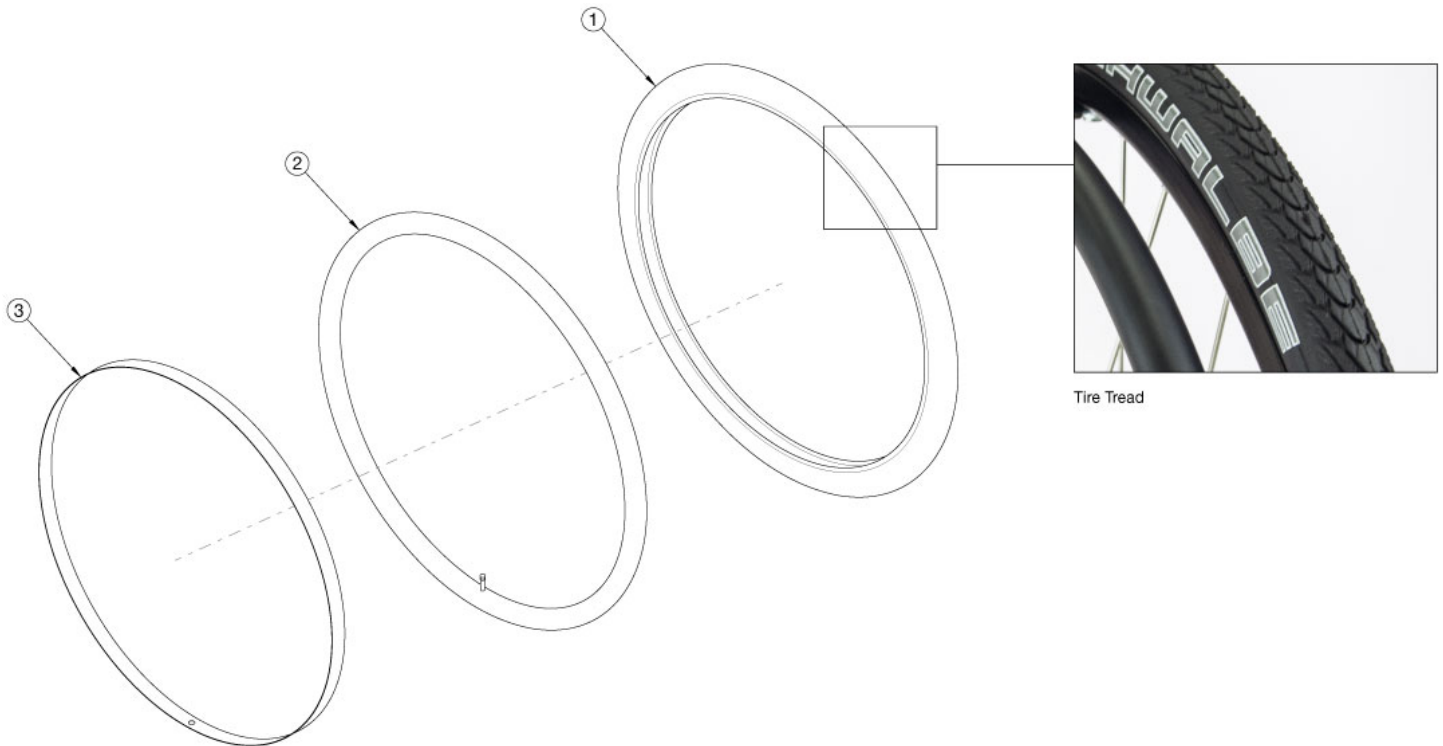

Rogue XP Tires - Schwalbe Marathon

Please note tab mounted handrims must be installed prior to the tire being installed.

Item Number	Part Number	Description	Quantity
1a-3	110015	Tire 24" x 1" Schwalbe Marathon, Inner Tube and Rim Strip	1
1b-3	110016	Tire 25" x 1" Schwalbe Marathon, Inner Tube and Rim Strip	1
1a	100864	Tire 24" x 1" Schwalbe Marathon	1
1b	101357	Tire 25" x 1" Schwalbe Marathon	1

See Page 2 for Discontinued Wheels.

Tire Component Chart (Discontinued Wheels)

Wheel		1 3/8" Street Pneumatic			1" High Pressure			1 3/8" Euro Trek Knobby			1" Schwalbe				1 3/8" Schwalbe HS-127			2" Mountain		
Wheel	Wheel Part #	Tire	Inner Tube	Rim Strip	Tire	Inner Tube	Rim Strip	Tire	Inner Tube	Rim Strip	Mara-thon Tire	One Tire	Inner Tube	Rim Strip	Tire	Inner Tube	Rim Strip	Tire	Inner Tube	Rim Strip
18" Ki Spoke	200529	101587	101588	101137																
20" Ki Spoke	200530	100911	100912	101137	102957	102844	101137													
22" Ki Spoke	200531	100634	100588	101908	102961	100609	101908											101475	100588	101908
24" Ki Spoke	200532	111818	100589	100596	102958	100580	100596	102982	100589	100596	100864	103176	100580	100596	102920	100589	100596	101476	101188	100596
25" Ki Spoke	200533				102959	101457	101452				101357	103177	101457	101452				100166	100208	101452
26" Ki Spoke	200534	100636	100590	100608	102960	100582	100597				100865		100582	100597						
20" 5-Spoke X Core	101961	100911	100912	101137																
22" 5-Spoke X Core	101962	100634	100588	101908																
24" 5-Spoke X Core	100960	111818	100589	100596				102982	100589	100596					102920	100589	100596			