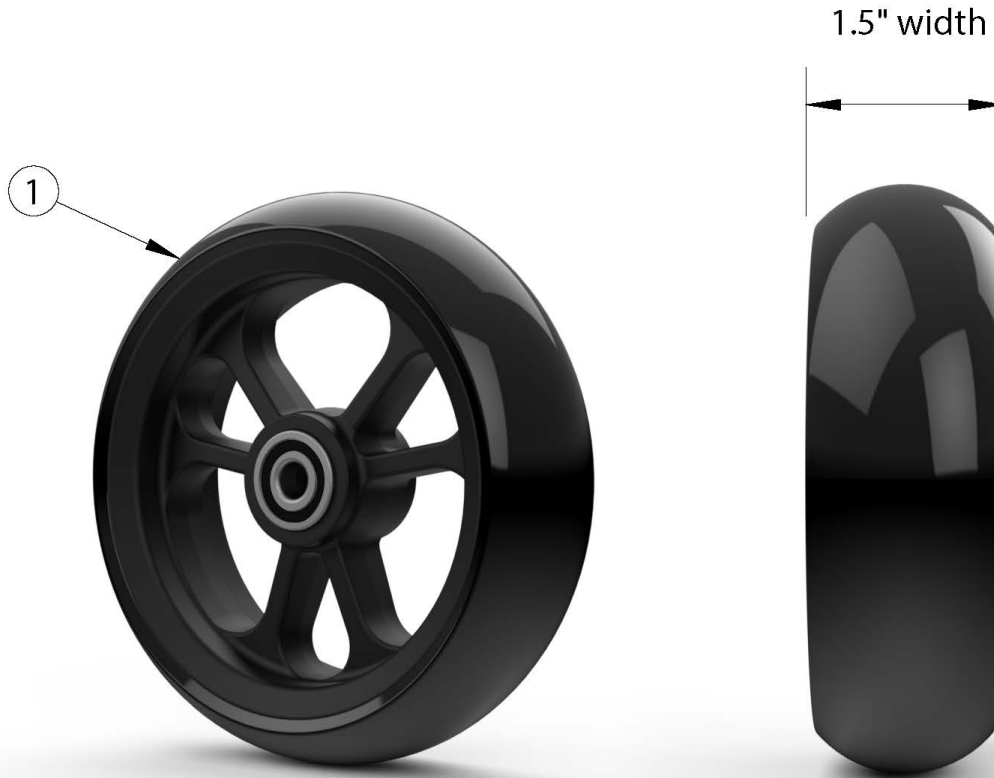

Rogue Casters - 1.5" Poly

Item Number	Part Number	Description	Quantity	Retail
1a	111842	Caster 4 x 1.5" Poly <i>Replaced part numbers 100809 and 102353</i>	1	\$58.83
1b	111843	Caster 5 x 1.5" Poly <i>Replaced part numbers 100807 and 103014</i>	1	\$58.83
1c	111844	Caster 6 x 1.5" Poly <i>Replaced part number 100786</i>	1	\$58.83