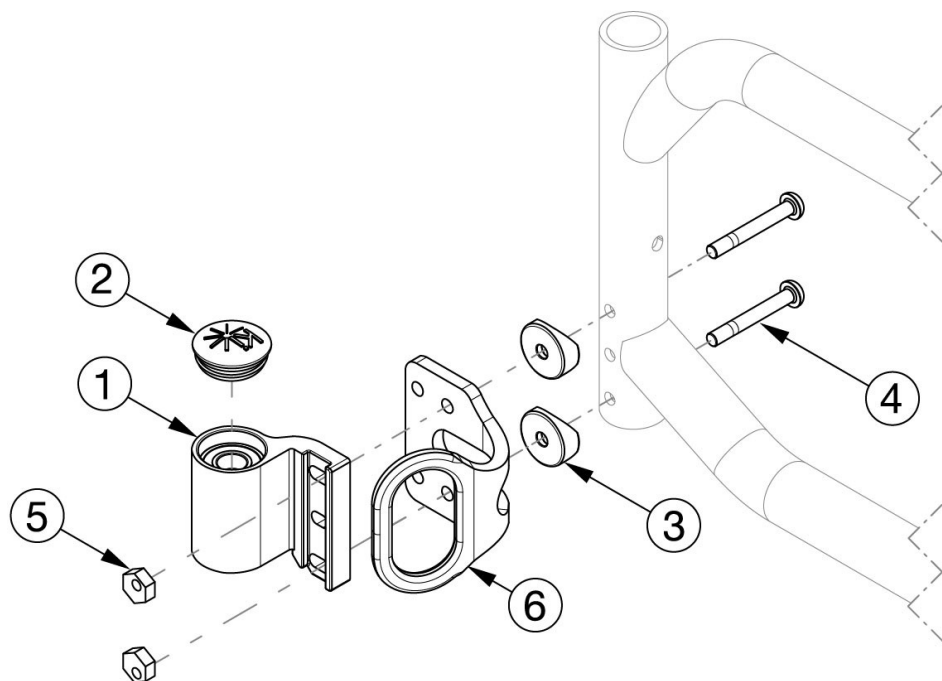

Catalyst E Caster Housing - Super Low

Reference order form for detailed front seat height matrix. Please Note: The shown orientation of the caster housing above is in the "Forward" position.

Item Number	Part Number	Description	Quantity
1a, 2-5	115819	Super Low Caster Housing Assembly, Black, Left, No Transit	1
1b, 2-5	115820	Super Low Caster Housing Assembly, Black, Right, No Transit	1
1a, 2-6	115822	Super Low Caster Housing Assembly, Black, Left, with Transit	1
1b, 2-6	115823	Super Low Caster Housing Assembly, Black, Right, with Transit	1
1a, 1b, 2-5	115821	Super Low Caster Housing Assembly, Black, PAIR, No Transit	1
1a, 1b, 2-6	115824	Super Low Caster Housing Assembly, Black, PAIR, with Transit	1
1a	111982	Super Low Caster Housing Assembly, Left	1
1b	111983	Super Low Caster Housing Assembly, Right	1
2	102005	Ki Caster Housing Cap	1
3	000056	Saddle 1 1/8"	2
4	200367	M6 x 45 Custom Shouldered BHCS	2
5	100745	Eccentric nut (threaded)	2
6	000426	Front Transit Bracket CAT	1