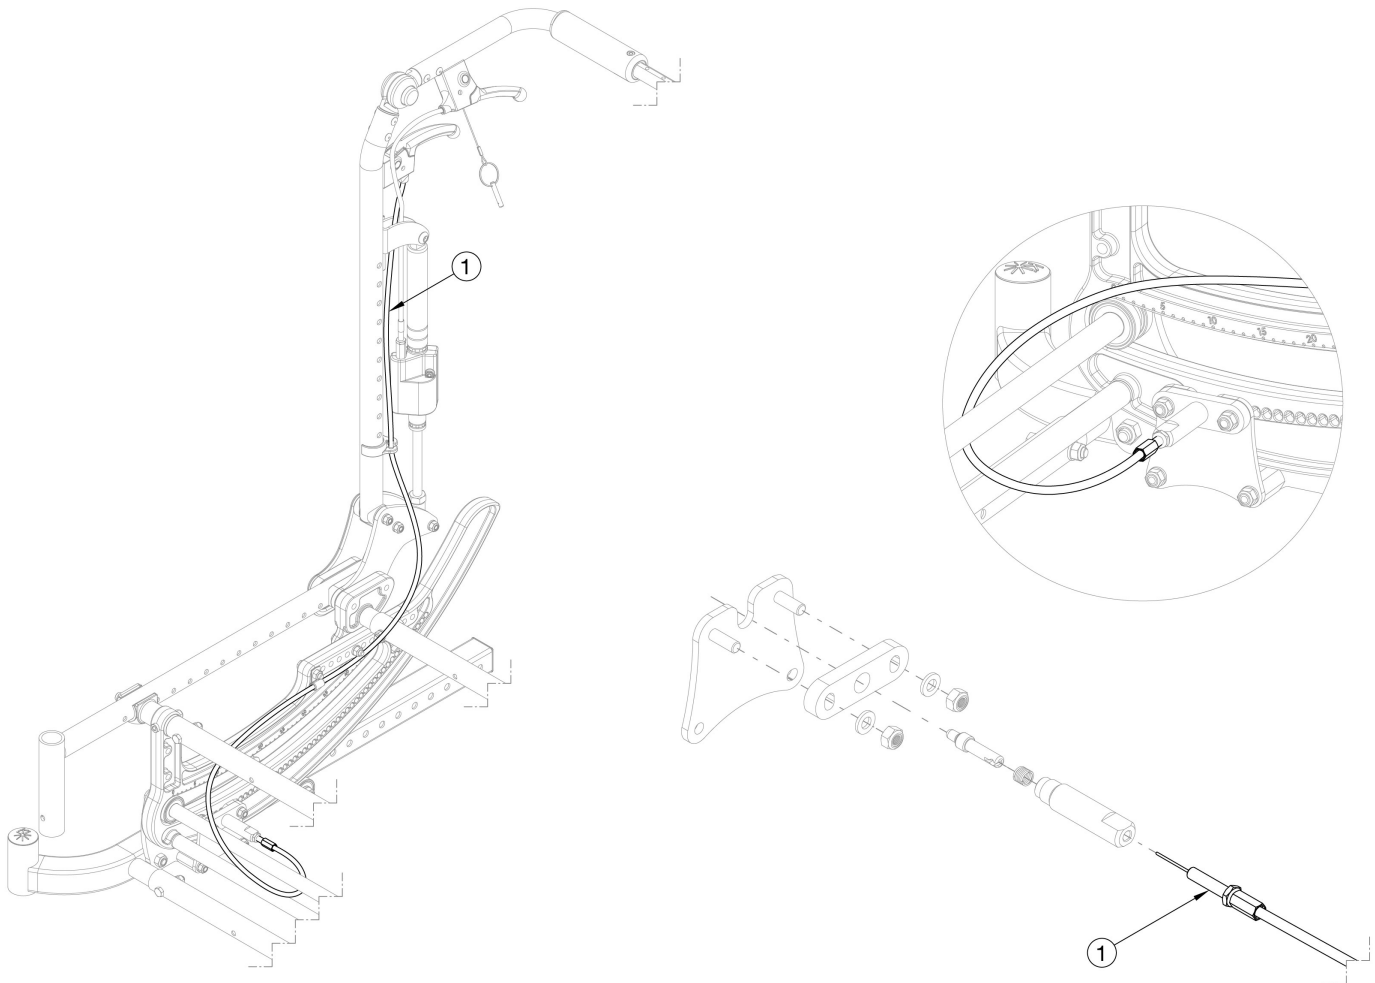

CR45 Dual Hand Tilt with Reclining Back - Growth

Has your width changed? If yes, please select accordingly.

Item Number	Part Number	Description	Quantity
1a	112470	Hand Tilt Cable Short, CR45	2
1b	112471	Hand Tilt Cable Medium, CR45	2