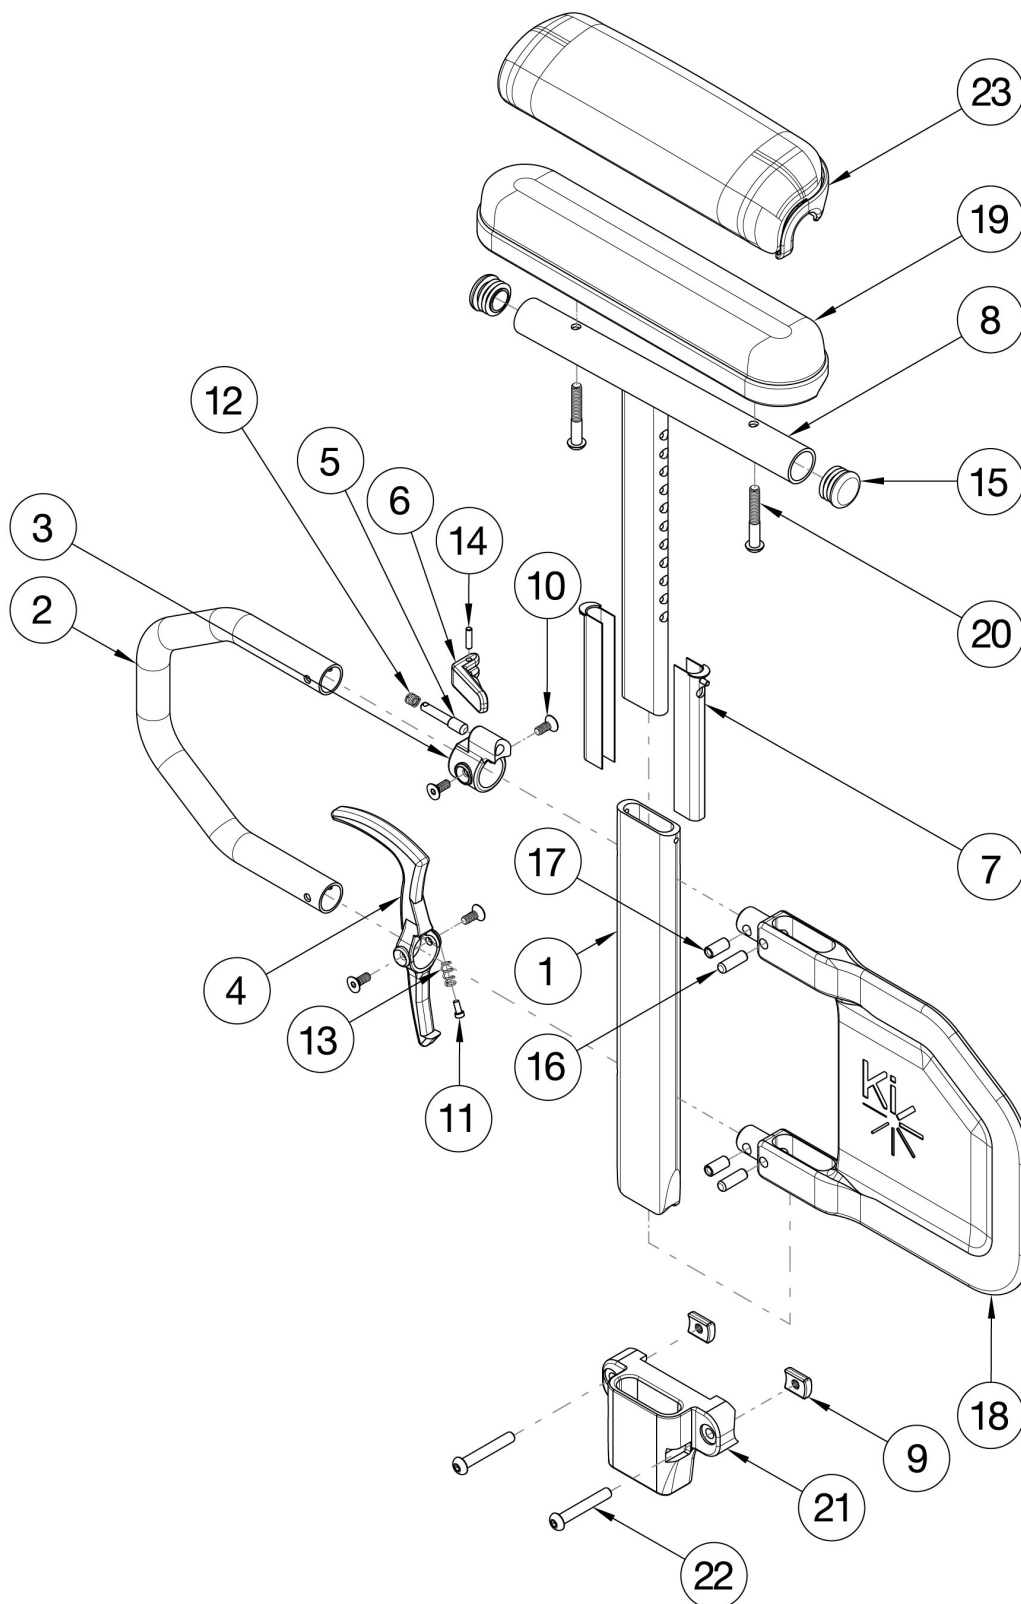

# Catalyst E Armrests - Height Adjustable Tall T-Arm

Short assemblies used with 14" - 16" Seat Depths. Long assemblies used with 17" - 20" Seat Depths. If retrofitting, Receivers are needed.

Item Number	Part Number	Description	Quantity
1-7, 8b, 9-18b, 19a, 20a, 21, 22	115892	Height Adj T-Arm Assm w/ Long Side Shield and Standard Pad Full, 1" Receiver, Catalyst E	1
1-7, 8b, 9-18b, 19a, 20a, 21, 22	115893	Height Adj T-Arm Assm w/ Long Side Shield and Standard Pad Full, 1" Receiver, Catalyst E, PAIR	1
1-7, 8b, 9-18a, 19a, 20a, 21, 22	115894	Height Adj T-Arm Assm w/ Short Side Shield and Standard Pad Full, 1" Receiver, Catalyst E	1
1-7, 8b, 9-18a, 19a, 20a, 21, 22	115895	Height Adj T-Arm Assm w/ Short Side Shield and Standard Pad Full, 1" Receiver, Catalyst E, PAIR	1
1-7, 8a, 9-18b, 19b, 20a, 21, 22	115896	Height Adj T-Arm Assm w/ Long Side Shield and Standard Pad Desk, 1" Receiver, Catalyst E	1
1-7, 8a, 9-18b, 19b, 20a, 21, 22	115897	Height Adj T-Arm Assm w/ Long Side Shield and Standard Pad Desk, 1" Receiver, Catalyst E, PAIR	1
1-7, 8a, 9-18a, 19b, 20a, 21, 22	115898	Height Adj T-Arm Assm w/ Short Side Shield and Standard Pad Desk, 1" Receiver, Catalyst E	1
1-7, 8a, 9-18a, 19b, 20a, 21, 22	115899	Height Adj T-Arm Assm w/ Short Side Shield and Standard Pad Desk, 1" Receiver, Catalyst E, PAIR	1
1-7, 8b, 9-18b, 20b, 21, 22, 23a	115900	Height Adj T-Arm Assm w/ Long Side Shield and Waterfall Pad Full, 1" Receiver, Catalyst E	1
1-7, 8b, 9-18b, 20b, 21, 22, 23a	115901	Height Adj T-Arm Assm w/ Long Side Shield and Waterfall Pad Full, 1" Receiver, Catalyst E, PAIR	1
1-7, 8b, 9-18a, 20b, 21, 22, 23a	115902	Height Adj T-Arm Assm w/ Short Side Shield and Waterfall Pad Full, 1" Receiver, Catalyst E	1
1-7, 8b, 9-18a, 20b, 21, 22, 23a	115903	Height Adj T-Arm Assm w/ Short Side Shield and Waterfall Pad Full, 1" Receiver, Catalyst E, PAIR	1
1-7, 8a, 9-18b, 20b, 21, 22, 23b	115904	Height Adj T-Arm Assm w/ Long Side Shield and Waterfall Pad Desk, 1" Receiver, Catalyst E	1
1-7, 8a, 9-18b, 20b, 21, 22, 23b	115905	Height Adj T-Arm Assm w/ Long Side Shield and Waterfall Pad Desk, 1" Receiver, Catalyst E, PAIR	1
1-7, 8a, 9-18a, 20b, 21, 22, 23b	115906	Height Adj T-Arm Assm w/ Short Side Shield and Waterfall Pad Desk, 1" Receiver, Catalyst E	1
1-7, 8a, 9-18a, 20b, 21, 22, 23b	115907	Height Adj T-Arm Assm w/ Short Side Shield and Waterfall Pad Desk, 1" Receiver, Catalyst E, PAIR	1
1-7, 8b, 10-18b, 19a, 20a	116196	Height Adj Tall T-Arm Assm w/Long Side Shield and Std Pad Full	1
1-7, 8b, 10-18b, 19a, 20a	116197	Height Adj Tall T-Arm Assm w/Long Side Shield and Std Pad Full, Pair	1