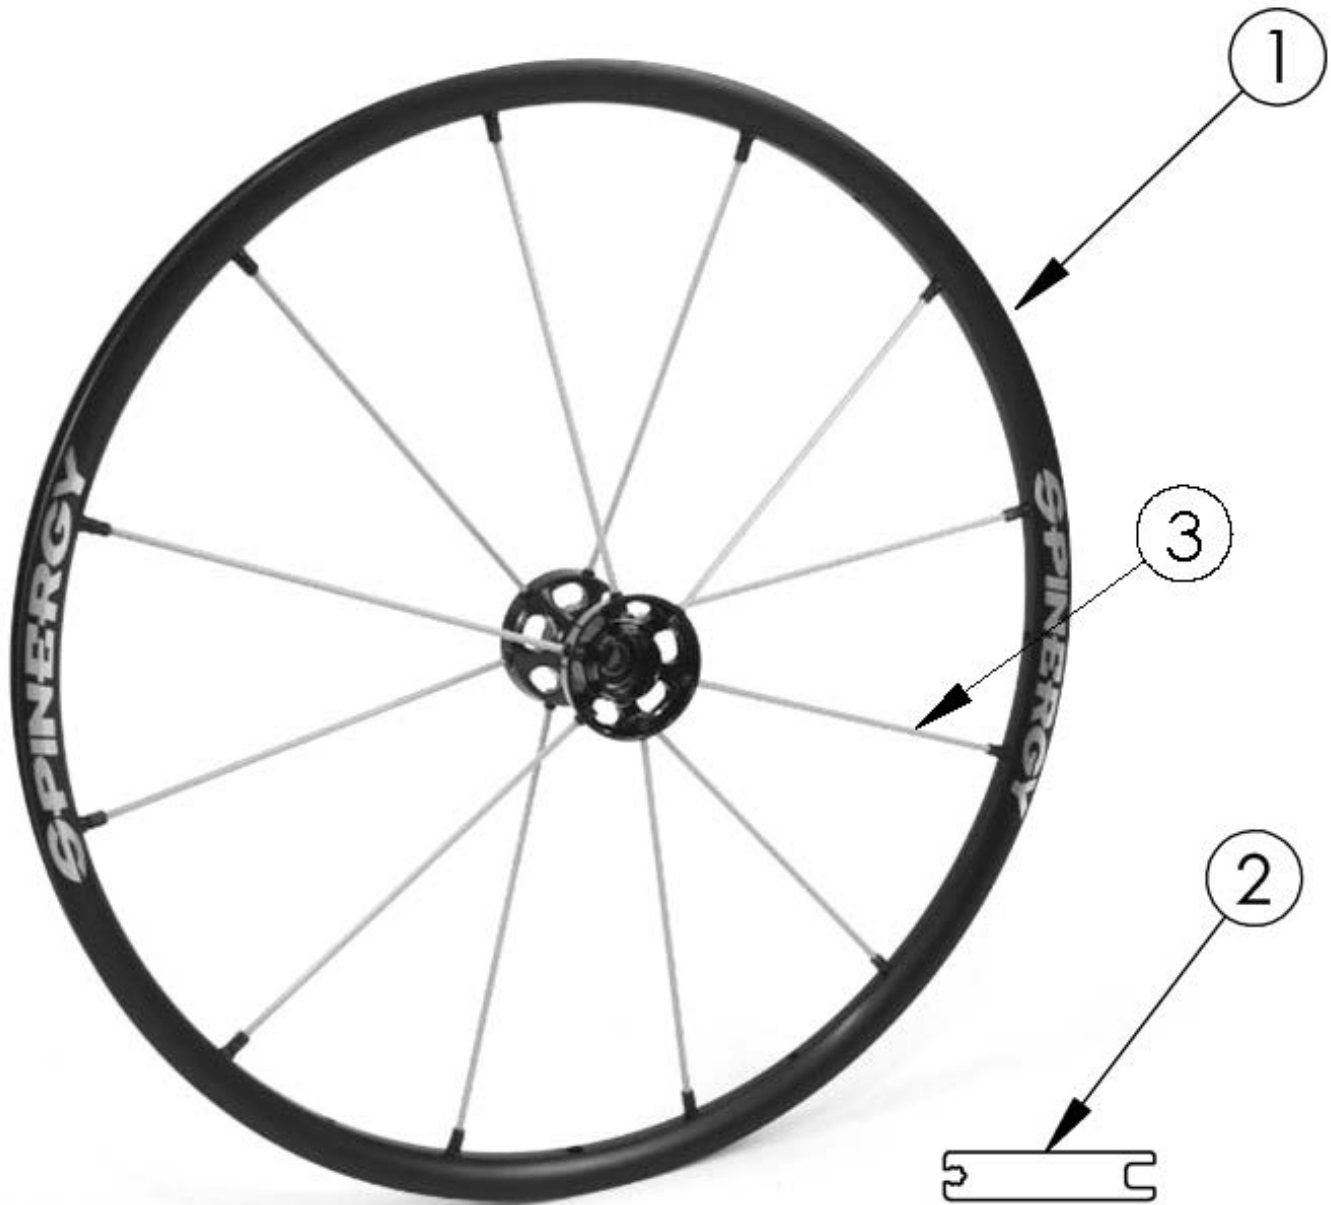

Rogue ALX Wheels - Spinerge LX (Formerly Tsunami)

Recommended to order the Spinerge LX Replacement Spoke Tool Kit (110119) when replacing spokes. Replacement Spinerge Spokes and Spinerge Wheels with Flex Rims may have an extended lead time. If changing wheel size and anti-tips are present, new anti-tips may be required. If changing wheel size or style, new axles may be needed. Please note tab mounted handrims must be installed prior to the tire being installed.

Item Number	Part Number	Description	Quantity
1a	100886	22" x 1/2" Spinerge LX Black Spoke	1
1b	100939	22" x 1/2" Spinerge LX Red Spoke	1