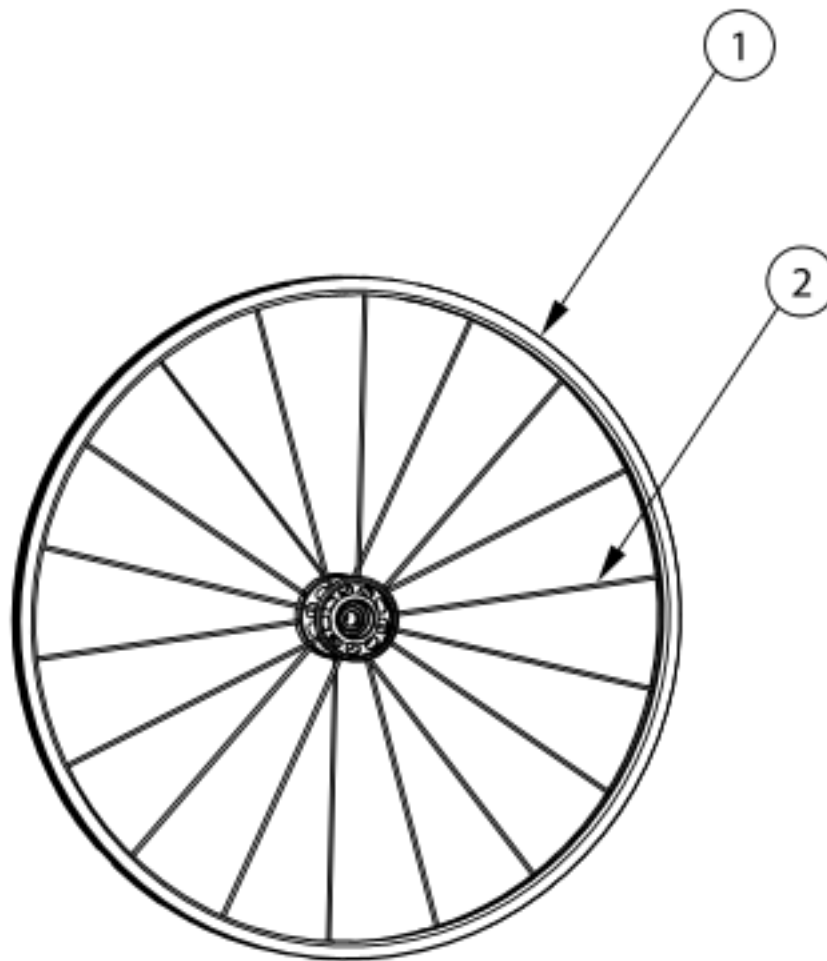

Rogue ALX Wheels - MAXX Spoke (Formerly Tsunami)

If changing wheel size and anti-tips are present, new anti-tips may be required. If changing wheel style, new axles may be needed. Please note tab mounted handrims must be installed prior to the tire being installed. If Drum Brake is present, see MAXX Spoke for Drum Brake page.

Item Number	Part Number	Description	Quantity
1a	108244	Wheel 20" MAXX Spoke, Black Hub/Rim/Spokes	1
1b	105135	Wheel 22" MAXX Spoke, Black Hub/Rim/Spokes	1
1c	105136	Wheel 24" MAXX Spoke, Black Hub/Rim/Spokes	1
1d	107436	Wheel 25" MAXX Spoke, Black Hub/Rim/Spokes	1
1e	107437	Wheel 26" MAXX Spoke, Black Hub/Rim/Spokes	1
2a	109274	Replacement Spoke MAXX Spoke 20"	1

See Page 2 for Discontinued Wheels.

Tire Component Chart (Discontinued Wheels)

Wheel		1 3/8" Street Pneumatic			1" High Pressure			1 3/8" Euro Trek Knobby			1" Schwalbe				1 3/8" Schwalbe HS-127			2" Mountain		
Wheel	Wheel Part #	Tire	Inner Tube	Rim Strip	Tire	Inner Tube	Rim Strip	Tire	Inner Tube	Rim Strip	Mara-thon Tire	One Tire	Inner Tube	Rim Strip	Tire	Inner Tube	Rim Strip	Tire	Inner Tube	Rim Strip
18" Ki Spoke	200529	101587	101588	101137																
20" Ki Spoke	200530	100911	100912	101137	102957	102844	101137													
22" Ki Spoke	200531	100634	100588	101908	102961	100609	101908											101475	100588	101908
24" Ki Spoke	200532	111818	100589	100596	102958	100580	100596	102982	100589	100596	100864	103176	100580	100596	102920	100589	100596	101476	101188	100596
25" Ki Spoke	200533				102959	101457	101452				101357	103177	101457	101452				100166	100208	101452
26" Ki Spoke	200534	100636	100590	100608	102960	100582	100597				100865		100582	100597						
20" 5-Spoke X Core	101961	100911	100912	101137																
22" 5-Spoke X Core	101962	100634	100588	101908																
24" 5-Spoke X Core	100960	111818	100589	100596				102982	100589	100596					102920	100589	100596			