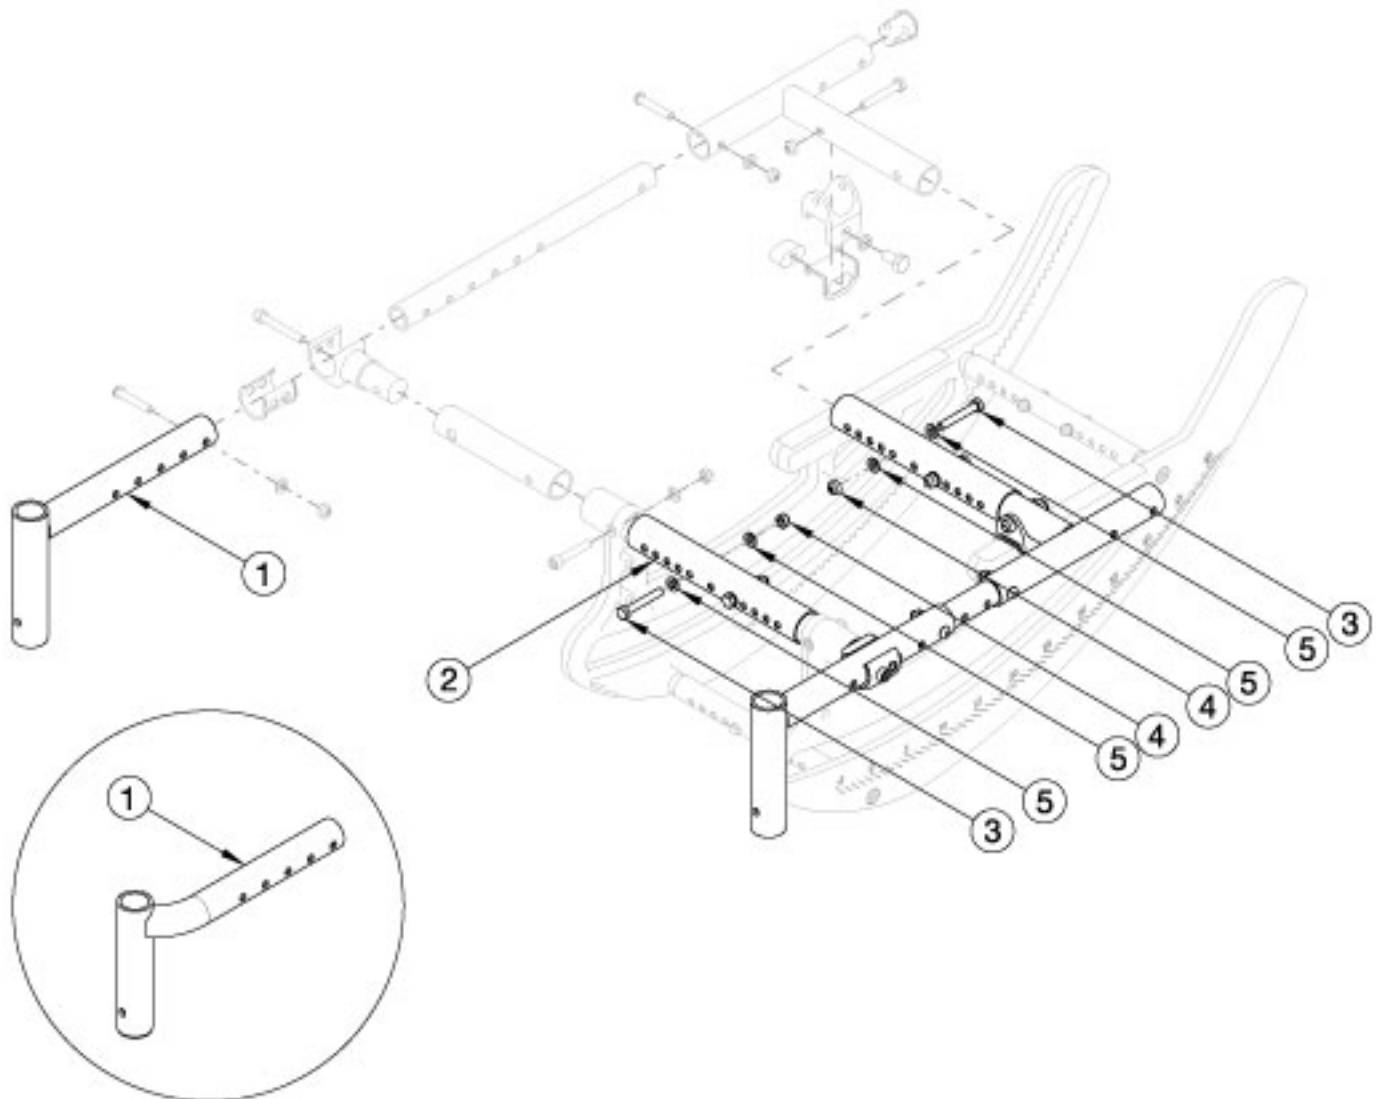

Focus CR Seat Frame - Growth

Offset seat tube (1d-1i)

Has your seat width and/or depth changed? Will your current base strut and seat tube work? If not, please select accordingly.

Item Number	Part Number	Description	Quantity	Retail
1a	001038	Seat Tube Weld Front Short TILT <i>Accommodates 14" - 18" Depths</i>	2	\$89.67
1b	001039	Seat Tube Weld Front Medium TILT <i>Accommodates 16" - 20" Depths</i>	2	\$89.67
1c	001040	Seat Tube Weld Front Long HD <i>Accommodates 18" - 22" Depths</i>	2	\$151.99
1d	001046	Seat Tube Weld Front Offset Right Short TILT <i>Accommodates 14" - 18" Depths with Offset Hangers</i>	1	\$89.67