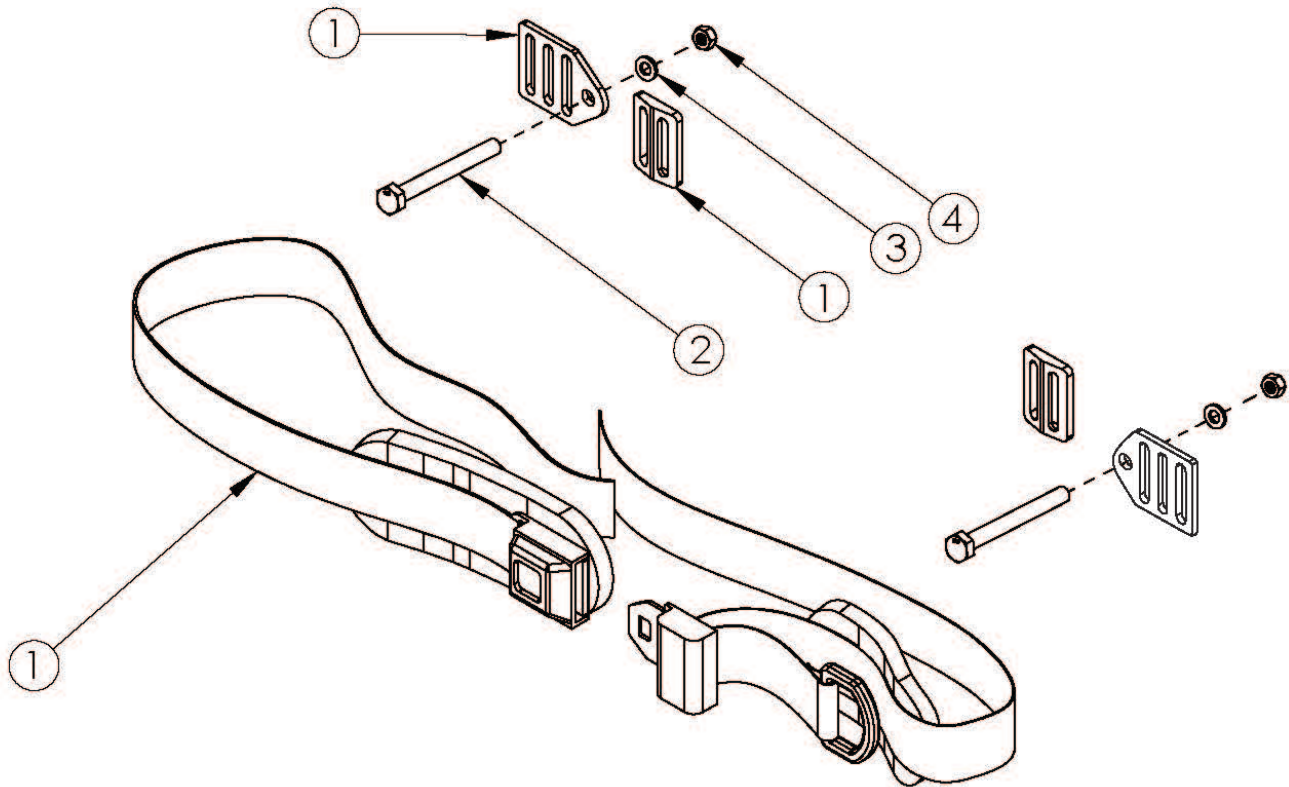

Ethos Pelvic Positioning Belts - 1" Padded Auto Buckle and Hardware

Item Number	Part Number	Description	Quantity
1, 2, 3, 4	111218	Belt Pelvic Positioning 1" Auto Buckle Padded 53", Clik/Ethos	1
1	100613	Belt Pelvic Positioning 1" Auto Buckle Padded 53"	1
2	100670	M6 x 45 BTN SHCS BLK ZC	2
3	100746	M6 Flat Washer Blk Zn	2
4	100658	M6 Nylock Nut Blk Zn	2