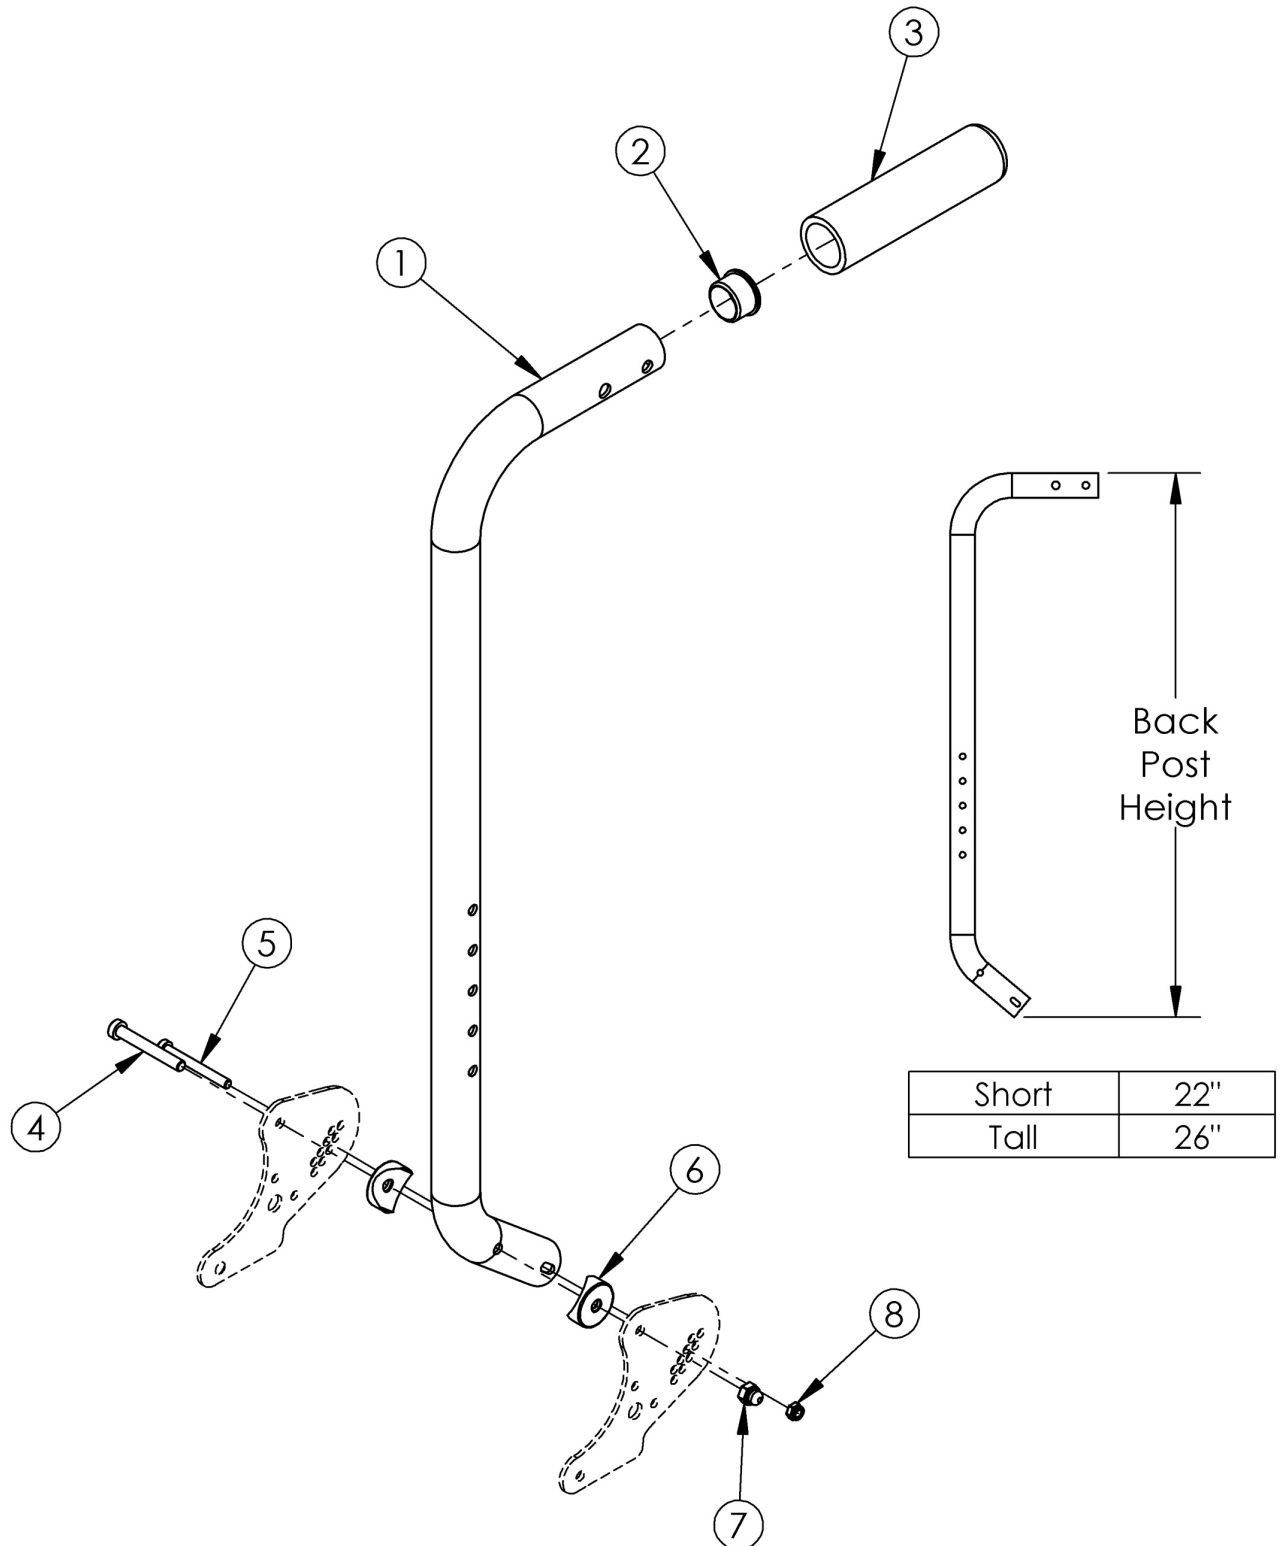

(Discontinued) Catalyst Depth Adjustable Backrest with Push Handle

This backrest style discontinued February 8th, 2021

Item Number	Part Number	Description	Quantity
1a - 8	501206	Back Post Depth Adjustable with Push Handle Short Assm with Hardware CAT/ SPARK	1
1b - 8	501207	Back Post Depth Adjustable with Push Handle Tall Assm with Hardware CAT/ SPARK	1
1a, 2, 3	500613	Back Post Depth Adjustable with Push Handle Short Assm CAT/ SPARK	1
1b, 2, 3	500614	Back Post Depth Adjustable with Push Handle Tall Assm CAT/ SPARK	1
4-8	111164	Depth Adjustable Backrest Attaching Hardware Kit	1
4	101123	M6 x 45 Low SHCS BLK ZC	1
5	101186	M5 X 45 CLS12.9 DIN912 SHCS P/THD BLZ	1
6	000055	Saddle 1"	2
7	100558	M6 NYL INS Domed Cap L/N ZC	1
8	100657	M5 Nylock Nut Blk Zn	1