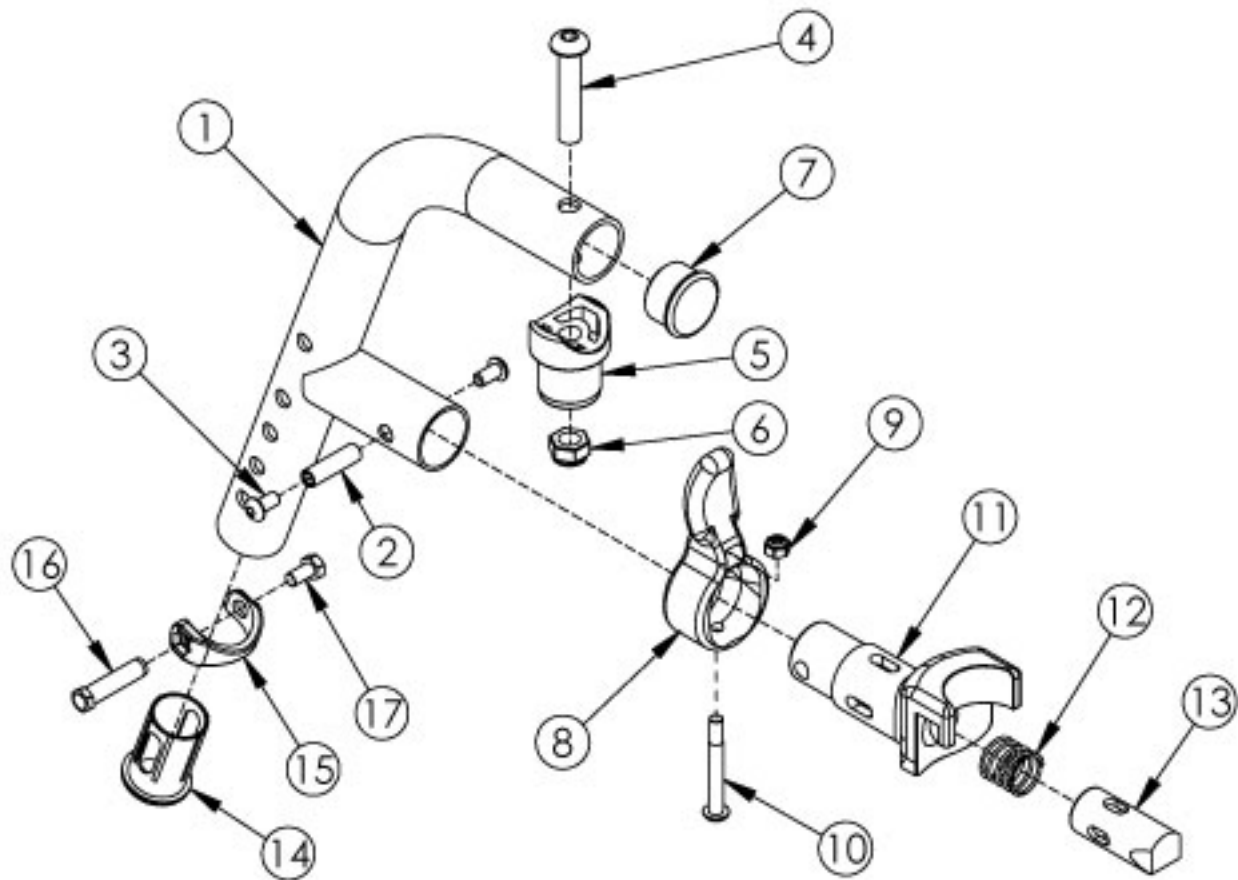

Liberty 70 Degree Extension Mount Hanger

Please Note: If chair was built with hangers omitted, then latch blocks need to be ordered with hangers. Please reference the "Seat Frame" parts manual page.

Item Number	Part Number	Description	Quantity
1, 7, 14	100180_ _ _	Hanger Tube Assm 70 Extension Mount _ _ _	1
1-17	504635_ _ _	Hanger Assm 70 Extension Mount 4-Way - In-Line	1
1-17	504657_ _ _	Hanger Assm 70 Extension Mount 4-Way - Out Left	1
1-17	504658_ _ _	Hanger Assm 70 Extension Mount 4-Way - Out Right	1
8-13	003225	Assembled 4-Way In Line Hanger Release	1
8-13	003225INST	Assembled 4-Way In Line Hanger Release with Instruction	1
8-13	003643	Assembled 4-Way Out Hanger Release, Left	1
8-13	003643INST	Assembled 4-Way Out Hanger Release, Left with Instruction	1
8-13	003642	Assembled 4-Way Out Hanger Release, Right	1

Item Number	Part Number	Description	Quantity
8-13	003642INST	Assembled 4-Way Out Hanger Release, Right with Instruction	1
2	000073	M5 x 24 Threaded Barrel	1
3	100669	M5 x 10 BTN SHCS BLKZC w/Patch	2
4	100673	M8 x 45 BTN SHCS BLKZC	1
5	000032	Footrest Hanger Pivot Saddle	1
6	100659	M8 Nylock Nut Blk Zn	1
7	100804	Tube End Plug 1"	1
8	003228	Hanger Latch, 4-Way, Lever	1
8	003228INST	Hanger Latch, 4-Way, Lever with Instruction	1
9	100657	M5 Nylock Nut Blk Zn	1
10	001374	M5 x 40 BHCS P/THD BLKZC	1
11	003226	Hanger Latch, 4-Way, Bracket	1
11	003226INST	Hanger Latch, 4-Way, Bracket with Instruction	1
12	000119	Hanger Spring	1
13	003227	Hanger Latch, 4-Way, Pin	1
13	003227INST	Hanger Latch, 4-Way, Pin with Instruction	1
14	000034	Sleeve 3/4" x 1 1/2"	1
15	000988	Fastener Retainer	1
16	000987	Threaded Fastener	1
17	200427	M5 x 10 CLS8.8 HHCS ZC w/Patch DIN933	1